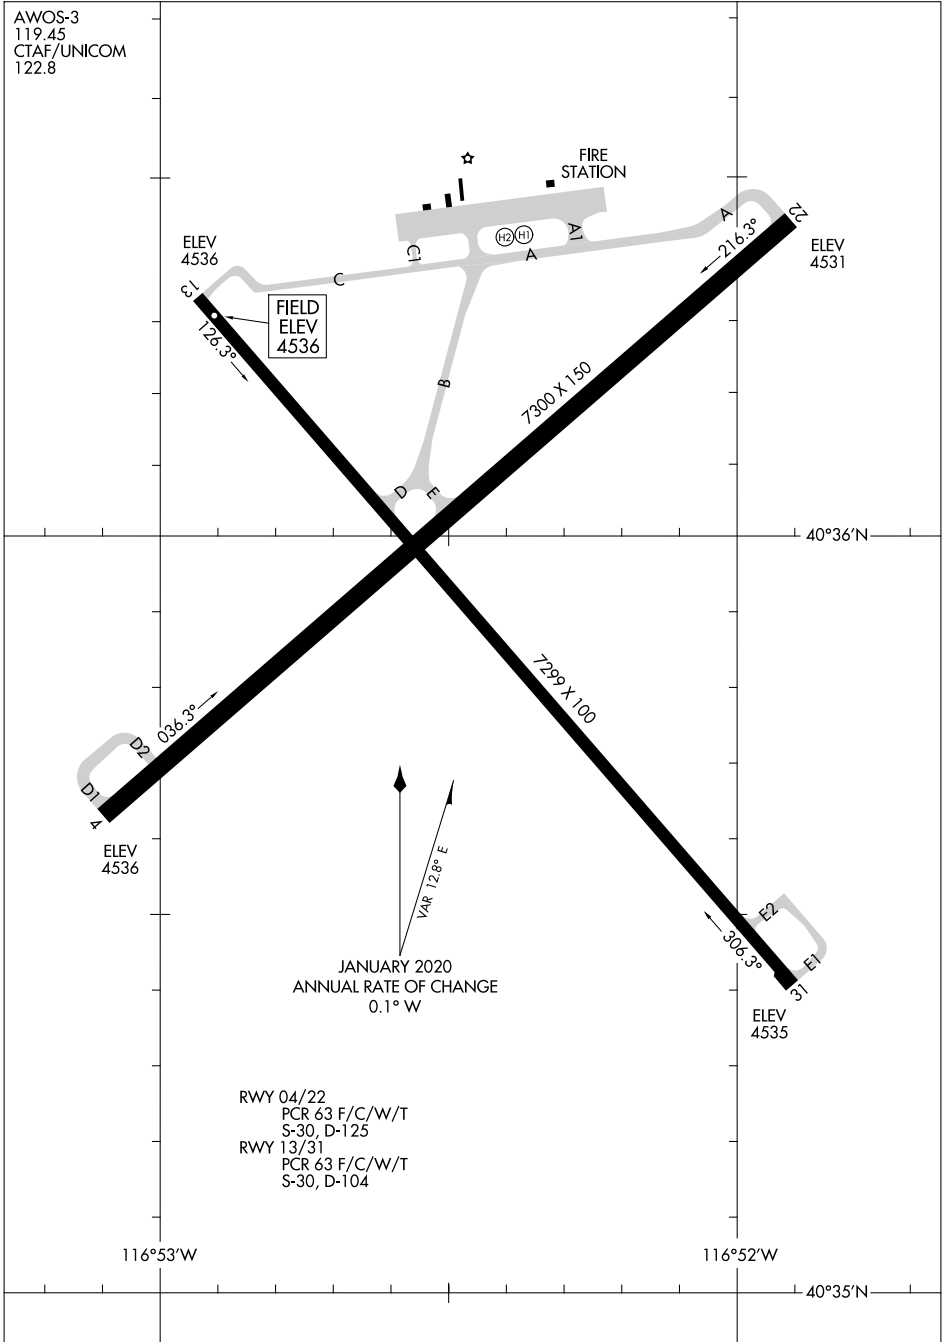

22251

AIRPORT DIAGRAM

AL-534 (FAA)

BATTLE MOUNTAIN (BAM)

BATTLE MOUNTAIN, NEVADA

AWOS-3
119.45
CTAF/UNICOM
122.8

SW-4, 31 OCT 2024 to 28 NOV 2024

SW-4, 31 OCT 2024 to 28 NOV 2024

AIRPORT DIAGRAM

22251

BATTLE MOUNTAIN, NEVADA

BATTLE MOUNTAIN (BAM)