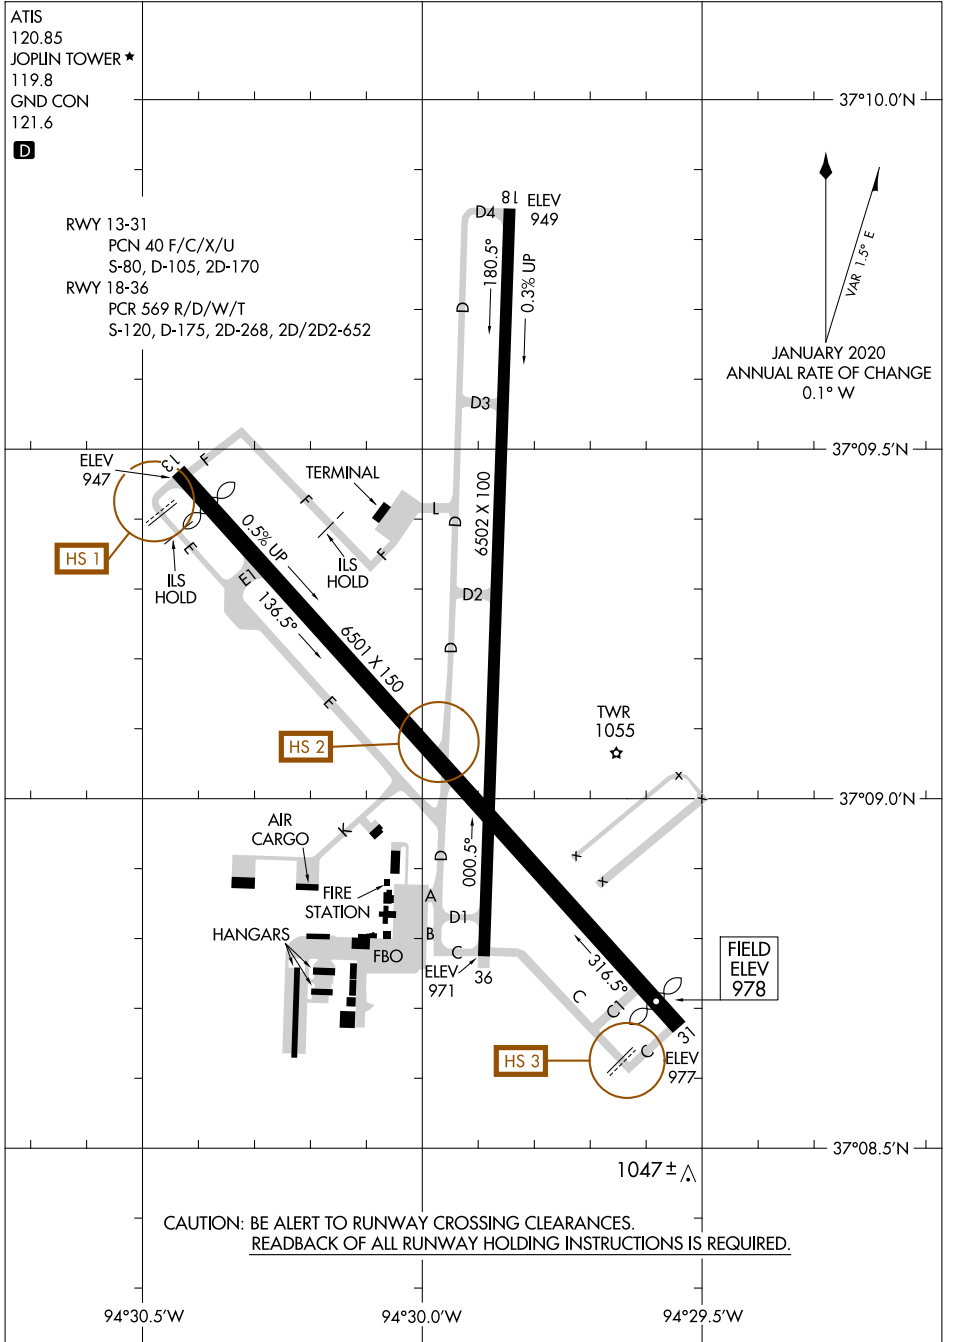

24137

AIRPORT DIAGRAM

AL-540 (FAA)

JOPLIN RGNL (JLN)

JOPLIN, MISSOURI

NC-3, 31 OCT 2024 to 28 NOV 2024

NC-3, 31 OCT 2024 to 28 NOV 2024

AIRPORT DIAGRAM

24137

JOPLIN, MISSOURI
 JOPLIN RGNL (JLN)