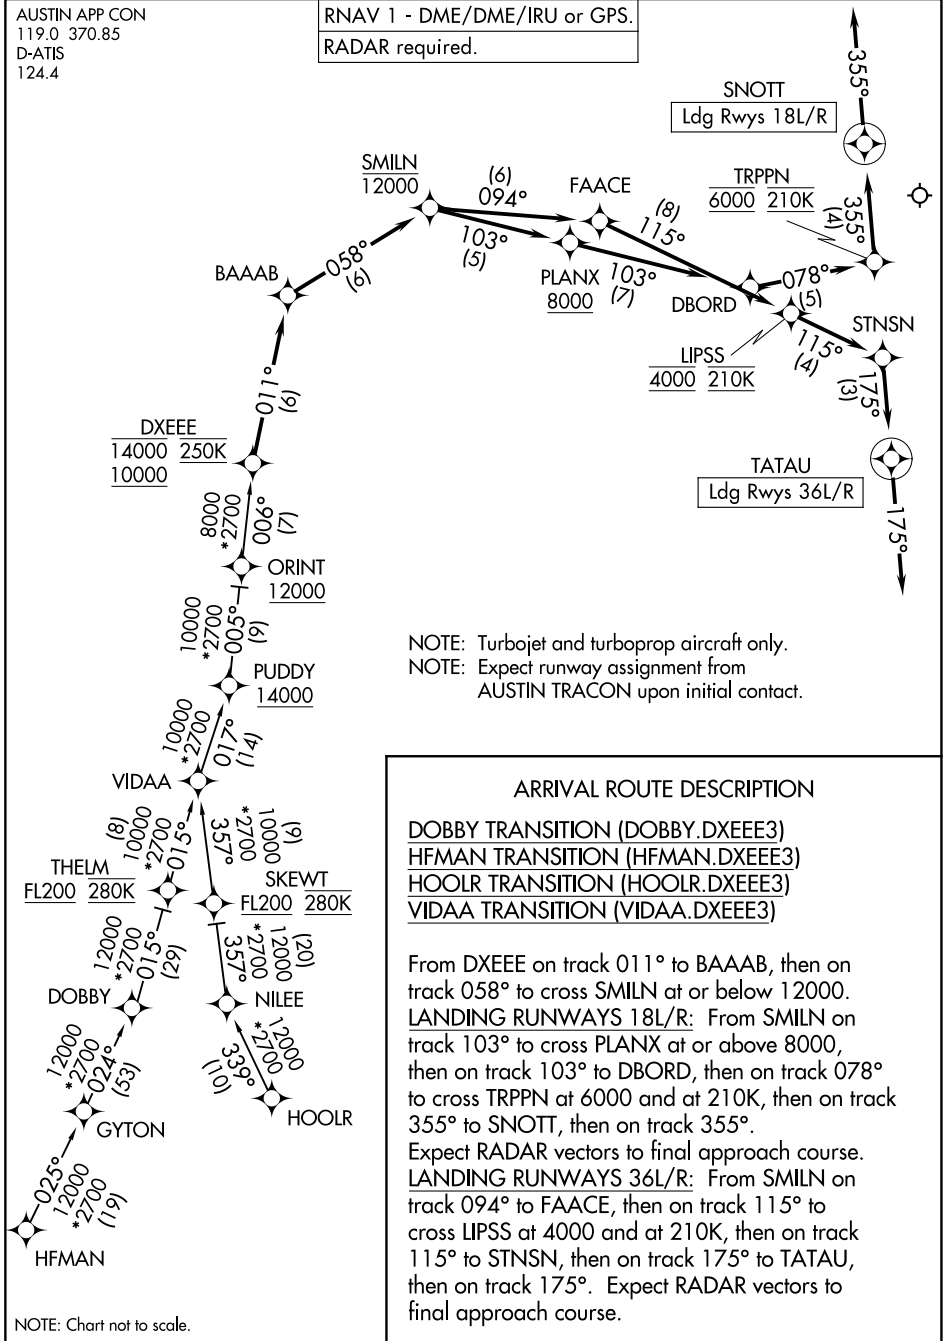

DXEE THREE ARRIVAL (RNAV)

AUSTIN APP CON
119.0 370.85
D-ATIS
124.4

RNAV 1 - DME/DME/IRU or GPS.

RADAR required.

NOTE: Chart not to scale.

DXEEE THREE ARRIVAL (RNAV)

(DXEEE.DXEEE3) 14JUL22

SC-3, 31 OCT 2024 to 28 NOV 2024

SC-3, 31 OCT 2024 to 28 NOV 2024