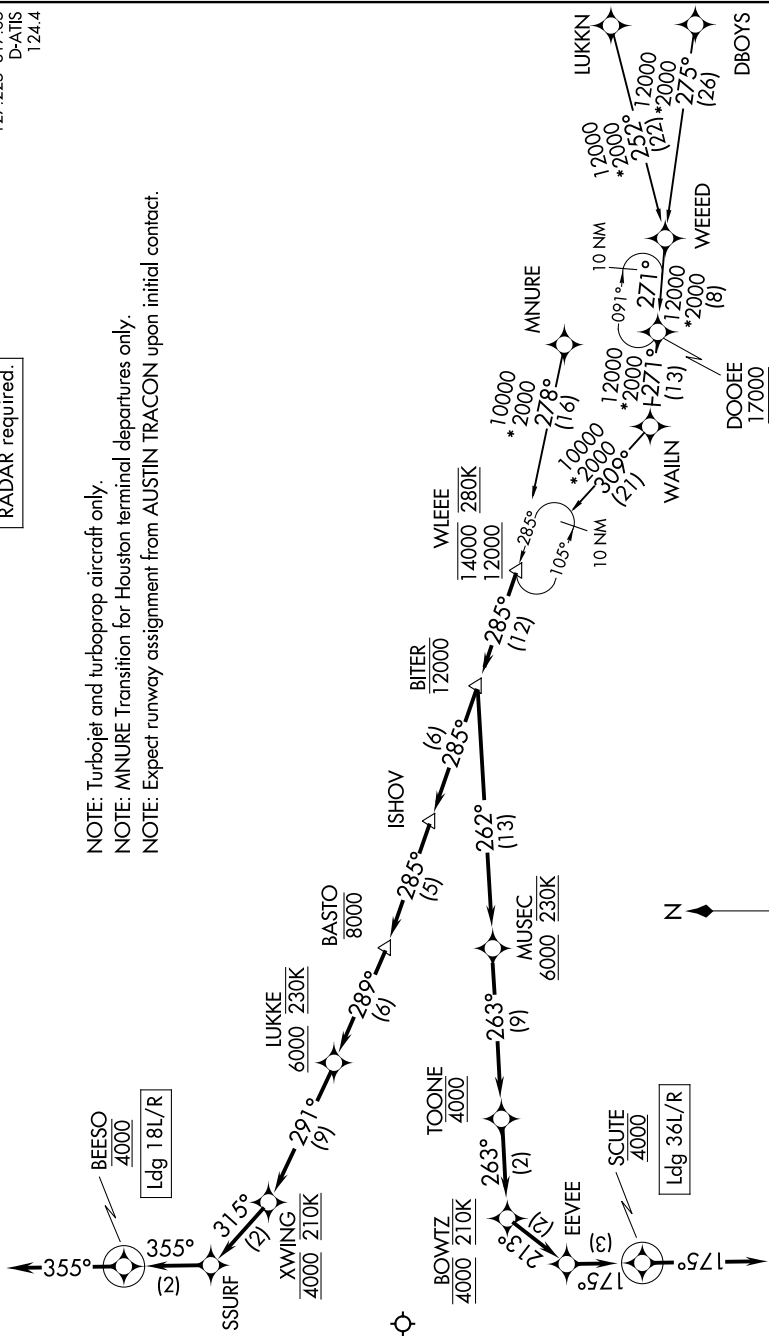

WLEEE SEVEN ARRIVAL (RNAV)

AUSTIN, TEXAS

AUSTIN APP CON
127.225 317.65
D-ATIS
124.4

RNAV 1 - DME/DME/IRU or GPS.
RADAR required.

NOTE: Turbojet and turboprop aircraft only.
NOTE: MNURE Transition for Houston terminal departures only.
NOTE: Expect runway assignment from AUSTIN TRACON upon initial contact.

NOTE: Chart not to scale.

(NARRATIVE ON FOLLOWING PAGE)

WLEEE SEVEN ARRIVAL (RNAV)

(WLEEE.WLEEE7) 14JUL22

AUSTIN, TEXAS

AUSTIN-BERGSTROM INTL (AUS)