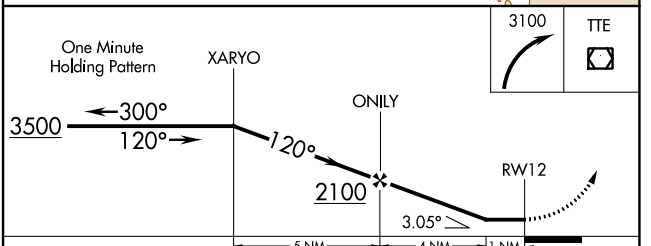

APP CRS	Rwy Idg	5960
120°	TDZE	437
	Apt Elev	442

GPS RWY 12

PORTERVILLE MUNI (PTV)

<p>NA</p>	<p>MISSED APPROACH: Climbing right turn to 3100 direct TTE VOR/DME and hold.</p>
------------------	--

<p>AWOS-3PT 134.625</p>	<p>BAKERSFIELD APP CON * 120.5</p>	<p>UNICOM 122.8 (CTAF)</p>
------------------------------------	---	---------------------------------------

CATEGORY	A	B	C	D
S-12	800-1 363 (400-1)			800-1¼ 363 (400-1¼)
CIRCLING	880-1 438 (500-1)	900-1 458 (500-1)	940-1½ 498 (500-1½)	1080-2 638 (700-2)

SW-2, 31 OCT 2024 to 28 NOV 2024

SW-2, 31 OCT 2024 to 28 NOV 2024