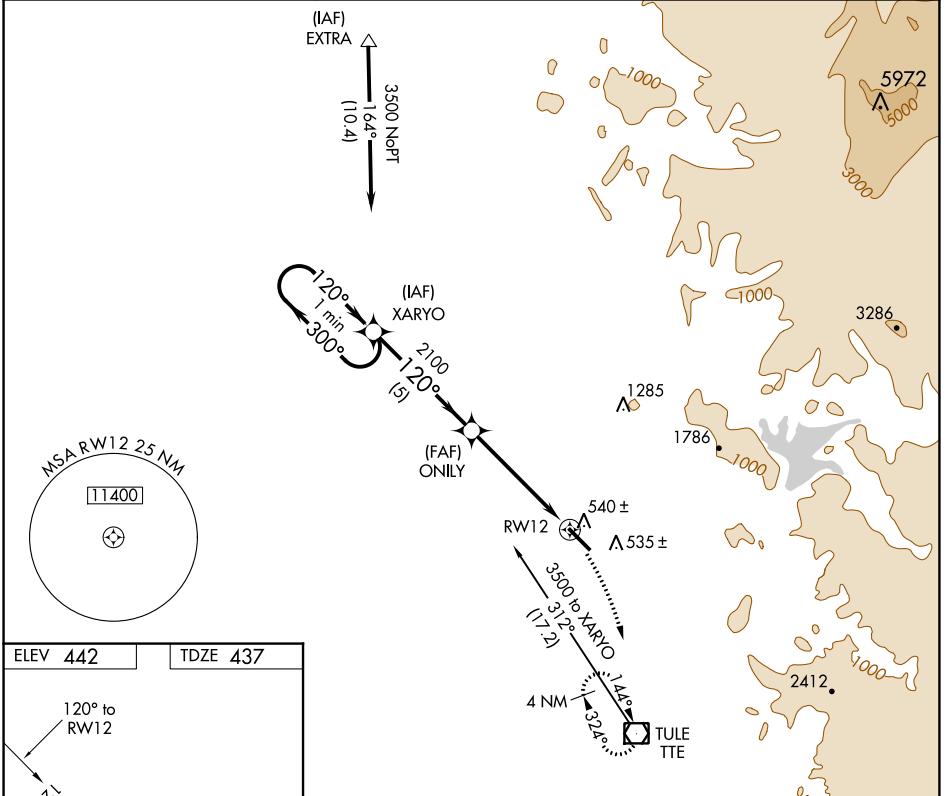

APP CRS	Rwy Idg	5960
120°	TDZE	437
	Apt Elev	442

GPS RWY 12

PORTERVILLE MUNI (PTV)

<p>NA</p>	<p>MISSED APPROACH: Climbing right turn to 3100 direct TTE VOR/DME and hold.</p>
------------------	--

<p>AWOS-3PT 134.625</p>	<p>BAKERSFIELD APP CON * 120.5</p>	<p>UNICOM 122.8 (CTAF)</p>
------------------------------------	---	---------------------------------------

CATEGORY	A	B	C	D
S-12	800-1 363 (400-1)			800-1¼ 363 (400-1¼)
CIRCLING	880-1 438 (500-1)	900-1 458 (500-1)	940-1½ 498 (500-1½)	1080-2 638 (700-2)

SW-2, 31 OCT 2024 to 28 NOV 2024

SW-2, 31 OCT 2024 to 28 NOV 2024