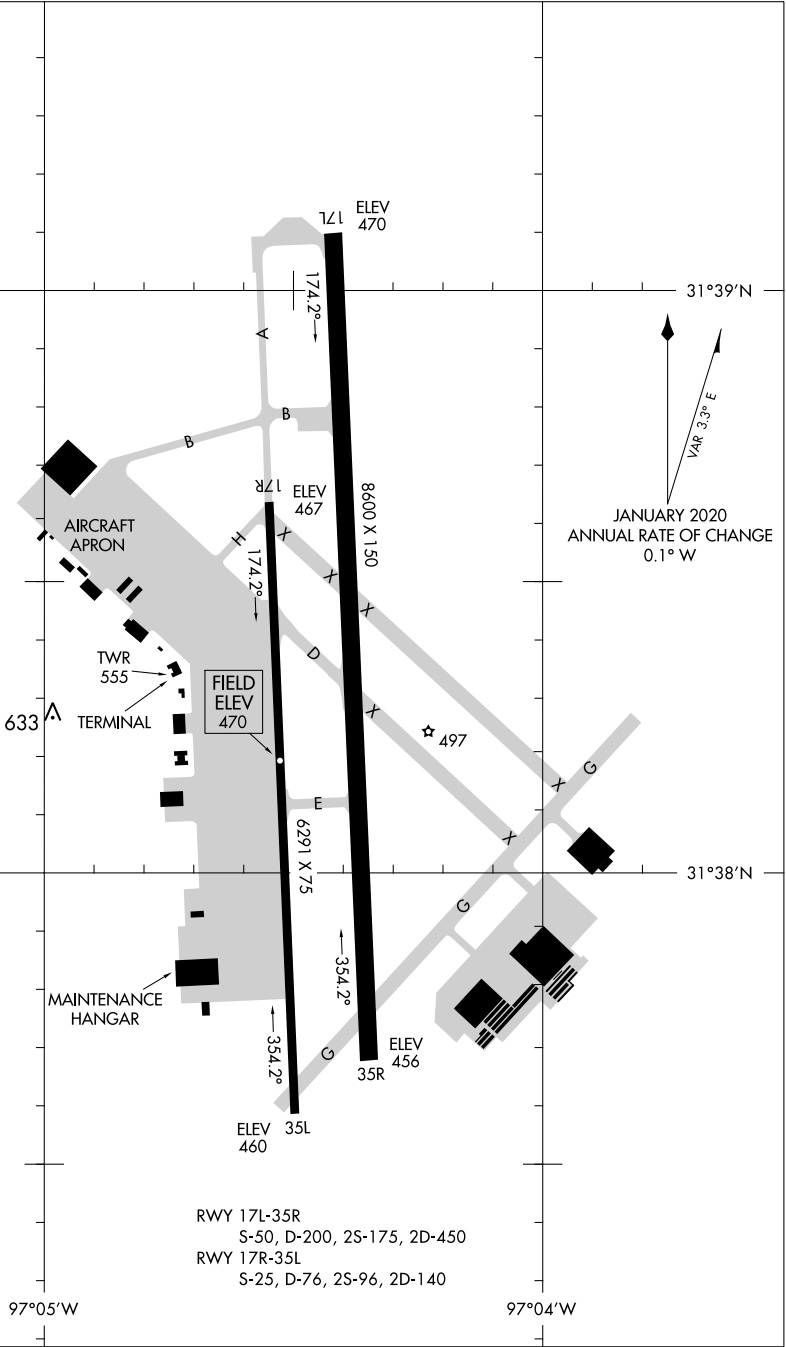

22083

# AIRPORT DIAGRAM

AL-579 (FAA)

TSTC WACO (CNW)  
WACO, TEXAS

AWOS-3PT  
134.225  
TSTC TOWER ★  
124.0 255.7  
GND CON  
121.7

VAR 3.3° E  
 JANUARY 2020  
 ANNUAL RATE OF CHANGE  
 0.1° W

SC-3, 31 OCT 2024 to 28 NOV 2024

SC-3, 31 OCT 2024 to 28 NOV 2024

RWY 17L-35R  
 S-50, D-200, 2S-175, 2D-450  
 RWY 17R-35L  
 S-25, D-76, 2S-96, 2D-140

# AIRPORT DIAGRAM

22083

WACO, TEXAS  
TSTC WACO (CNW)