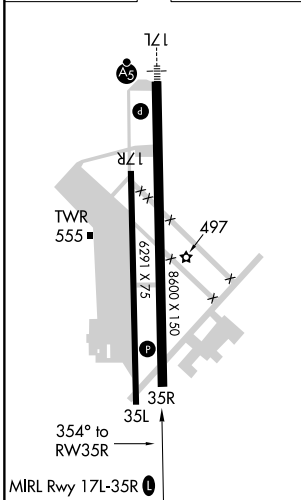

WAAS CH 82731 W35A	APP CRS 354°	Rwy ldg TDZE Apt Elev	8600 462 470
--	------------------------	-----------------------------	---

RNAV (GPS) RWY 35R

TSTC WACO (CNW)

RNP APCH.		MISSED APPROACH: Climb to 2300 direct CUKAV and hold.	
AWOS-3PT 134.225	WACO APP CON ★ 127.65 227.125	TSTC TOWER ★ 124.0(CTAF) 255.7	GND CON 121.70
			UNICOM 122.95

NoPT for arrival at OMOBE on V15 northwest bound.

ELEV 470	TDZE 462
----------	----------

CATEGORY	A	B	C	D
LP MDA	780-1 318 (400-1)			
LNAV MDA	860-1	398 (400-1)	860-1½	398 (400-1½)