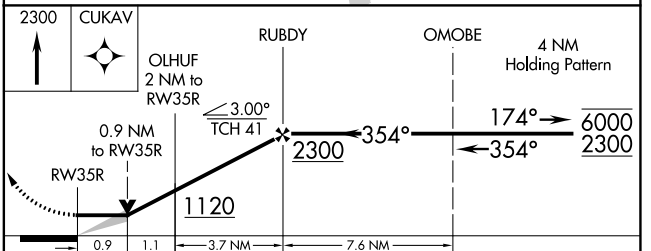

WAAS CH 82731 W35A	APP CRS 354°	Rwy ldg TDZE Apt Elev	8600 462 470
--	------------------------	-----------------------------	---

RNAV (GPS) RWY 35R

TSTC WACO (CNW)

RNP APCH.		MISSED APPROACH: Climb to 2300 direct CUKAV and hold.	
AWOS-3PT 134.225	WACO APP CON ★ 127.65 227.125	TSTC TOWER ★ 124.0(CTAF) 255.7	GND CON 121.70
			UNICOM 122.95

NoPT for arrival at OMOBE on V15 northwest bound.

ELEV 470	TDZE 462
----------	----------

CATEGORY	A	B	C	D
LP MDA	780-1 318 (400-1)			
LNAV MDA	860-1	398 (400-1)	860-1½	398 (400-1½)