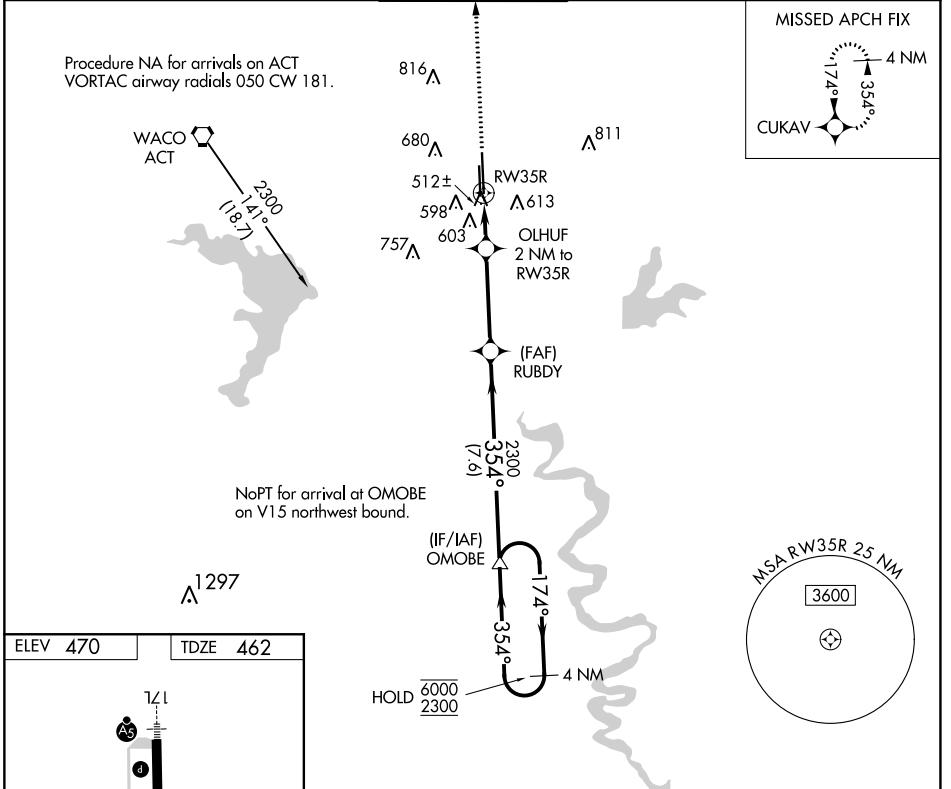

WAAS CH 82731 W35A	APP CRS 354°	Rwy ldg TDZE Apt Elev	8600 462 470
--	------------------------	-----------------------------	---

RNAV (GPS) RWY 35R

TSTC WACO (CNW)

RNP APCH.		MISSED APPROACH: Climb to 2300 direct CUKAV and hold.	
AWOS-3PT 134.225	WACO APP CON ★ 127.65 227.125	TSTC TOWER ★ 124.0(CTAF) 255.7	GND CON 121.70
			UNICOM 122.95

NoPT for arrival at OMOBE on V15 northwest bound.

ELEV 470	TDZE 462
----------	----------

CATEGORY	A	B	C	D
LP MDA	780-1 318 (400-1)			
LNAV MDA	860-1	398 (400-1)	860-1½	398 (400-1½)