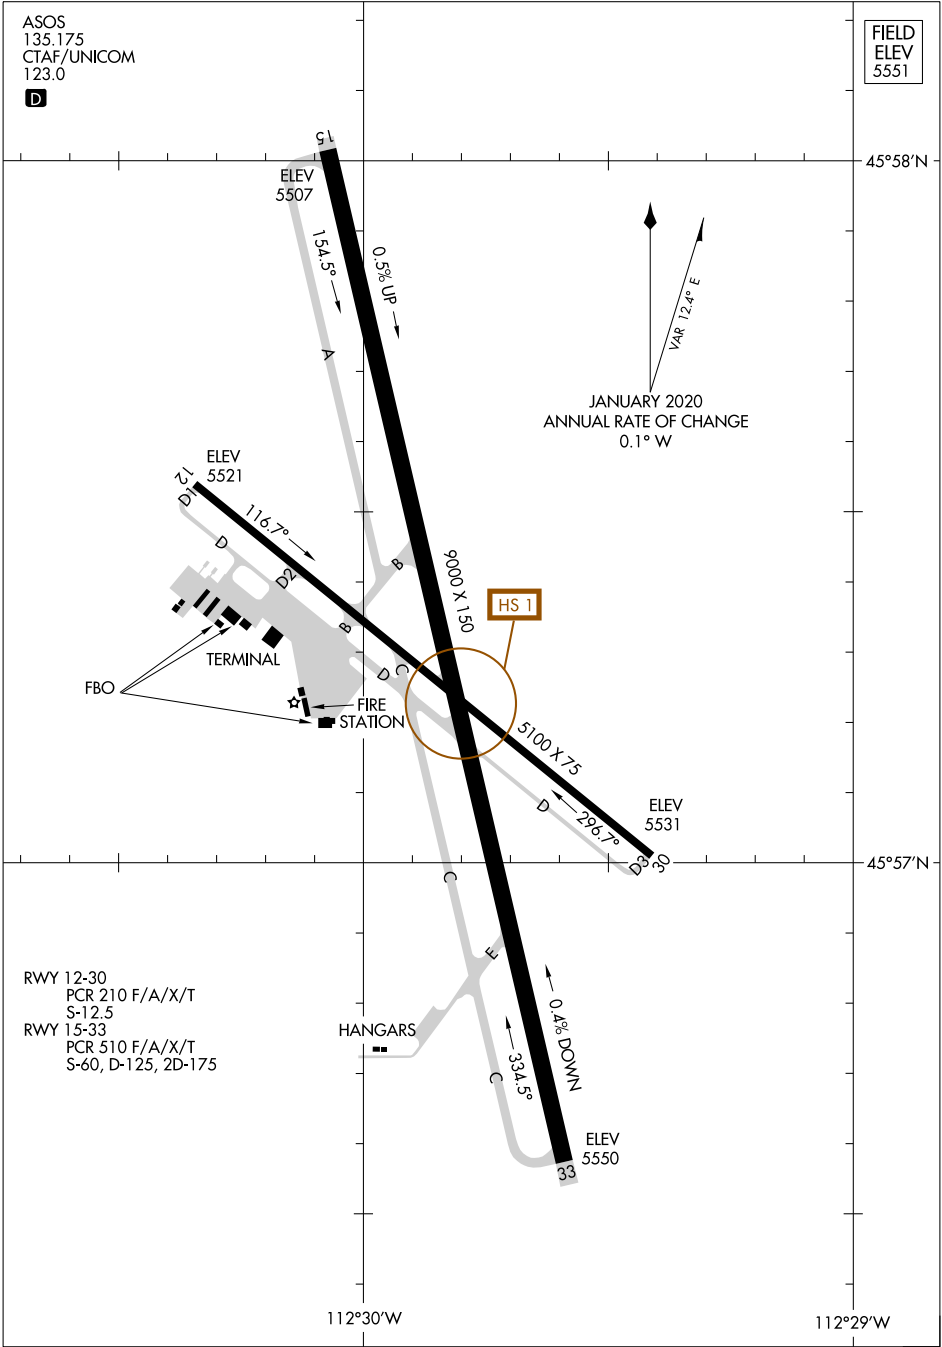

24305

AIRPORT DIAGRAM

AL-588 (FAA)

BERT MOONEY (BTM)
BUTTE, MONTANA

ASOS
135.175
CTAF/UNICOM
123.0

FIELD
ELEV
5551

NW-1, 31 OCT 2024 to 28 NOV 2024

NW-1, 31 OCT 2024 to 28 NOV 2024

RWY 12-30
PCR 210 F/A/X/T
5-12.5

RWY 15-33
PCR 510 F/A/X/T
5-60, D-125, 2D-175

112°30'W

112°29'W

AIRPORT DIAGRAM

24305

BUTTE, MONTANA
BERT MOONEY (BTM)