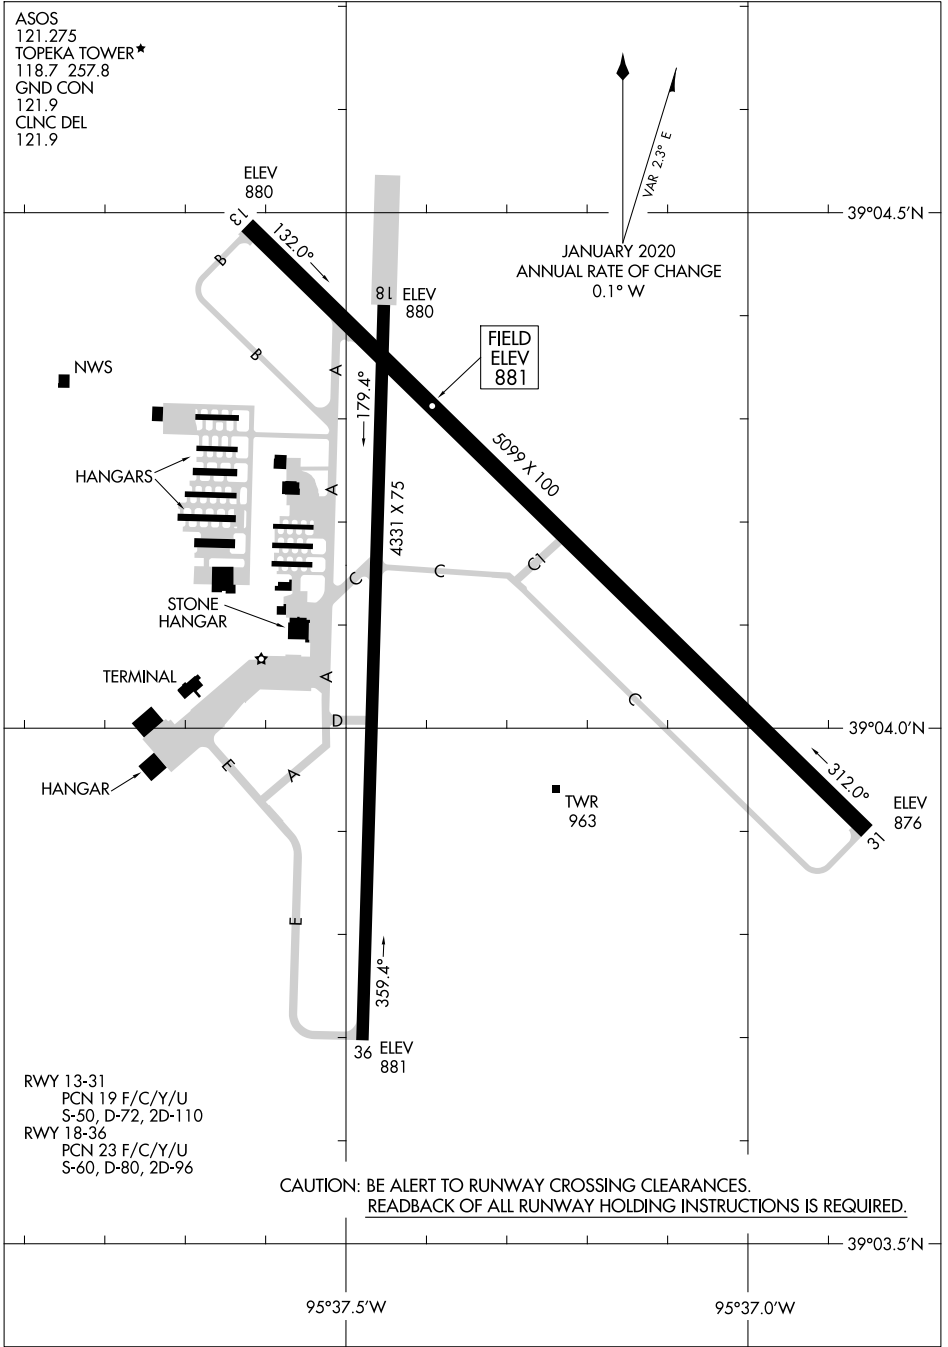

22307

# AIRPORT DIAGRAM

AL-620 (FAA)

PHILIP BILLARD MUNI (TOP)  
TOPEKA, KANSAS

ASOS  
121.275  
TOPEKA TOWER\*  
118.7 257.8  
GND CON  
121.9  
CLNC DEL  
121.9

NC-2, 31 OCT 2024 to 28 NOV 2024

NC-2, 31 OCT 2024 to 28 NOV 2024

RWY 13-31  
PCN 19 F/C/Y/U  
S-50, D-72, 2D-110  
RWY 18-36  
PCN 23 F/C/Y/U  
S-60, D-80, 2D-96

CAUTION: BE ALERT TO RUNWAY CROSSING CLEARANCES.  
REDBACK OF ALL RUNWAY HOLDING INSTRUCTIONS IS REQUIRED.

# AIRPORT DIAGRAM

22307

TOPEKA, KANSAS  
PHILIP BILLARD MUNI (TOP)