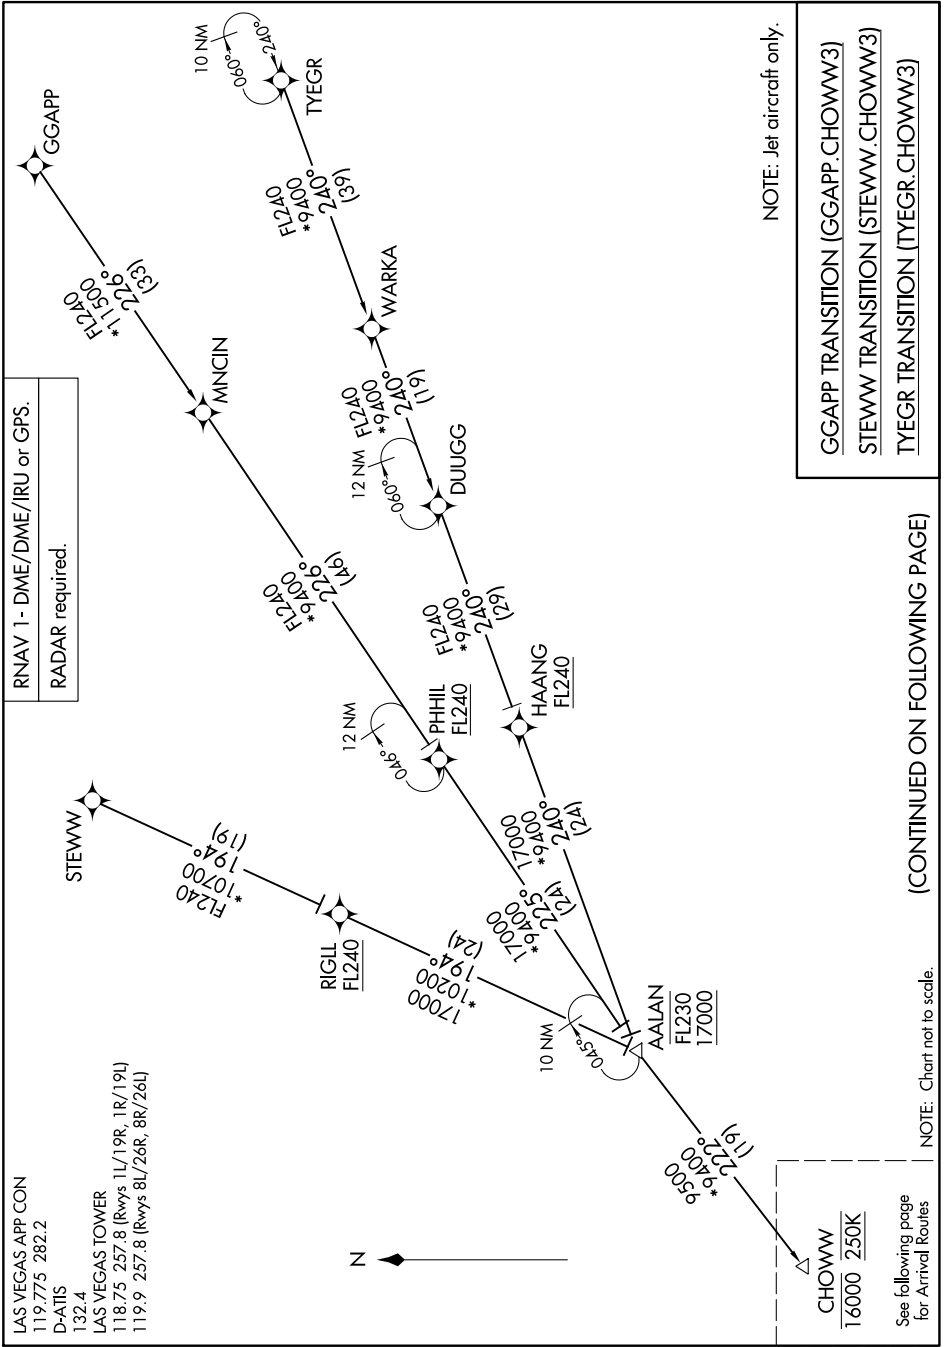

CHOWW THREE ARRIVAL (RNAV) Transition Routes

SW-4, 31 OCT 2024 to 28 NOV 2024

SW-4, 31 OCT 2024 to 28 NOV 2024