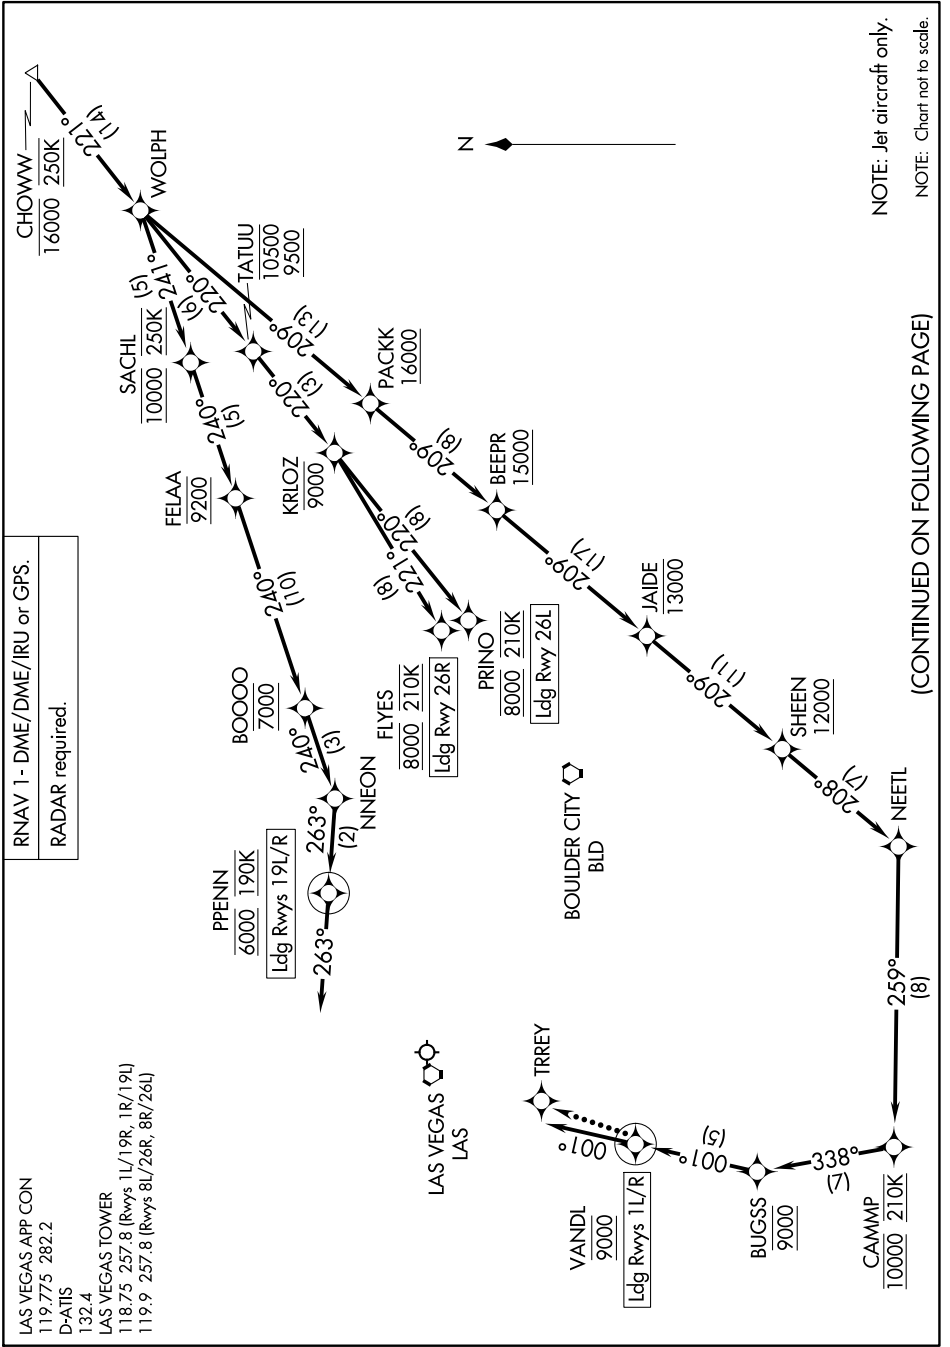

CHOWW THREE ARRIVAL (RNAV) Arrival Routes

SW-4, 31 OCT 2024 to 28 NOV 2024

CHOWW THREE ARRIVAL (RNAV) Arrival Routes

(CONTINUED ON FOLLOWING PAGE)

NOTE: Jet aircraft only.
NOTE: Chart not to scale.

SW-4, 31 OCT 2024 to 28 NOV 2024