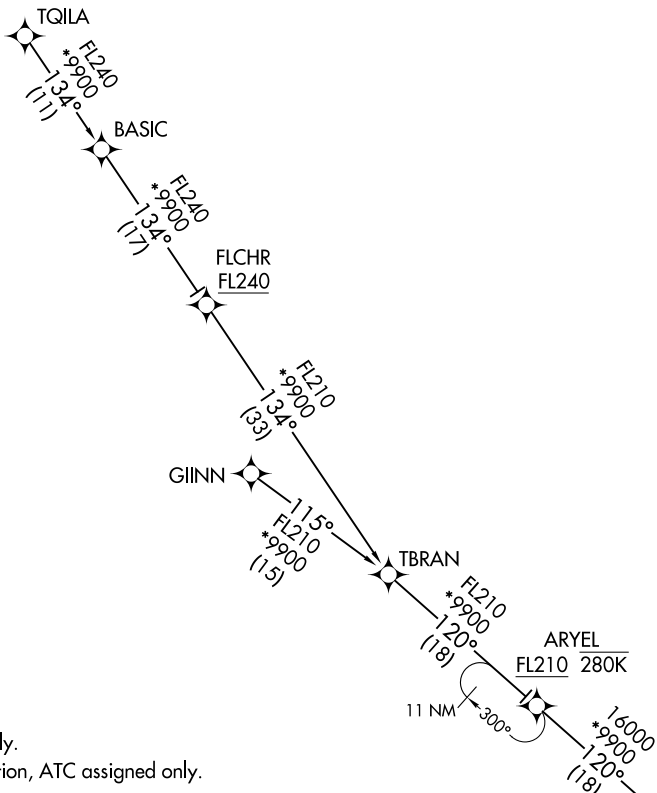

# COKTL FOUR ARRIVAL (RNAV) Transition Routes

RNAV 1 - DME/DME/IRU or GPS.

RADAR required.

LAS VEGAS APP CON

125.025 379.15

D-ATIS

132.4

LAS VEGAS TOWER

118.75 257.8 (Rwys 1L/19R, 1R/19L)

119.9 257.8 (Rwys 8L/26R, 8R/26L)

NOTE: Jet aircraft only.

NOTE: GIINN Transition, ATC assigned only.

(CONTINUED ON FOLLOWING PAGE)

FLCHR TRANSITION (FLCHR.COKTL4)

GIINN TRANSITION (GIINN.COKTL4)

TQILA TRANSITION (TQILA.COKTL4)

NOTE: Chart not to scale.

See following page for Arrival Routes

SW-4, 31 OCT 2024 to 28 NOV 2024

SW-4, 31 OCT 2024 to 28 NOV 2024