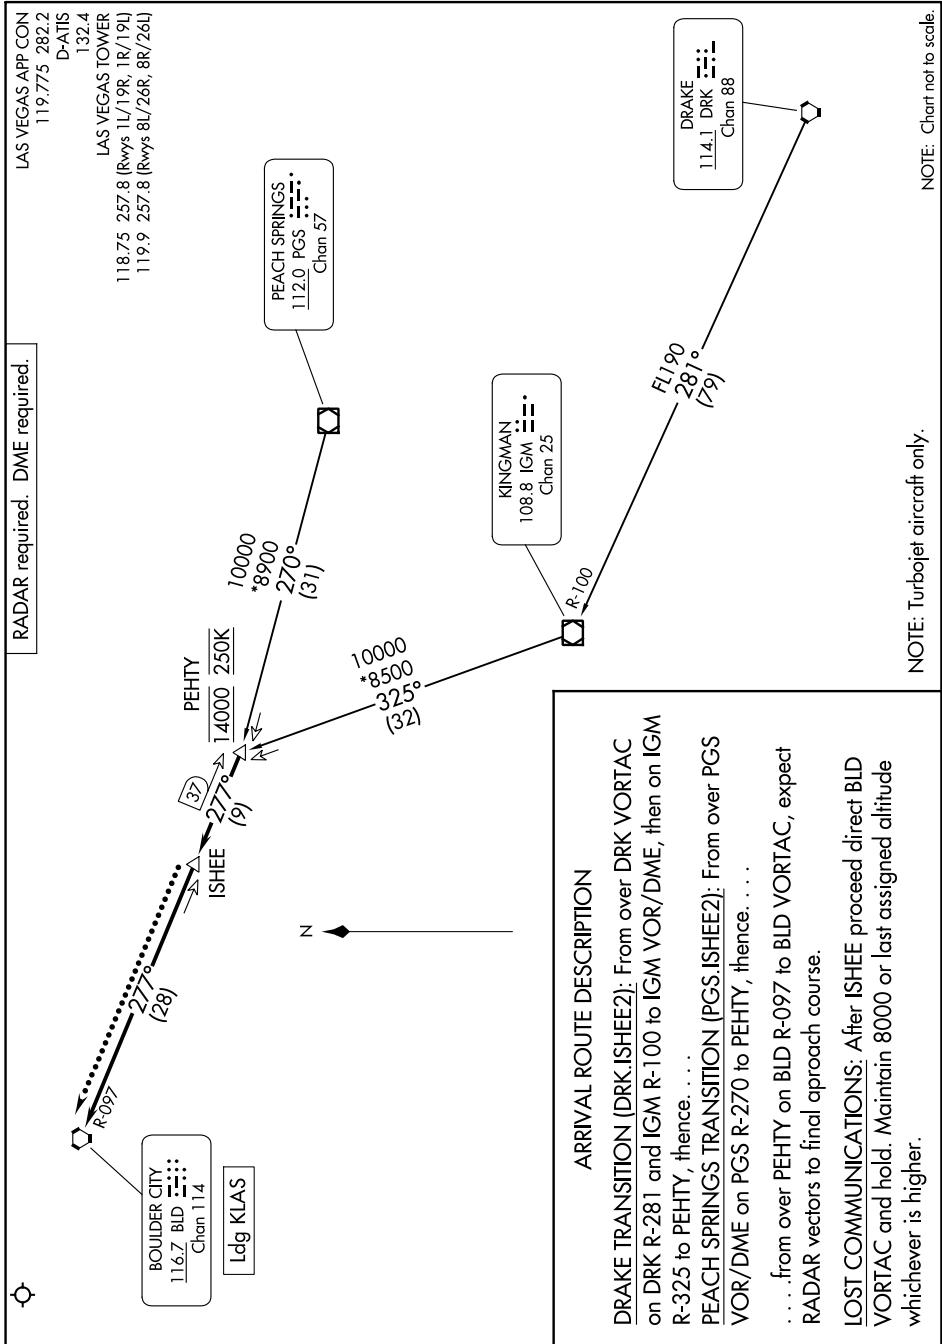

SW-4, 31 OCT 2024 to 28 NOV 2024

LAS VEGAS APP CON  
119.775 282.2  
D-ATIS  
132.4

LAS VEGAS TOWER  
118.75 257.8 (Rwys 1L/19R, 1R/19L)  
119.9 257.8 (Rwys 8L/26R, 8R/26L)

RADAR required. DME required.

BOULDER CITY  
116.7 BLD  
Chan 114

Ldg KLAS

PEACH SPRINGS  
112.0 PGS  
Chan 57

KINGSMAN  
108.8 IGM  
Chan 25

DRAKE  
114.1 DRK  
Chan 88

NOTE: Turbojet aircraft only.

NOTE: Chart not to scale.

SW-4, 31 OCT 2024 to 28 NOV 2024