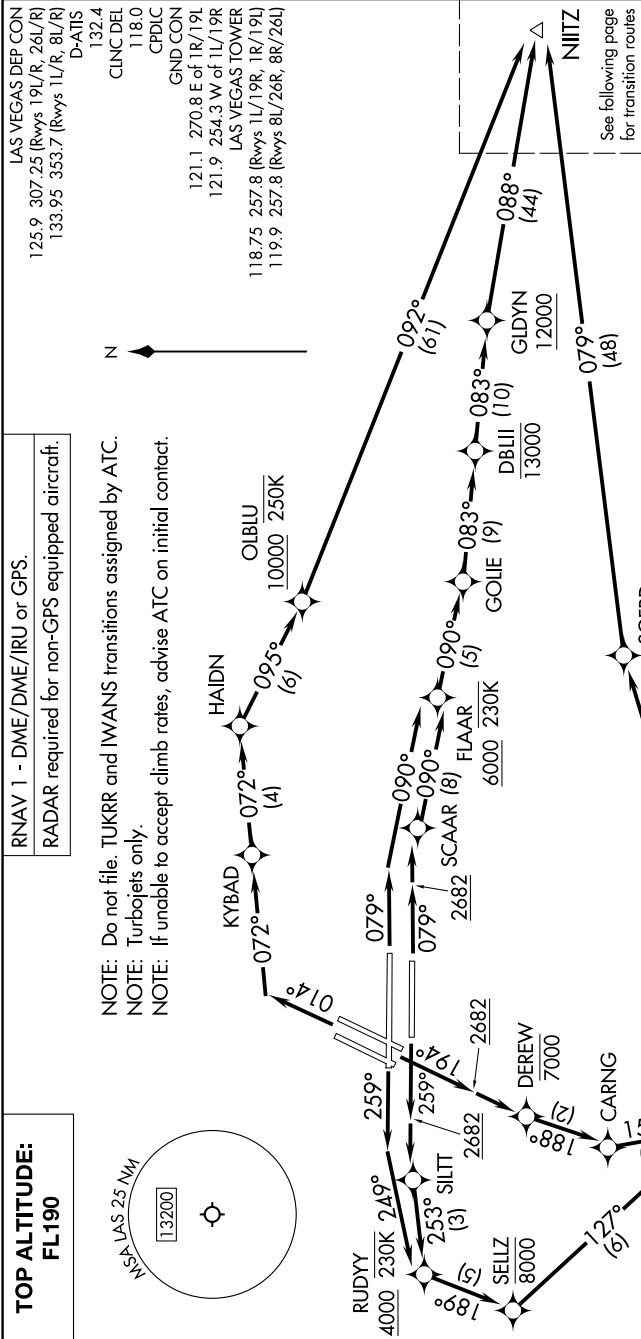

N11TZ FOUR DEPARTURE (RNAV) Departure Routes

SW-4, 31 OCT 2024 to 28 NOV 2024

TAKEOFF MINIMUMS
 Rwys 1L/R: Standard with minimum climb of 500'/NM to 2682 then 280'/NM to 4800.
 Rwys 8L/R: Standard with minimum climb of 500'/NM to 2682.
 Rwys 19L/R: Standard with minimum climb of 571'/NM to 8000.
 Rwys 26L/R: Standard with minimum climb of 500'/NM to 2682 then 240'/NM to 5000.

(CONTINUED ON FOLLOWING PAGE)

NOTE: Chart not to scale.

SW-4, 31 OCT 2024 to 28 NOV 2024