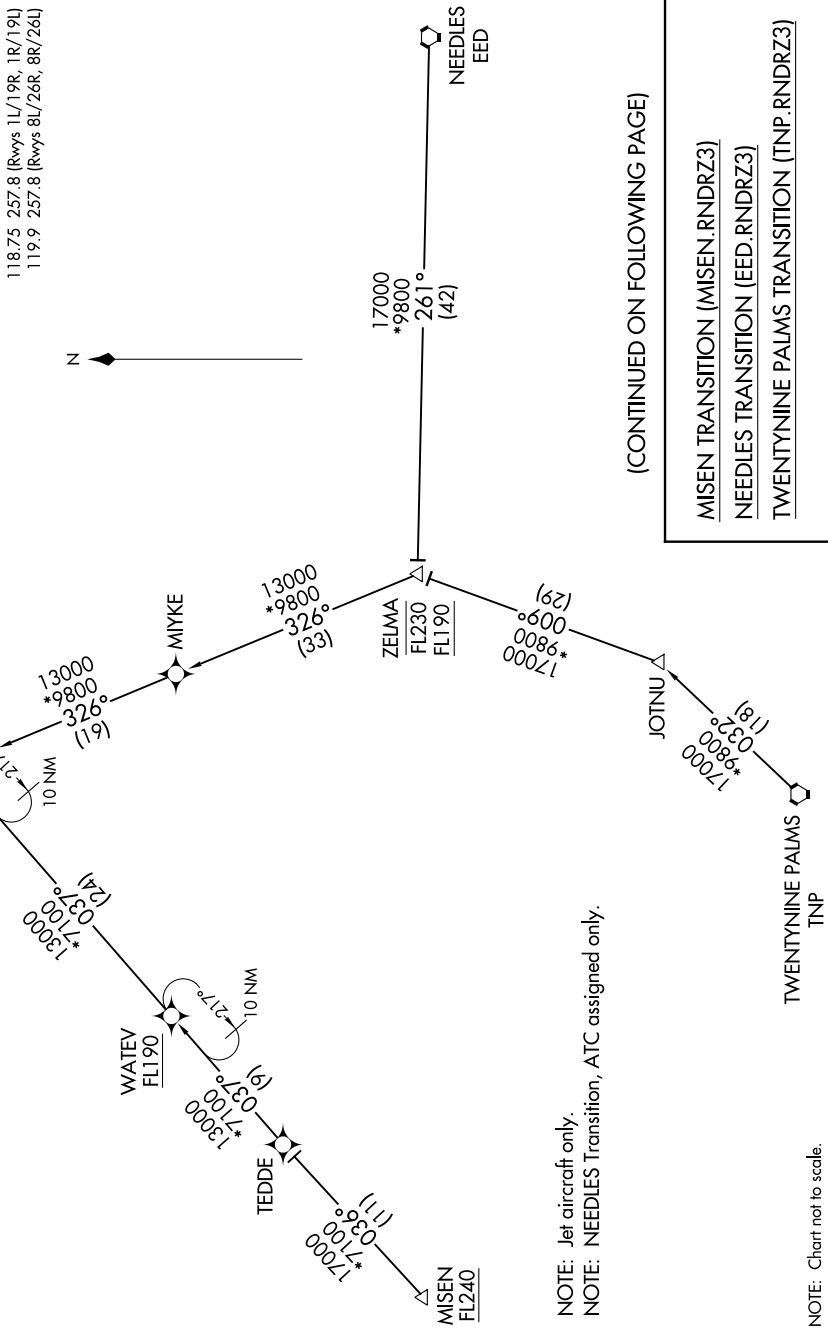

# RNDRZ THREE ARRIVAL (RNAV) Transition Routes

SW-4, 31 OCT 2024 to 28 NOV 2024

RNAV 1 - DME/DME/IRU or GPS.  
RADAR required.

LAS VEGAS APP CON  
125.025 379.15  
D-ATIS  
132.4  
LAS VEGAS TOWER  
118.75 257.8 (Rwys 1L/19R, 1R/19L)  
119.9 257.8 (Rwys 8L/26R, 8R/26L)

See following page  
for Arrival Routes

RNDRZ  
16000 250K  
13000

(CONTINUED ON FOLLOWING PAGE)

MISEN TRANSITION (MISEN.RNDRZ3)  
NEEDLES TRANSITION (EED.RNDRZ3)  
TWENTYNINE PALMS TRANSITION (TNP.RNDRZ3)

NOTE: Jet aircraft only.  
NOTE: NEEDLES Transition, ATC assigned only.

NOTE: Chart not to scale.

SW-4, 31 OCT 2024 to 28 NOV 2024

# RNDRZ THREE ARRIVAL (RNAV) Transition Routes