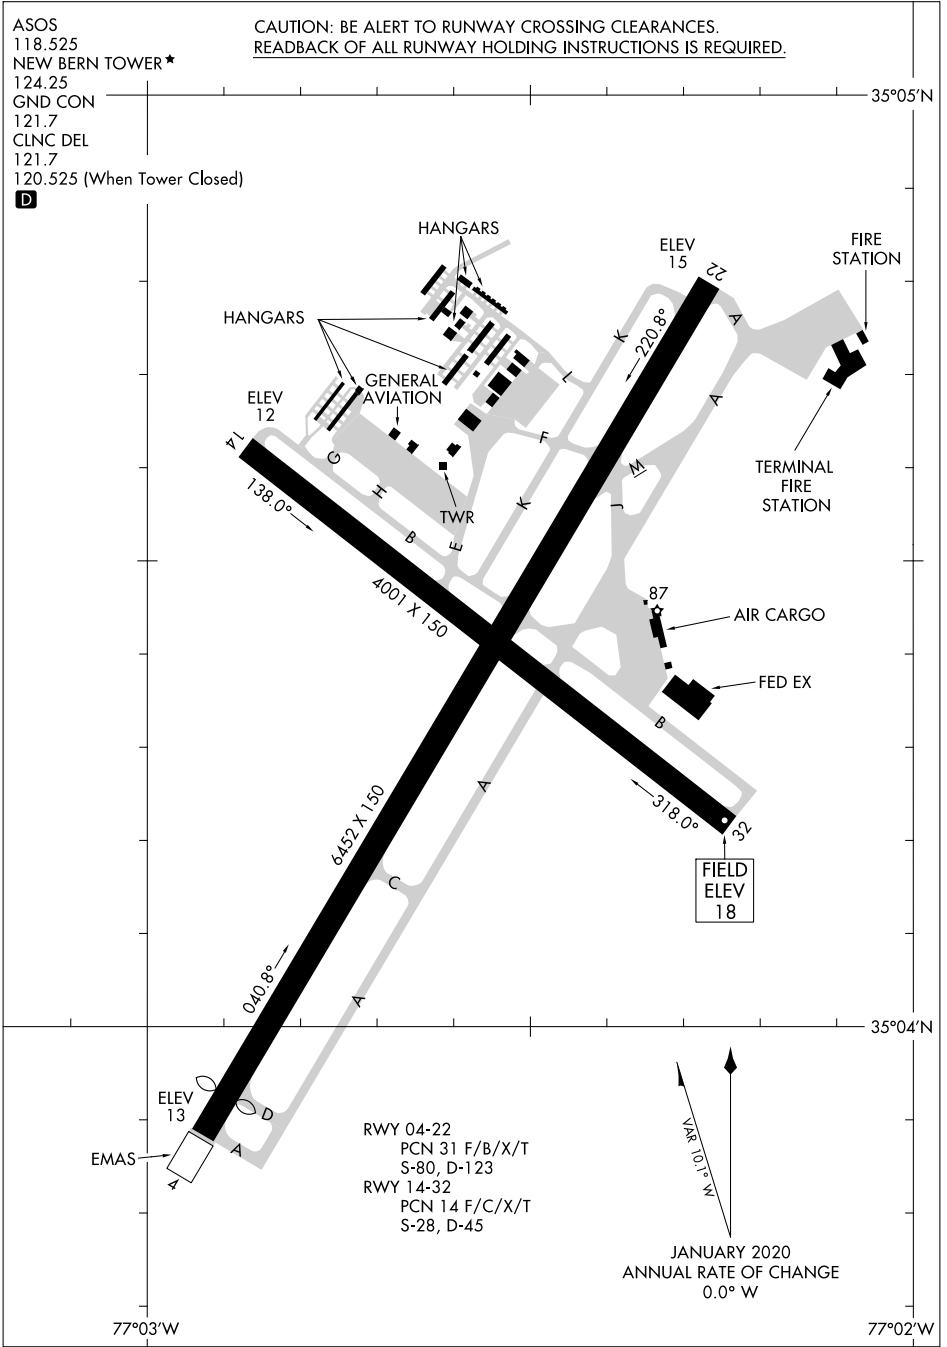

24081

AIRPORT DIAGRAM

COASTAL CAROLINA RGNL (EWN)
NEW BERN, NORTH CAROLINA

AL-670 (FAA)

ASOS
118.525
NEW BERN TOWER★
124.25
GND CON
121.7
CLNC DEL
121.7
120.525 (When Tower Closed)

CAUTION: BE ALERT TO RUNWAY CROSSING CLEARANCES.
READBACK OF ALL RUNWAY HOLDING INSTRUCTIONS IS REQUIRED.

D

SE-2, 31 OCT 2024 to 28 NOV 2024

SE-2, 31 OCT 2024 to 28 NOV 2024

AIRPORT DIAGRAM

24081

NEW BERN, NORTH CAROLINA
COASTAL CAROLINA RGNL (EWN)