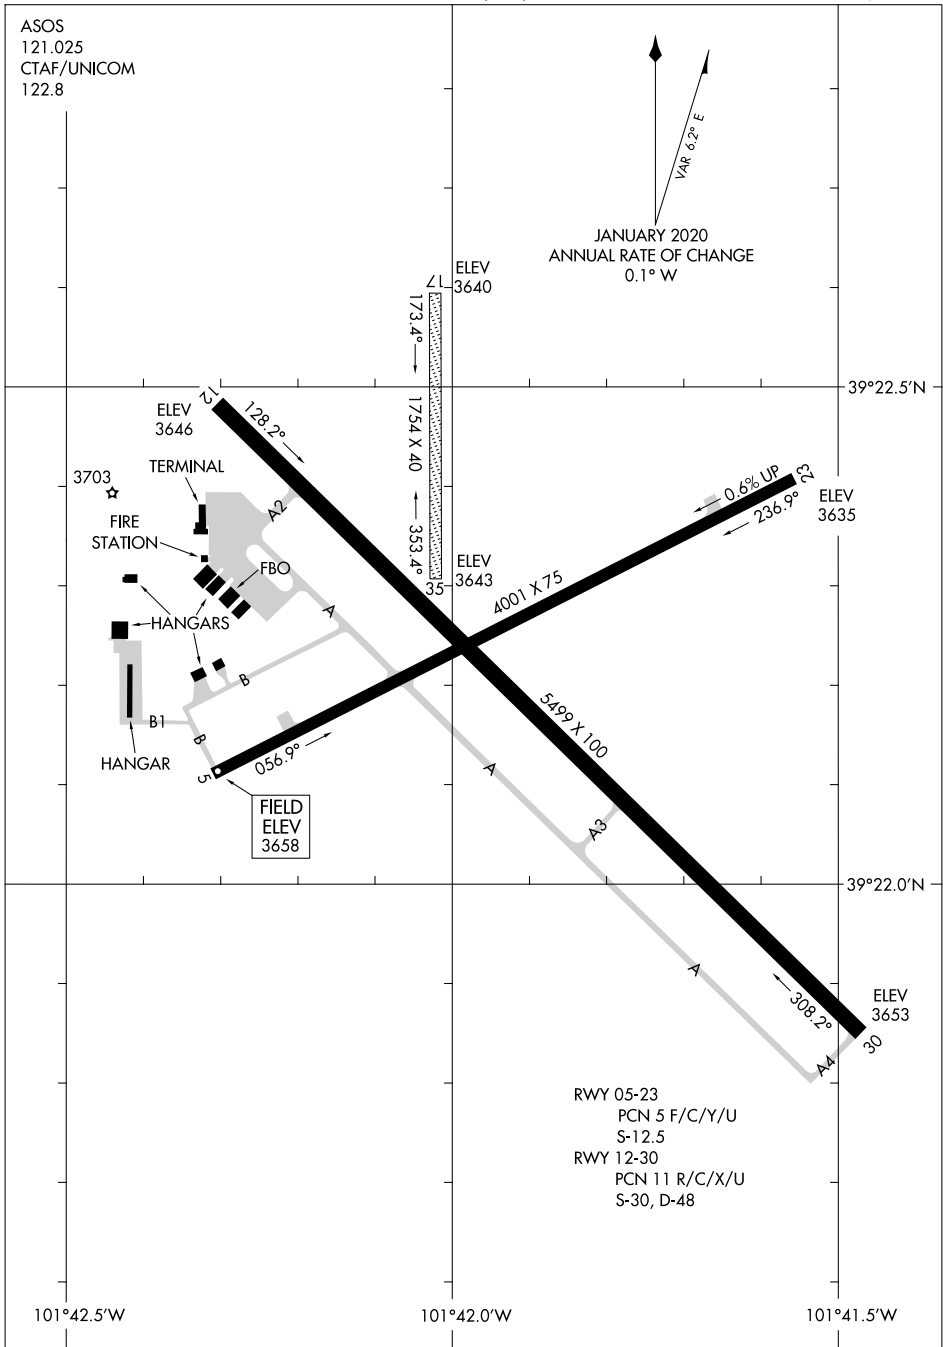

22251

AIRPORT DIAGRAM

RENNER FLD/GOODLAND MUNI (GLD)

AL-684 (FAA)

GOODLAND, KANSAS

ASOS
121.025
CTAF/UNICOM
122.8

JANUARY 2020
ANNUAL RATE OF CHANGE
0.1° W

NC-2, 31 OCT 2024 to 28 NOV 2024

NC-2, 31 OCT 2024 to 28 NOV 2024

AIRPORT DIAGRAM

22251

GOODLAND, KANSAS
RENNER FLD/GOODLAND MUNI (GLD)