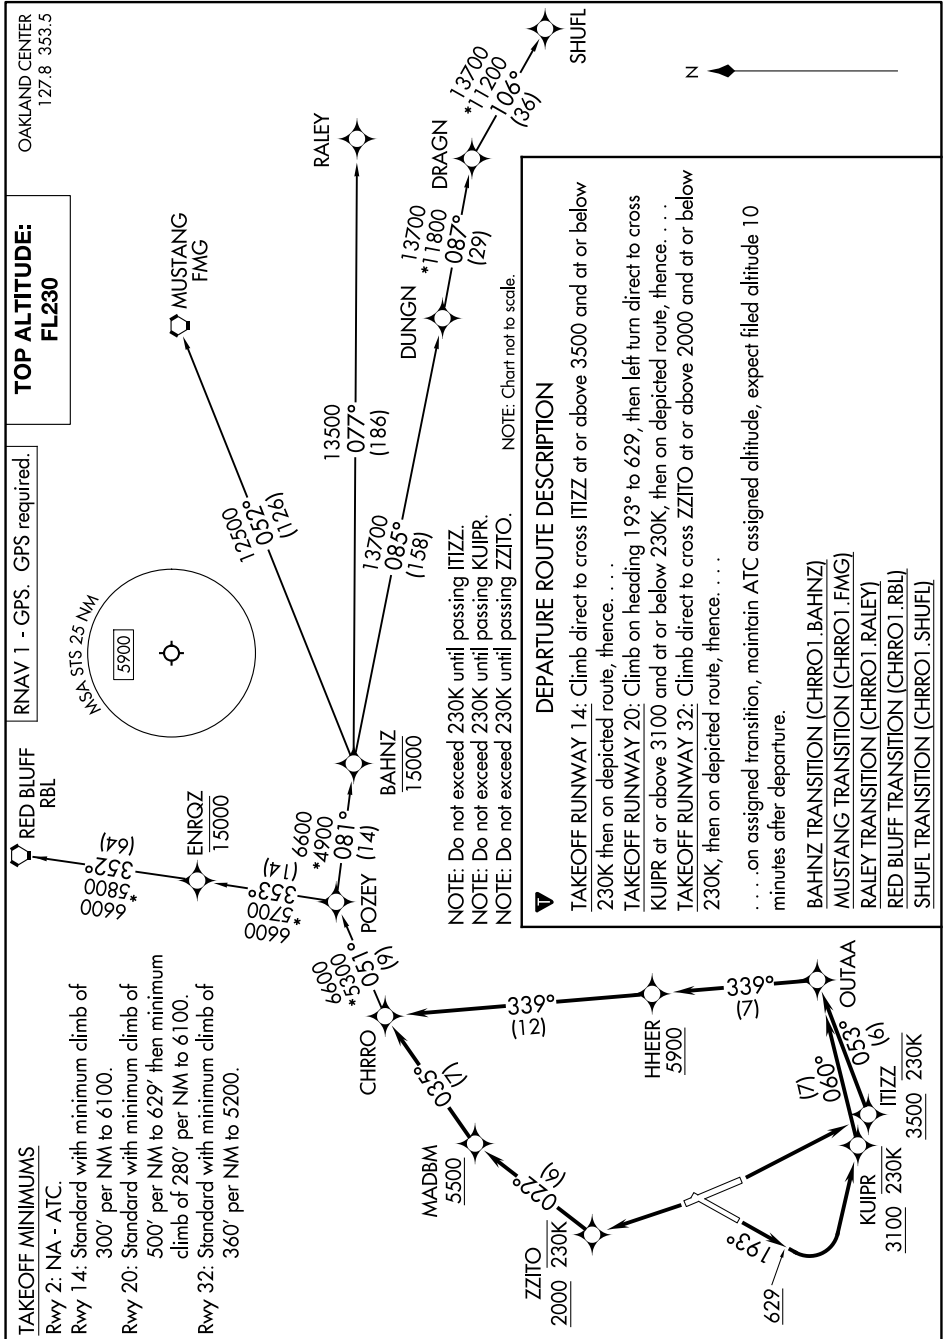

CHRRO ONE DEPARTURE (RNAV)

SW-2, 31 OCT 2024 to 28 NOV 2024

SW-2, 31 OCT 2024 to 28 NOV 2024