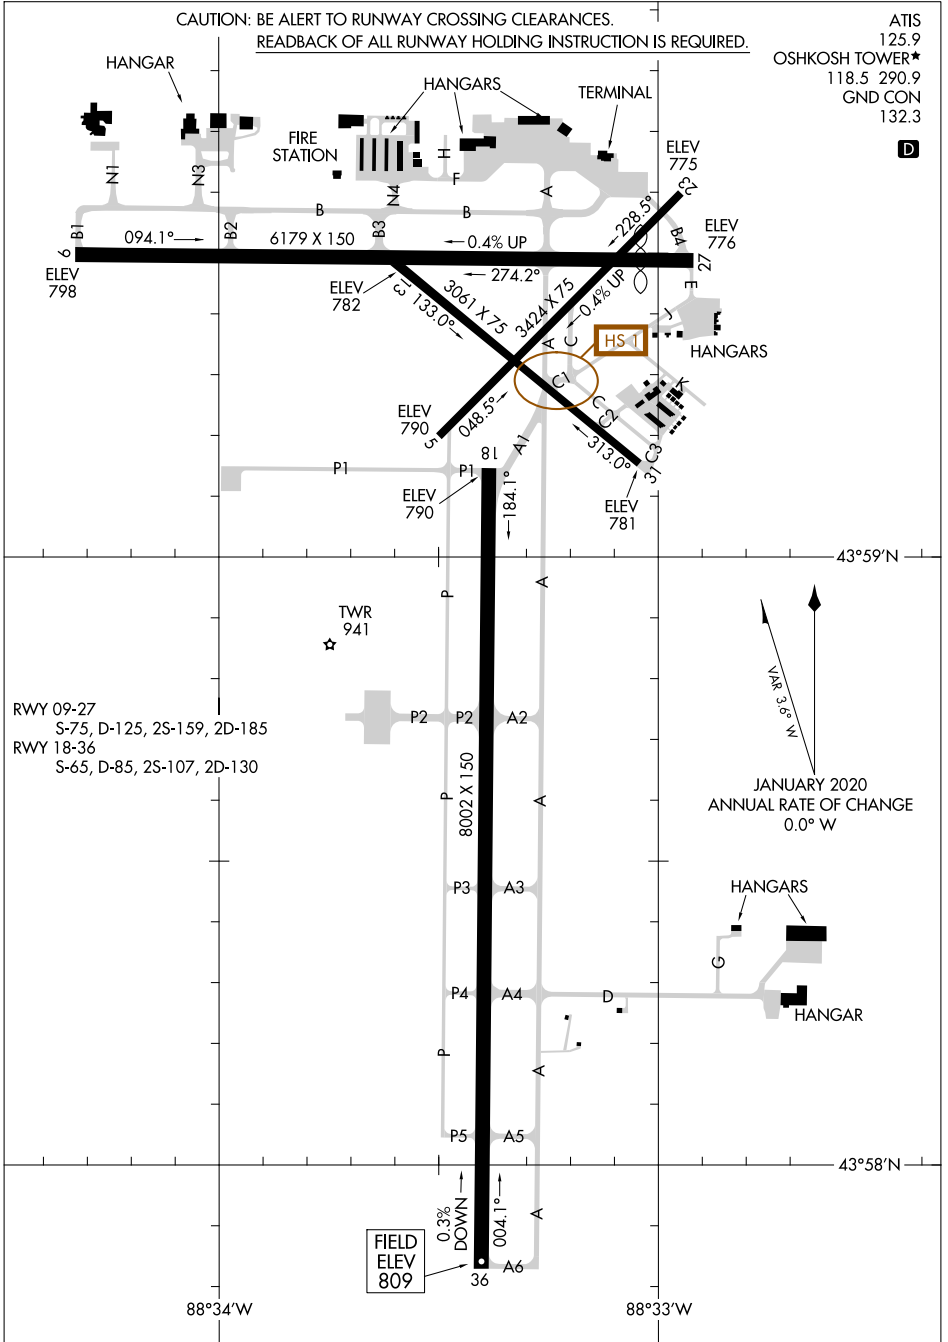

AIRPORT DIAGRAM

WITTMAN RGNL (OSH)
OSHKOSH, WISCONSIN

AL-730 (FAA)

CAUTION: BE ALERT TO RUNWAY CROSSING CLEARANCES.
READBACK OF ALL RUNWAY HOLDING INSTRUCTION IS REQUIRED.

ATIS 125.9
OSHKOSH TOWER* 118.5 290.9
GND CON 132.3

D

EC-3, 31 OCT 2024 to 28 NOV 2024

EC-3, 31 OCT 2024 to 28 NOV 2024