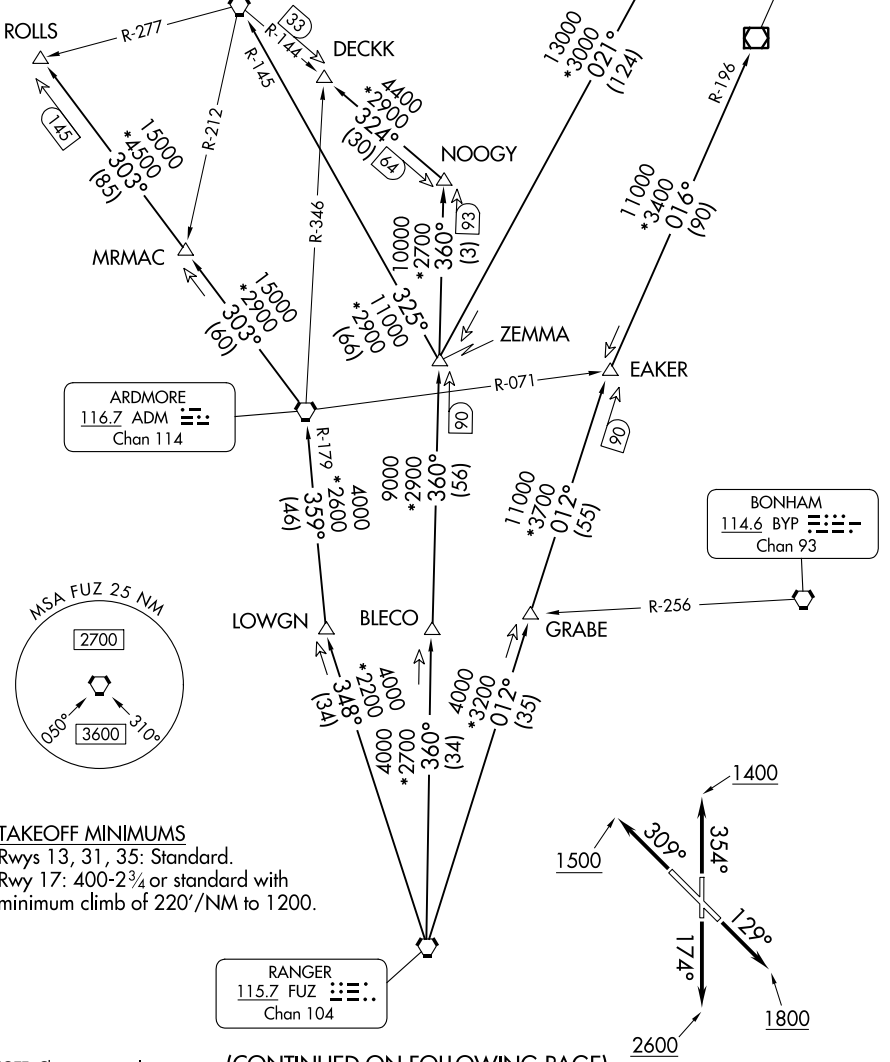

TEXOMA FIVE DEPARTURE

LONE STAR DEP CON
125.2 343.65
ATIS
126.35
CLNC DEL
118.625
GND CON
119.475
EXECUTIVE TOWER ★
127.25 (CTAF)

**TOP ALTITUDE:
ASSIGNED BY ATC**

TULSA
114.4 TUL :...:
Chan 91

RADAR and DME required.

WILL ROGERS
114.1 IRW :...:
Chan 88

OKMULGEE
114.9 OKM :...:
Chan 96

ARDMORE
116.7 ADM :...:
Chan 114

BONHAM
114.6 BYP :...:
Chan 93

RANGER
115.7 FUZ :...:
Chan 104

SC-2, 31 OCT 2024 to 28 NOV 2024

SC-2, 31 OCT 2024 to 28 NOV 2024

NOTE: Chart not to scale.

(CONTINUED ON FOLLOWING PAGE)

TEXOMA FIVE DEPARTURE