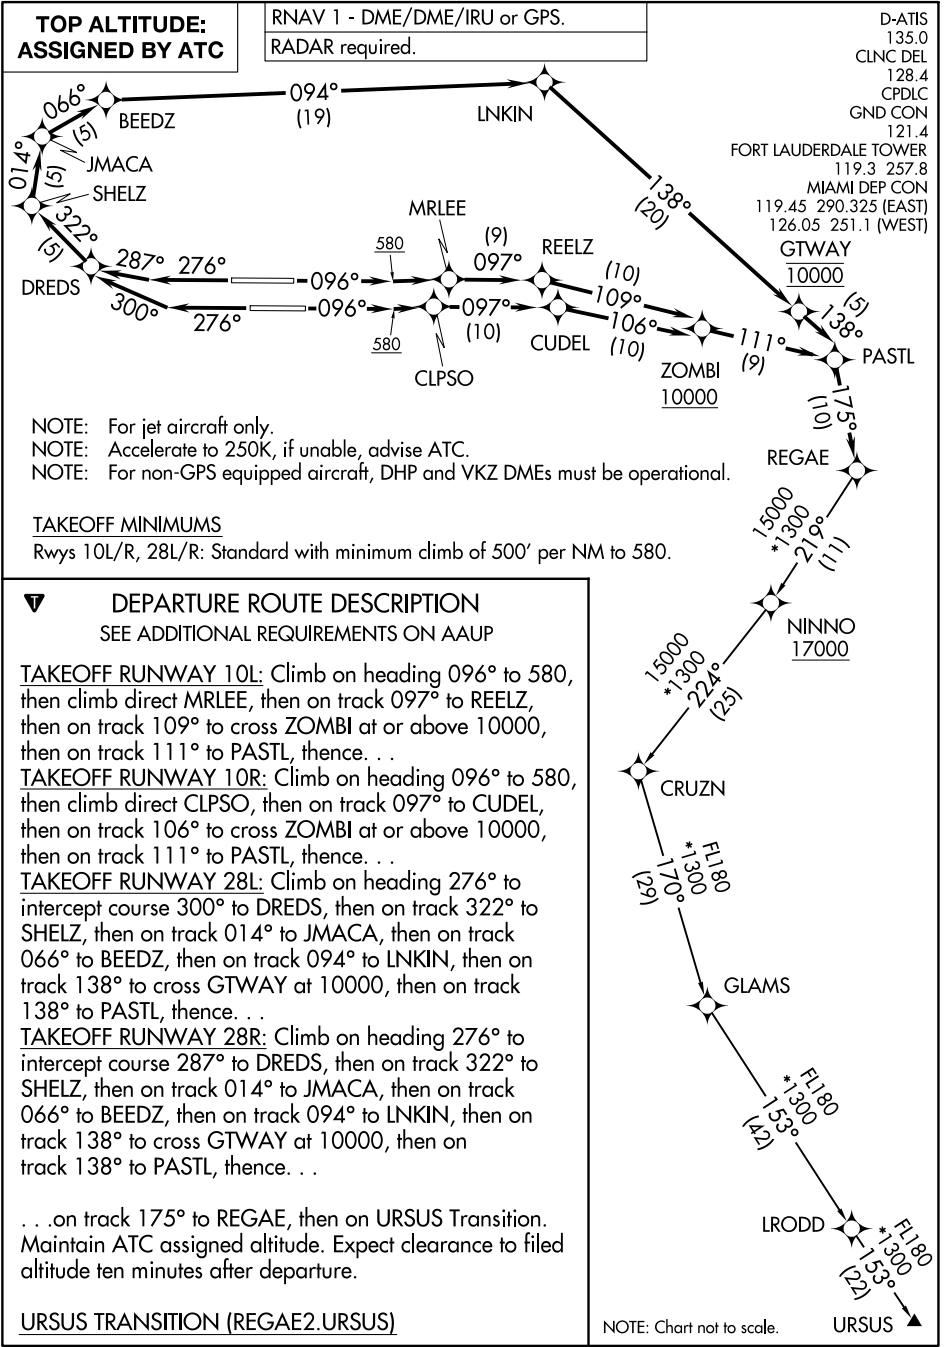

REGAE TWO DEPARTURE (RNAV)

SE-3, 31 OCT 2024 to 28 NOV 2024

SE-3, 31 OCT 2024 to 28 NOV 2024

REGAE TWO DEPARTURE (RNAV)