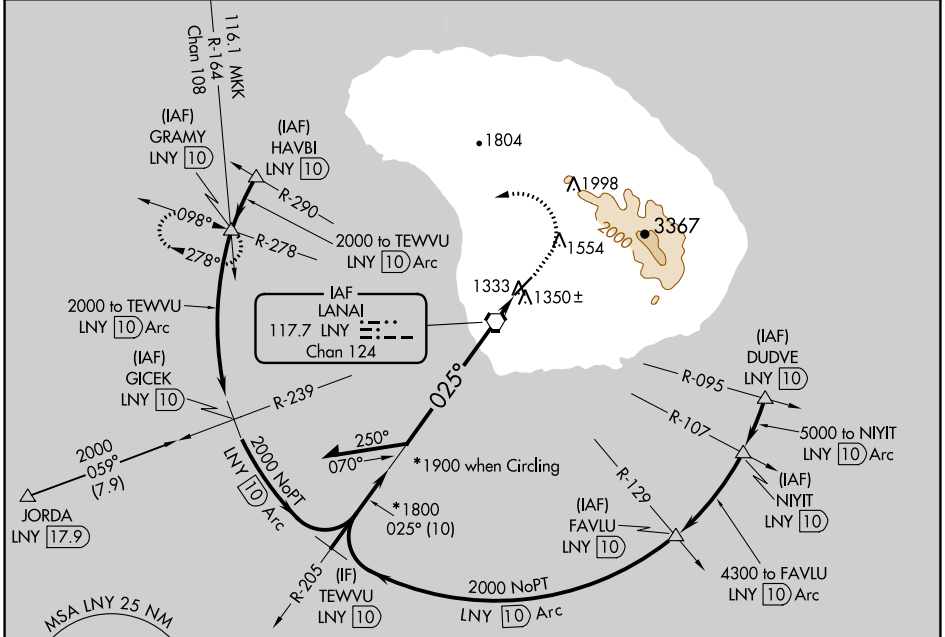

VORTAC LNY 117.7 Chan 124	APP CRS 025°	Rwy Idg TDZE Apt Elev	5000 1307 1308
---	------------------------	-----------------------------	---

VOR or TACAN RWY 3

LANAI (LNY)(PHNY)

▼ Circling Rwy 21 NA at night.

MISSED APPROACH: Climb to 1720 then climbing left turn to 3300 via heading 240° and LNY VORTAC R-278 to GRAMY INT/LNY 10 DME and hold.

AWOS-3P 118.375	HCF CENTER 119.3 307.1	CTAF 122.9
---------------------------	----------------------------------	----------------------

PAC, 31 OCT 2024 to 26 DEC 2024

PAC, 31 OCT 2024 to 26 DEC 2024

ELEV 1308	D TDZE 1307
-----------	--------------------