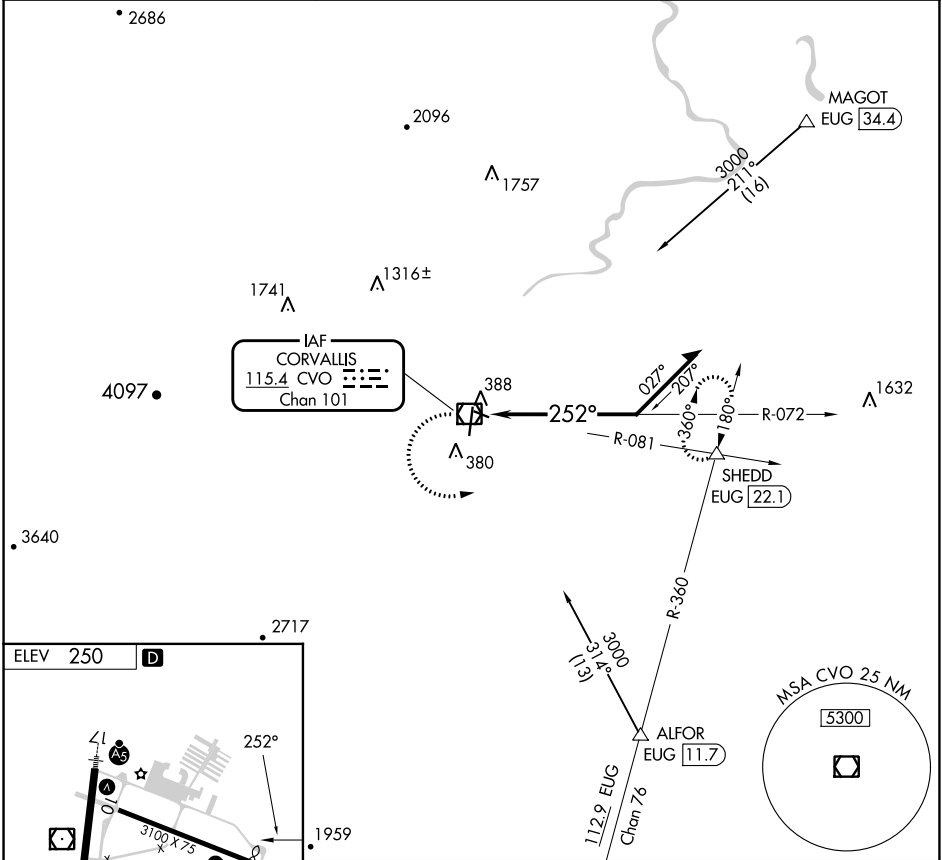

VOR/DME CVO 115.4 Chan 101	APP CRS 252°	Rwy Idg TDZE Apt Elev N/A N/A 250
--	------------------------	--

VOR-A

CORVALLIS MUNI (CVO)

⚠ When local altimeter setting not received, procedure NA. Circling Rwy 28 NA at night.

⚠ MISSED APPROACH: Climbing left turn to 3000 on CVO VOR/DME R-081 to SHEDD INT/EUG 22.1 DME and hold, continue climb-in-hold to 3000.

AWOS-3PT 135,775	CASCADE APP CON * 127.5 348.7	UNICOM 123.075 (CTAF) 0
----------------------------	---	--

CATEGORY	A	B	C	D
☑ CIRCLING	1400-1¼ 1150 (1200-1¼)	1400-1½ 1150 (1200-1½)	1400-3	1150 (1200-3)

NW-1, 31 OCT 2024 to 28 NOV 2024

NW-1, 31 OCT 2024 to 28 NOV 2024