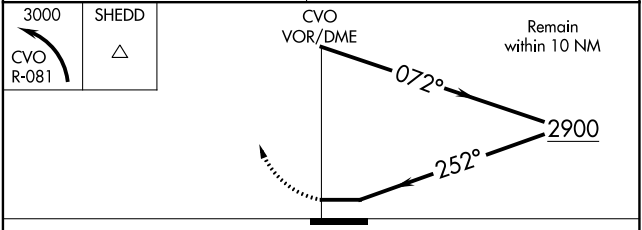

VOR/DME CVO 115.4 Chan 101	APP CRS 252°	Rwy Idg TDZE Apt Elev N/A N/A 250
--	------------------------	--

VOR-A

CORVALLIS MUNI (CVO)

⚠ When local altimeter setting not received, procedure NA. Circling Rwy 28 NA at night.

⚠ MISSED APPROACH: Climbing left turn to 3000 on CVO VOR/DME R-081 to SHEDD INT/EUG 22.1 DME and hold, continue climb-in-hold to 3000.

AWOS-3PT 135,775	CASCADE APP CON * 127.5 348.7	UNICOM 123.075 (CTAF) 0
----------------------------	---	--