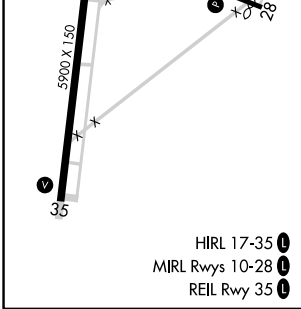

VOR/DME CVO 115.4 Chan 101	APP CRS 252°	Rwy Idg TDZE Apt Elev N/A N/A 250
--	------------------------	--

VOR-A

CORVALLIS MUNI (CVO)

⚠ When local altimeter setting not received, procedure NA. Circling Rwy 28 NA at night.

⚠ MISSED APPROACH: Climbing left turn to 3000 on CVO VOR/DME R-081 to SHEDD INT/EUG 22.1 DME and hold, continue climb-in-hold to 3000.

AWOS-3PT 135,775	CASCADE APP CON * 127.5 348.7	UNICOM 123.075 (CTAF) 0
----------------------------	---	--

CATEGORY	A	B	C	D
☑ CIRCLING	1400-1¼ 1150 (1200-1¼)	1400-1½ 1150 (1200-1½)	1400-3	1150 (1200-3)

NW-1, 31 OCT 2024 to 28 NOV 2024

NW-1, 31 OCT 2024 to 28 NOV 2024