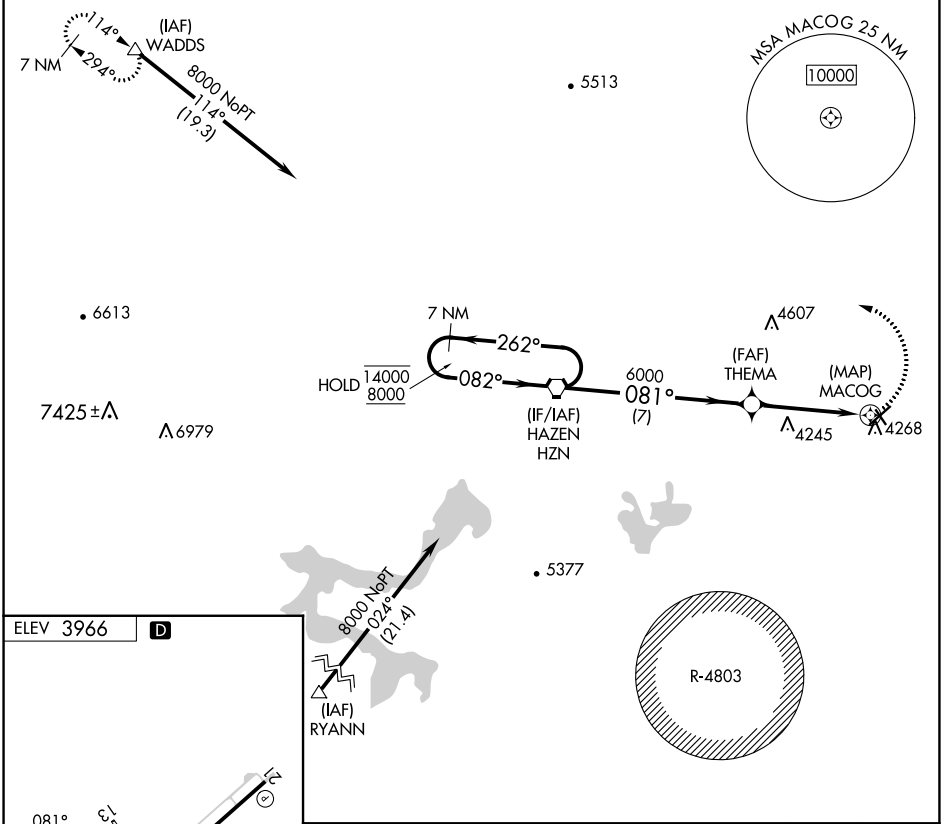

APP CRS 081°	Rwy Idg TDZE Apt Elev	N/A N/A 3966
------------------------	-----------------------------	---

RNAV (GPS)-C

FALLON MUNI (F.LX)

RNP APCH. ▼ Circling NA to Rwys 13 and 31. Circling to Rwy 21 NA at night. When local altimeter not received, use Fallon NAS altimeter setting.		MISSED APPROACH: Climbing left turn to 10100 direct WADDS and hold, continue climb-in-hold 10100.
--	--	---

AWOS-AV 118.25	KNFL ATIS * 370.925	NAVY FALLON APP CON * 120.85 360.2	UNICOM 122.8 (CTAF)
--------------------------	-------------------------------	--	-------------------------------

CATEGORY	A	B	C	D
C CIRCLING	4620-1	654 (700-1)	4620-1 ³ / ₄ 654 (700-1 ³ / ₄)	4620-2 654 (700-2)

SW-4, 31 OCT 2024 to 28 NOV 2024

SW-4, 31 OCT 2024 to 28 NOV 2024