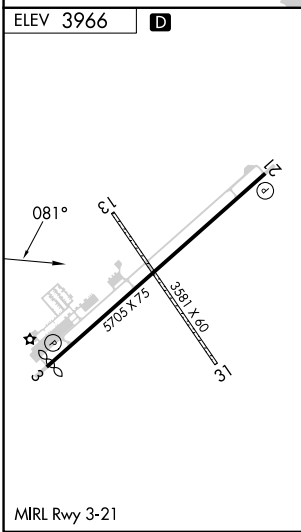

APP CRS 081°	Rwy Idg TDZE Apt Elev	N/A N/A 3966

RNAV (GPS)-C

FALLON MUNI (F.LX)

RNP APCH. ▼ Circling NA to Rwys 13 and 31. Circling to Rwy 21 NA at night. When local altimeter not received, use Fallon NAS altimeter setting.		MISSED APPROACH: Climbing left turn to 10100 direct WADDS and hold, continue climb-in-hold 10100.

AWOS-AV 118.25	KNFL ATIS * 370.925	NAVY FALLON APP CON * 120.85 360.2	UNICOM 122.8 (CTAF)

CATEGORY	A	B	C	D
C CIRCLING	4620-1	654 (700-1)	4620-1³/₄ 654 (700-1³/₄)	4620-2 654 (700-2)

SW-4, 31 OCT 2024 to 28 NOV 2024

SW-4, 31 OCT 2024 to 28 NOV 2024