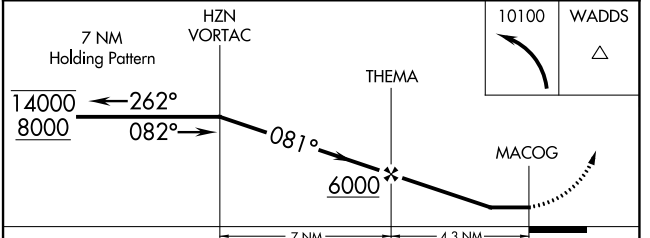

APP CRS 081°	Rwy Idg TDZE Apt Elev	N/A N/A 3966
------------------------	-----------------------------	---

RNAV (GPS)-C

FALLON MUNI (F.LX)

RNP APCH. ▼ Circling NA to Rwys 13 and 31. Circling to Rwy 21 NA at night. When local altimeter not received, use Fallon NAS altimeter setting.		MISSED APPROACH: Climbing left turn to 10100 direct WADDS and hold, continue climb-in-hold 10100.
--	--	---

AWOS-AV 118.25	KNFL ATIS * 370.925	NAVY FALLON APP CON * 120.85 360.2	UNICOM 122.8 (CTAF)
--------------------------	-------------------------------	--	-------------------------------

CATEGORY	A	B	C	D
C CIRCLING	4620-1	654 (700-1)	4620-1 ³ / ₄ 654 (700-1 ³ / ₄)	4620-2 654 (700-2)