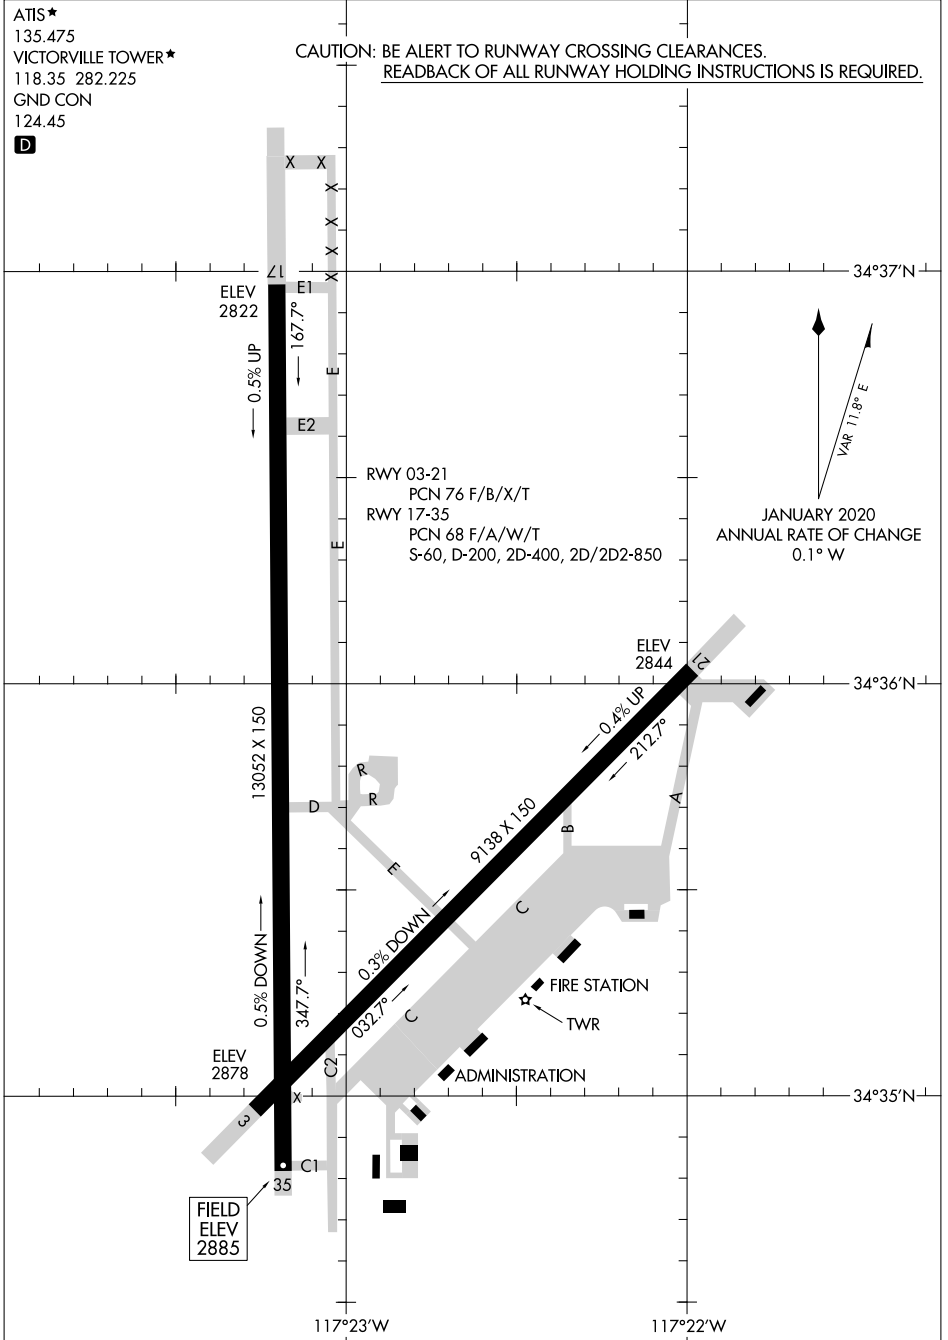

24137

AIRPORT DIAGRAM

SOUTHERN CALIFORNIA LOGISTICS (VCTV)
VICTORVILLE, CALIFORNIA

AL-794 (FAA)

ATIS★
135.475
VICTORVILLE TOWER★
118.35 282.225
GND CON
124.45
D

CAUTION: BE ALERT TO RUNWAY CROSSING CLEARANCES.
READBCK OF ALL RUNWAY HOLDING INSTRUCTIONS IS REQUIRED.

SW-3, 31 OCT 2024 to 28 NOV 2024

SW-3, 31 OCT 2024 to 28 NOV 2024

AIRPORT DIAGRAM

24137

VICTORVILLE, CALIFORNIA
SOUTHERN CALIFORNIA LOGISTICS (VCTV)