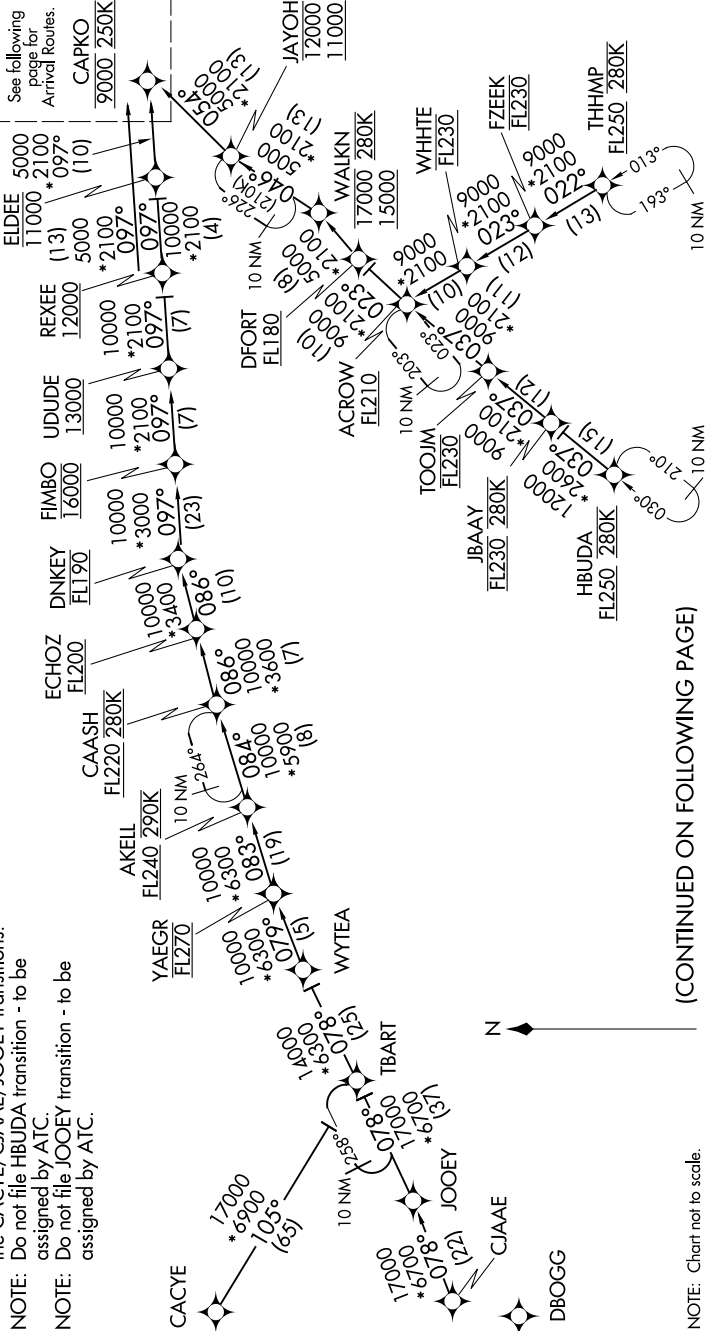

RAVNN SEVEN ARRIVAL (RNAV) Transition Routes

BALTIMORE, MARYLAND

NE-3, 31 OCT 2024 to 28 NOV 2024

CACYE TRANSITION (CACYE.RAVNN7)
 CJAAE TRANSITION (CJAAE.RAVNN7)
 HBUDA TRANSITION (HBUDA.RAVNN7): (ATC assigned only).
 JOOEY TRANSITION (JOOEY.RAVNN7): (ATC assigned only).
 THHMP TRANSITION (THHMP.RAVNN7)

RNAV 1 - DME/DME/IRU or GPS.
 RADAR required.

NOTE: Jet aircraft only.
 NOTE: All part 91, 101, 103, 105, 125, 133, 135, and 137 flight operations are prohibited on the CACYE/CJAAE/JOOEY transitions.
 NOTE: Do not file HBUDA transition - to be assigned by ATC.
 NOTE: Do not file JOOEY transition - to be assigned by ATC.

NOTE: Jet aircraft only.
 NOTE: All part 91, 101, 103, 105, 125, 133, 135, and 137 flight operations are prohibited on the CACYE/CJAAE/JOOEY transitions.
 NOTE: Do not file HBUDA transition - to be assigned by ATC.
 NOTE: Do not file JOOEY transition - to be assigned by ATC.

(CONTINUED ON FOLLOWING PAGE)

NE-3, 31 OCT 2024 to 28 NOV 2024

RAVNN SEVEN ARRIVAL (RNAV) Transition Routes

BALTIMORE, MARYLAND