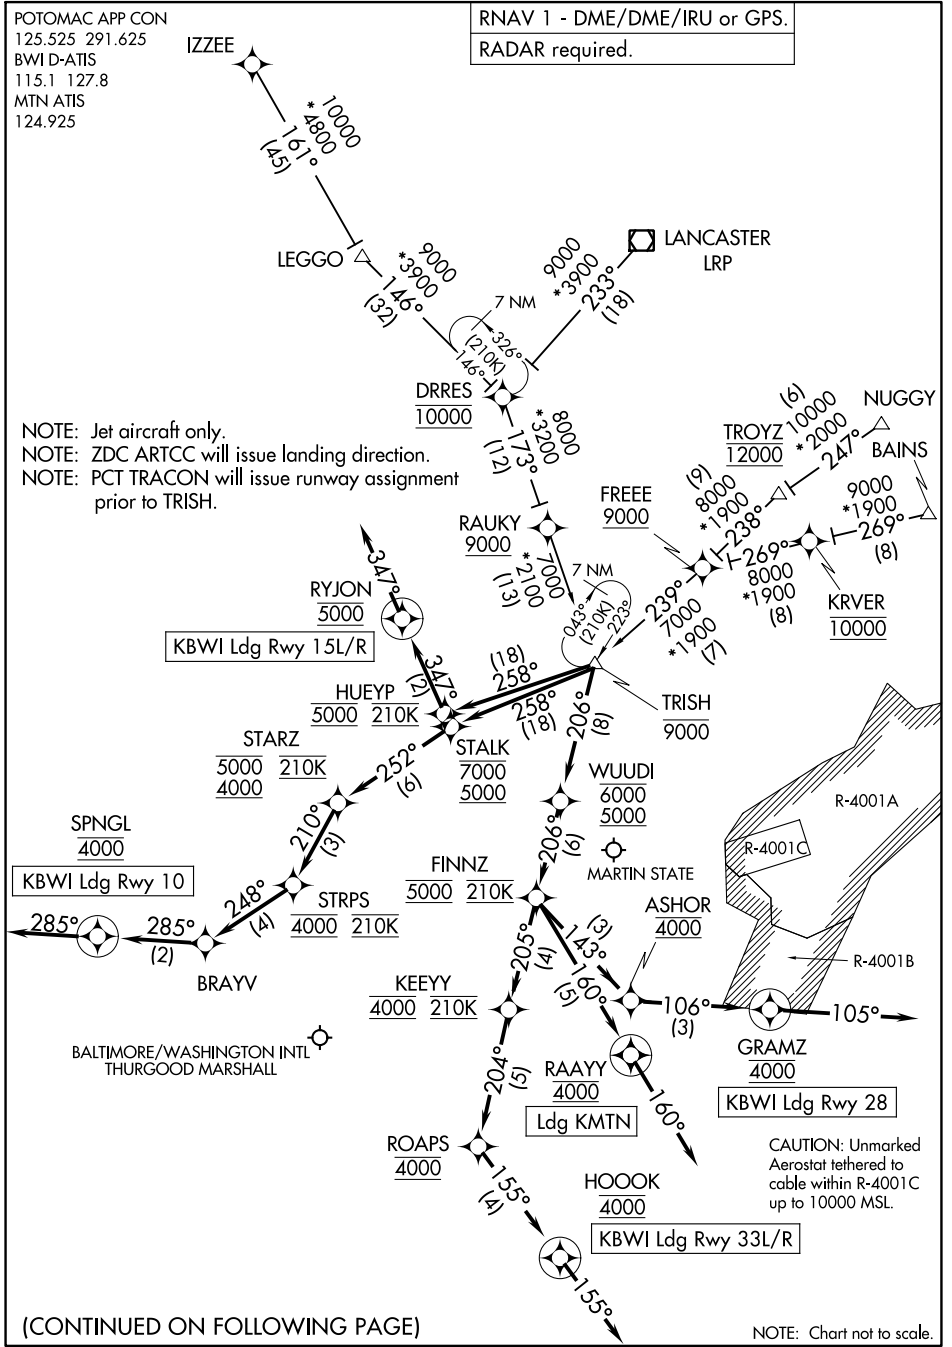

TRISH FOUR ARRIVAL (RNAV)

BALTIMORE, MARYLAND

POTOMAC APP CON
 125.525 291.625
 BWI D-ATIS
 115.1 127.8
 MTN ATIS
 124.925

RNAV 1 - DME/DME/IRU or GPS.
 RADAR required.

NOTE: Jet aircraft only.
 NOTE: ZDC ARTCC will issue landing direction.
 NOTE: PCT TRACON will issue runway assignment
 prior to TRISH.

NE-3, 31 OCT 2024 to 28 NOV 2024

NE-3, 31 OCT 2024 to 28 NOV 2024

(CONTINUED ON FOLLOWING PAGE)

NOTE: Chart not to scale.

TRISH FOUR ARRIVAL (RNAV)

BALTIMORE, MARYLAND