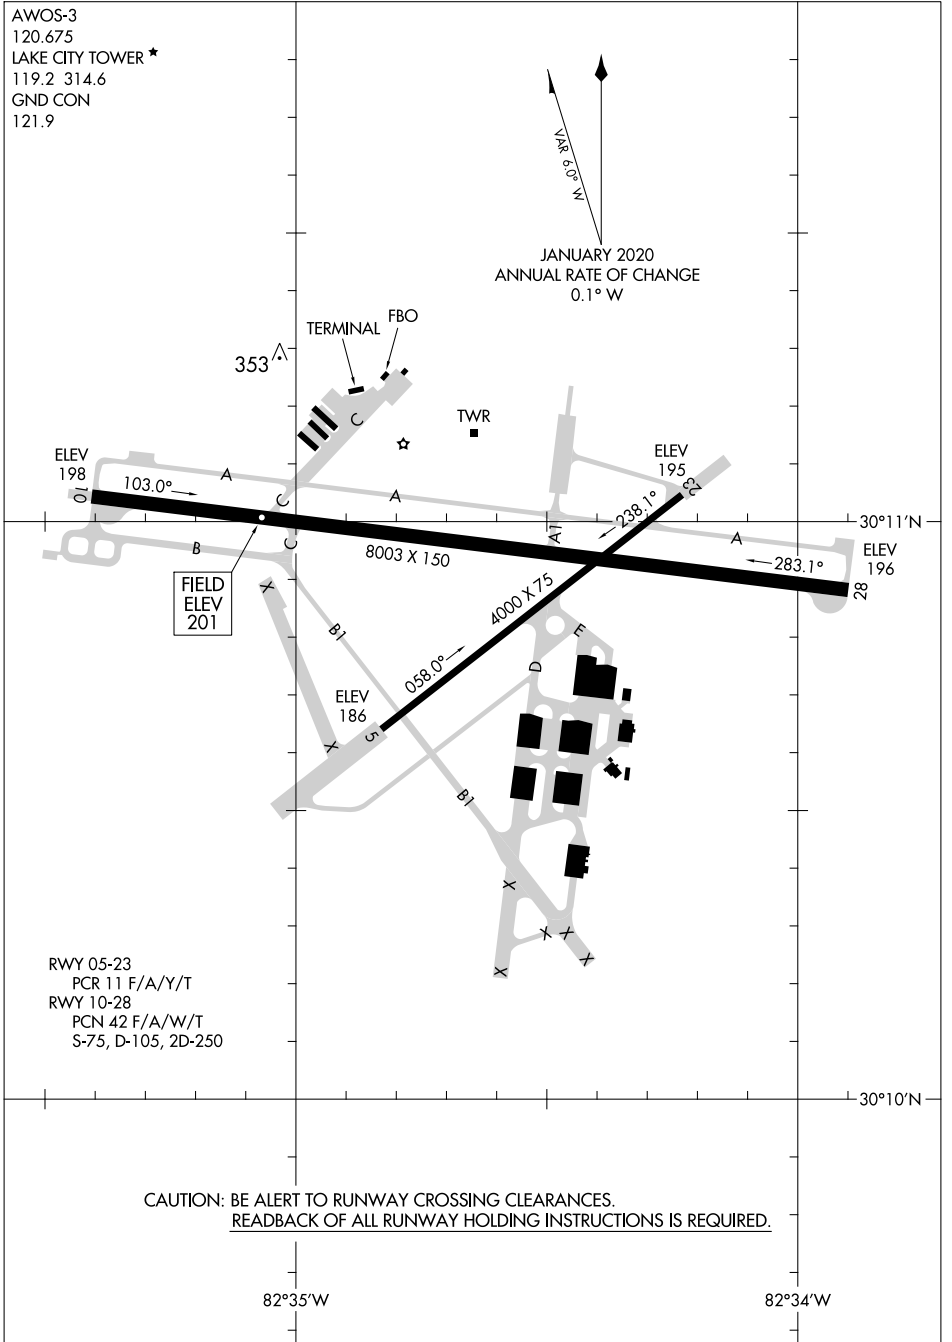

23054

AIRPORT DIAGRAM

AL-811 (FAA)

LAKE CITY GATEWAY (LCQ)

LAKE CITY, FLORIDA

AWOS-3
 120.675
 LAKE CITY TOWER ★
 119.2 314.6
 GND CON
 121.9

 JANUARY 2020
 ANNUAL RATE OF CHANGE
 0.1° W

SE-3, 31 OCT 2024 to 28 NOV 2024

SE-3, 31 OCT 2024 to 28 NOV 2024

CAUTION: BE ALERT TO RUNWAY CROSSING CLEARANCES.
READBACK OF ALL RUNWAY HOLDING INSTRUCTIONS IS REQUIRED.

AIRPORT DIAGRAM

23054

LAKE CITY, FLORIDA

LAKE CITY GATEWAY (LCQ)