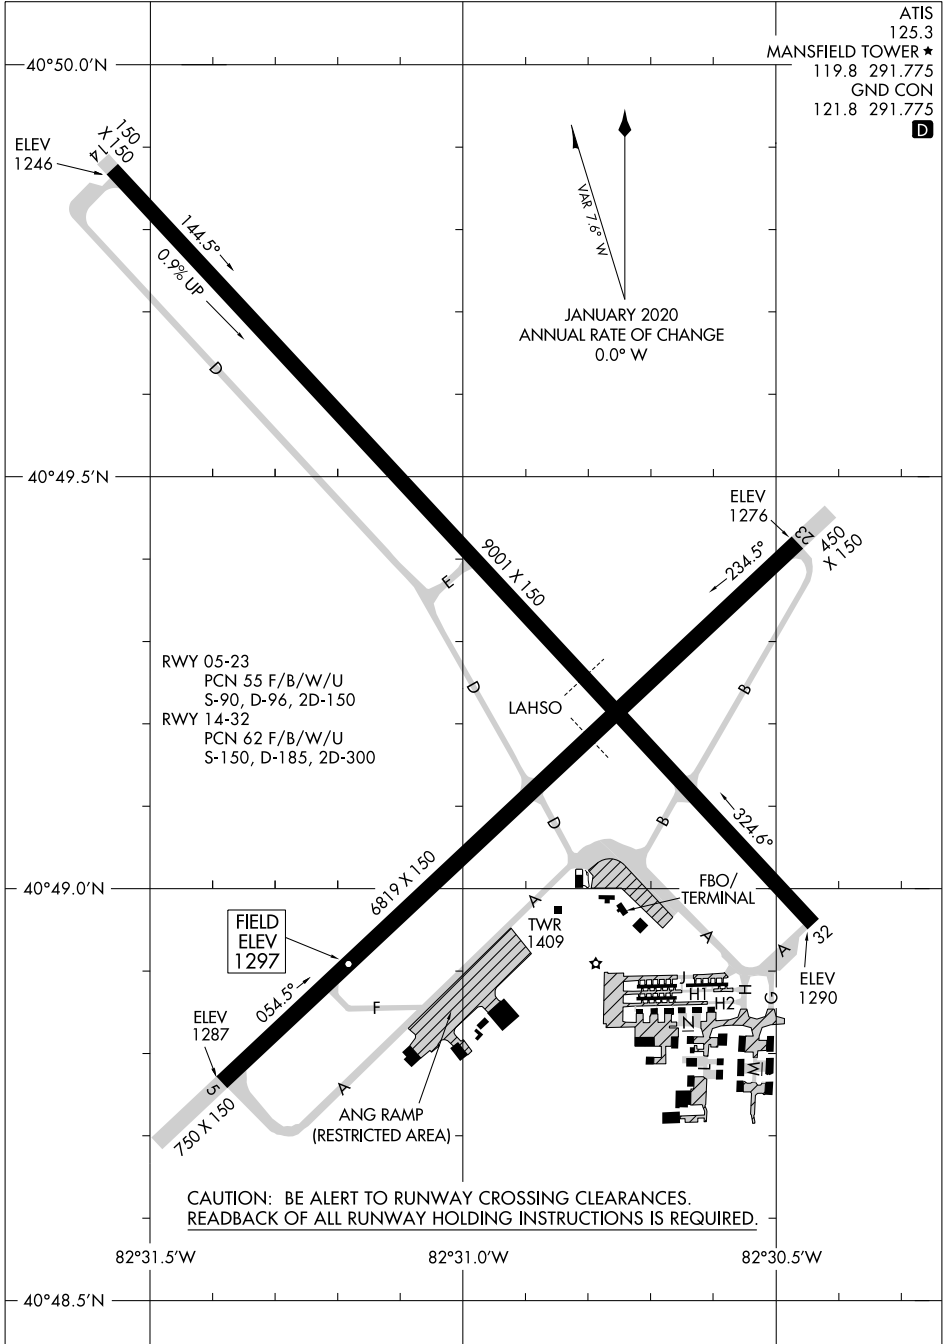

24305

# AIRPORT DIAGRAM

AL-860 (FAA)

MANSFIELD LAHM RGNL (MFD)  
MANSFIELD, OHIO

ATIS 125.3  
 MANSFIELD TOWER ★ 119.8 291.775  
 GND CON 121.8 291.775  

EC-2, 31 OCT 2024 to 28 NOV 2024

EC-2, 31 OCT 2024 to 28 NOV 2024

# AIRPORT DIAGRAM

24305

MANSFIELD, OHIO  
MANSFIELD LAHM RGNL (MFD)