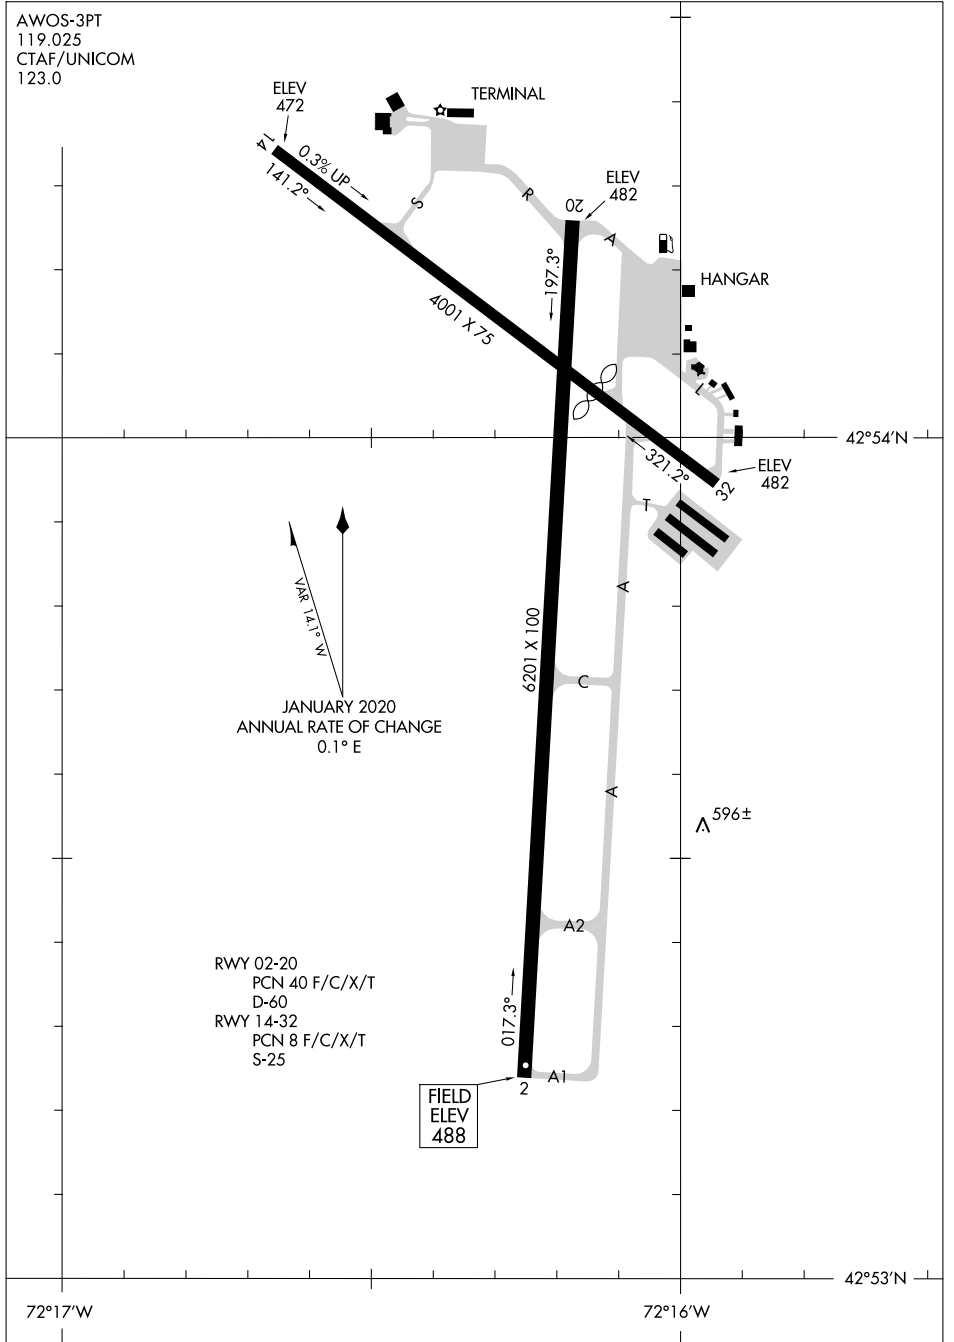

22083

# AIRPORT DIAGRAM

AL-868 (FAA)

DILLANT/HOPKINS (EEN)  
KEENE, NEW HAMPSHIRE

AWOS-3PT  
119.025  
CTAF/UNICOM  
123.0

NE-1, 31 OCT 2024 to 28 NOV 2024

NE-1, 31 OCT 2024 to 28 NOV 2024

# AIRPORT DIAGRAM

22083

KEENE, NEW HAMPSHIRE  
DILLANT/HOPKINS (EEN)