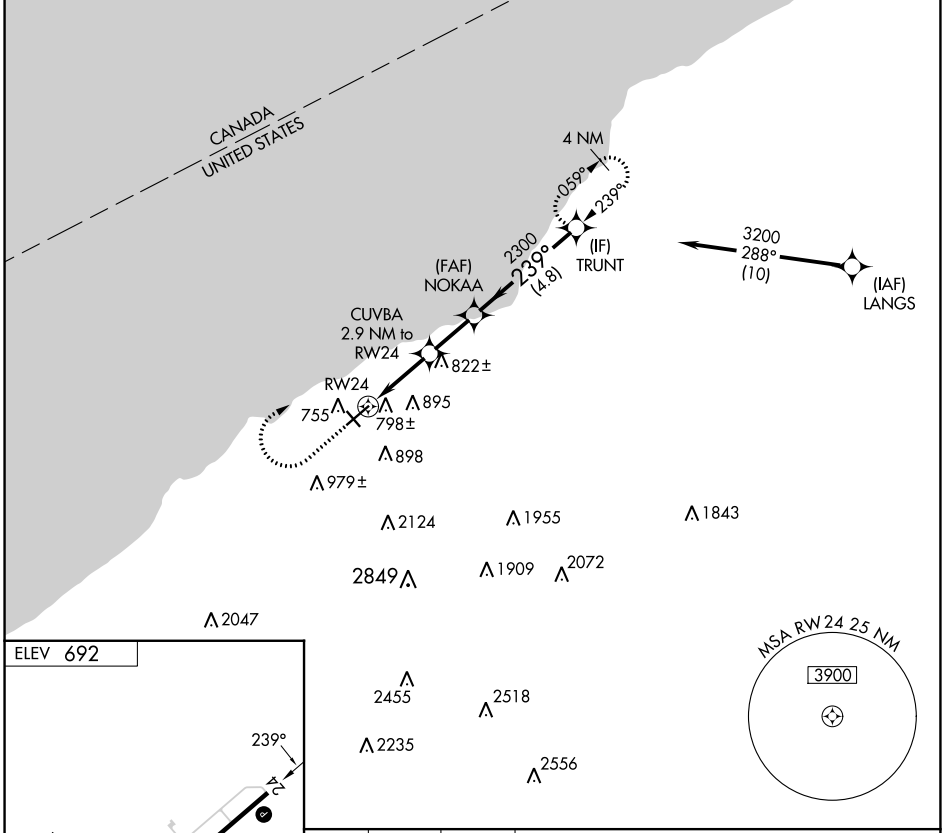

APP CRS	Rwy Idg	N/A
239°	TDZE	N/A
	Apt Elev	692

RNAV (GPS)-A

CHAUTAUGUA COUNTY/DUNKIRK (DKK)

RNP APCH - GPS.

⚠ Circling Cat D NA southeast of Rwy 6 and southwest of Rwy 33.
⚠ Circling Rwy 6, 24, 33 NA at night.
⚠ -22°C Rwy 6, 24, 33 helicopter visibility reduction below 1 SM NA.

MISSED APPROACH: Climb to 1900 then climbing right turn to 3200 direct TRUNT and hold.

ASOS 119.275	BUFFALO APP CON 126.5 317.6	UNICOM 123.075 (CTAF) 0
------------------------	---------------------------------------	-----------------------------------

CATEGORY	A	B	C	D
C CIRCLING	1200-1 508 (600-1)	1320-1 628 (700-1)	1640-2¾ 948 (1000-2¾)	2140-3 1448 (1500-3)

NE-2, 31 OCT 2024 to 28 NOV 2024

NE-2, 31 OCT 2024 to 28 NOV 2024