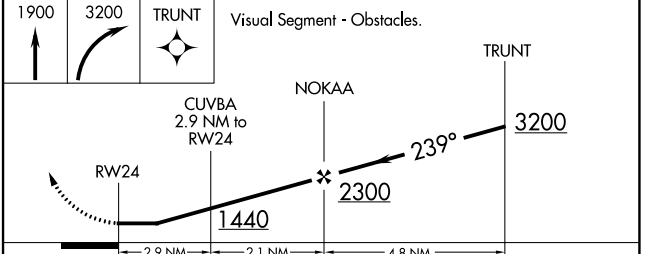

APP CRS	Rwy Idg	N/A
239°	TDZE	N/A
	Apt Elev	692

RNAV (GPS)-A

CHAUTAUGUA COUNTY/DUNKIRK (DKK)

RNP APCH - GPS.

⚠ Circling Cat D NA southeast of Rwy 6 and southwest of Rwy 33.
⚠ Circling Rwy 6, 24, 33 NA at night.
⚠ -22°C Rwy 6, 24, 33 helicopter visibility reduction below 1 SM NA.

MISSED APPROACH: Climb to 1900 then climbing right turn to 3200 direct TRUNT and hold.

ASOS 119.275	BUFFALO APP CON 126.5 317.6	UNICOM 123.075 (CTAF) 0
------------------------	---------------------------------------	-----------------------------------

CATEGORY	A	B	C	D
C CIRCLING	1200-1 508 (600-1)	1320-1 628 (700-1)	1640-2¾ 948 (1000-2¾)	2140-3 1448 (1500-3)

NE-2, 31 OCT 2024 to 28 NOV 2024

NE-2, 31 OCT 2024 to 28 NOV 2024