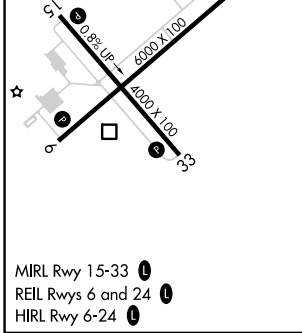

APP CRS	Rwy Idg	N/A
239°	TDZE	N/A
	Apt Elev	692

RNAV (GPS)-A

CHAUTAUGUA COUNTY/DUNKIRK (DKK)

RNP APCH - GPS.

⚠ Circling Cat D NA southeast of Rwy 6 and southwest of Rwy 33.
⚠ Circling Rwy 6, 24, 33 NA at night.
⚠ -22°C Rwy 6, 24, 33 helicopter visibility reduction below 1 SM NA.

MISSED APPROACH: Climb to 1900 then climbing right turn to 3200 direct TRUNT and hold.

ASOS 119.275	BUFFALO APP CON 126.5 317.6	UNICOM 123.075 (CTAF) 0
------------------------	---------------------------------------	-----------------------------------