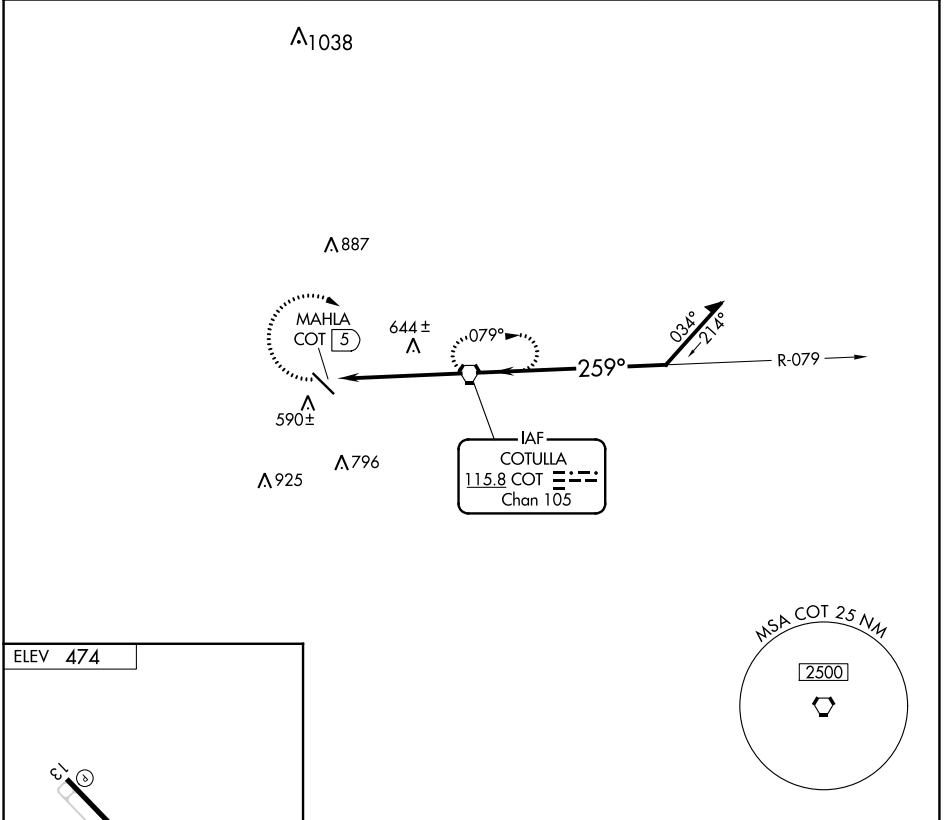

VORTAC COT 115.8 Chan 105	APP CRS 259°	Rwy Idg TDZE Apt Elev	N/A N/A 474
---	------------------------	-----------------------------	--

VOR-A

COTULLA-LA SALLE COUNTY (COT)

▽ When local altimeter setting not received, use Pleasanton Muni altimeter setting; increase all MDA 120 feet, Circling Cat C visibility ½ SM.

MISSED APPROACH: Climbing right turn to 2100 direct COT VORTAC and hold.

ASOS 118.325	HOUSTON CENTER 134.6 322.5	UNICOM 122.7 (CTAF) 0
------------------------	--------------------------------------	---------------------------------

FAF to MAP 5 NM						CATEGORY	A	B	C	D
Knots	60	90	120	150	180	☑ CIRCLING	920-1 446 (500-1)	940-1 466 (500-1)	1120-1¾ 646 (700-1¾)	NA
Min:Sec	5:00	3:20	2:30	2:00	1:40					

SC-3, 31 OCT 2024 to 28 NOV 2024

SC-3, 31 OCT 2024 to 28 NOV 2024