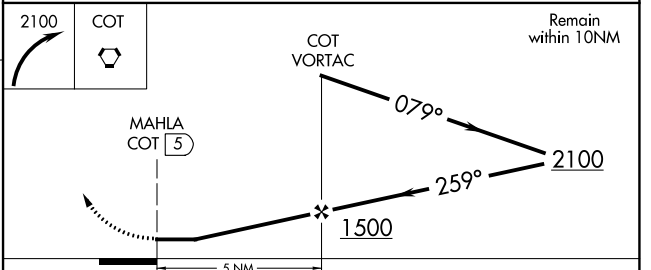

VORTAC COT 115.8 Chan 105	APP CRS 259°	Rwy Idg TDZE Apt Elev	N/A N/A 474
---	------------------------	-----------------------------	--

VOR-A

COTULLA-LA SALLE COUNTY (COT)

▽ When local altimeter setting not received, use Pleasanton Muni altimeter setting; increase all MDA 120 feet, Circling Cat C visibility ½ SM.

MISSED APPROACH: Climbing right turn to 2100 direct COT VORTAC and hold.

ASOS 118.325	HOUSTON CENTER 134.6 322.5	UNICOM 122.7 (CTAF) 0
------------------------	--------------------------------------	---------------------------------

FAF to MAP 5 NM						CATEGORY	A	B	C	D
Knots	60	90	120	150	180	☑ CIRCLING	920-1 446 (500-1)	940-1 466 (500-1)	1120-1¾ 646 (700-1¾)	NA
Min:Sec	5:00	3:20	2:30	2:00	1:40					

SC-3, 31 OCT 2024 to 28 NOV 2024