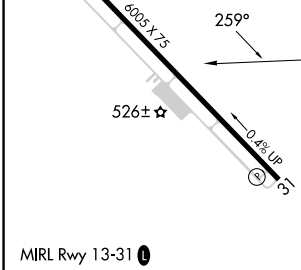

VORTAC COT 115.8 Chan 105	APP CRS 259°	Rwy Idg TDZE Apt Elev	N/A N/A 474
---	------------------------	-----------------------------	--

VOR-A

COTULLA-LA SALLE COUNTY (COT)

▽ When local altimeter setting not received, use Pleasanton Muni altimeter setting; increase all MDA 120 feet, Circling Cat C visibility ½ SM.

MISSED APPROACH: Climbing right turn to 2100 direct COT VORTAC and hold.

ASOS 118.325	HOUSTON CENTER 134.6 322.5	UNICOM 122.7 (CTAF) 0
------------------------	--------------------------------------	---------------------------------

FAF to MAP 5 NM						CATEGORY	A	B	C	D
Knots	60	90	120	150	180	☑ CIRCLING	920-1 446 (500-1)	940-1 466 (500-1)	1120-1¾ 646 (700-1¾)	NA
Min:Sec	5:00	3:20	2:30	2:00	1:40					

SC-3, 31 OCT 2024 to 28 NOV 2024