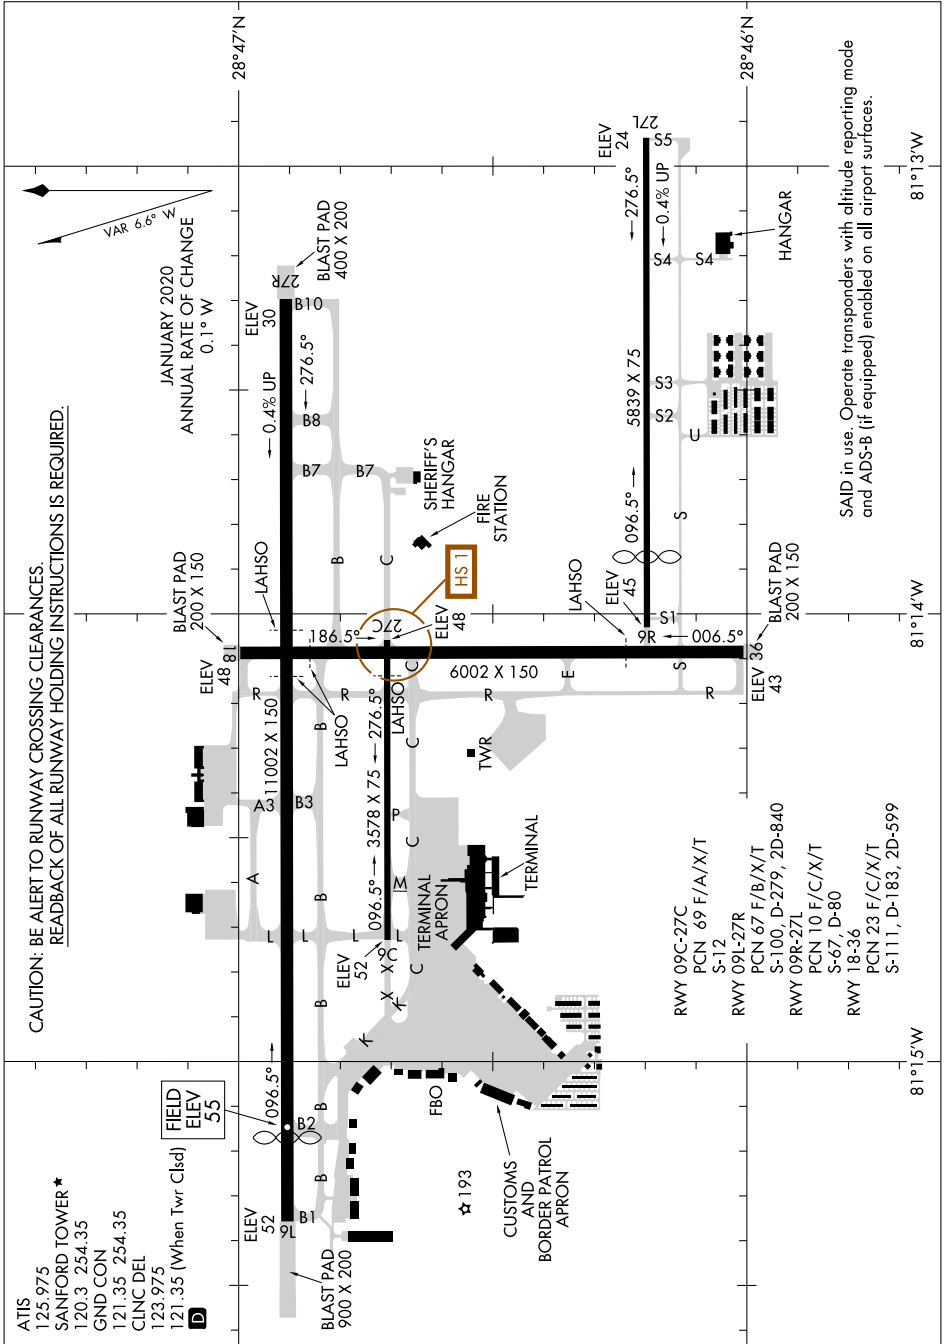

# AIRPORT DIAGRAM

AL-917 (FAA)

ORLANDO SANFORD INTL (SF'B)  
ORLANDO, FLORIDA

SE-3, 31 OCT 2024 to 28 NOV 2024

SE-3, 31 OCT 2024 to 28 NOV 2024

# AIRPORT DIAGRAM

ORLANDO, FLORIDA  
ORLANDO SANFORD INTL (SF'B)