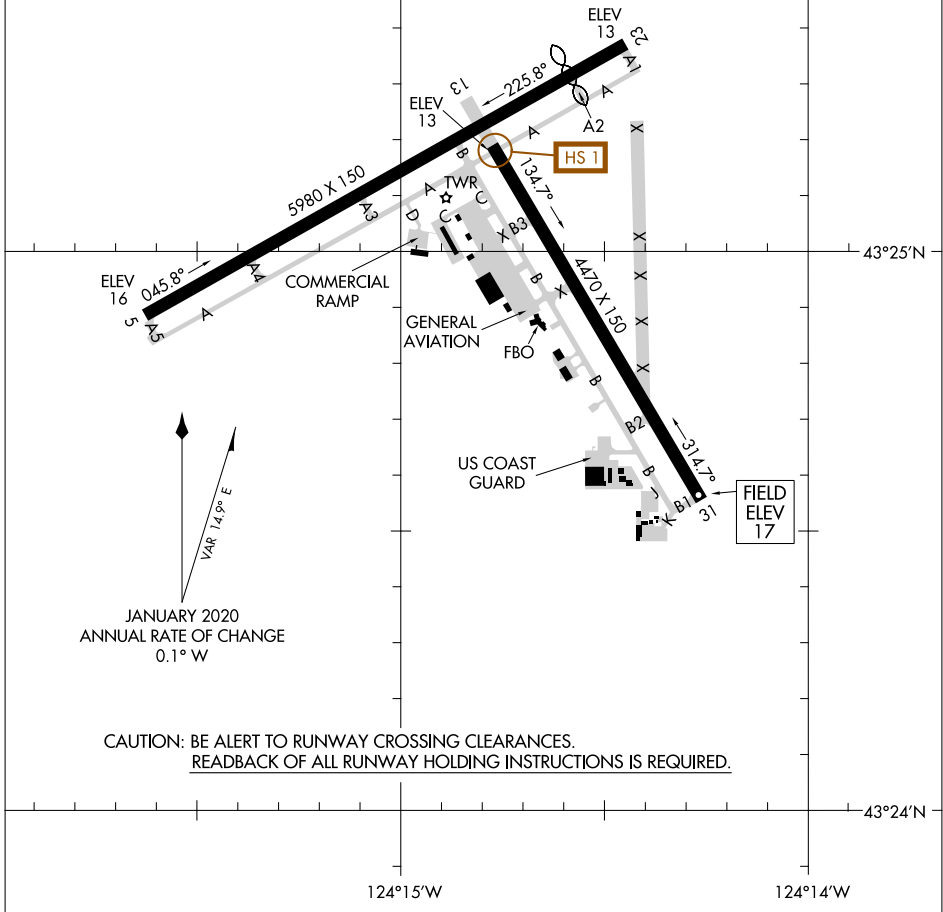

22195

AIRPORT DIAGRAM

SOUTHWEST OREGON RGNL (OTH)
NORTH BEND, OREGON

AL-929 (FAA)

AWOS-3PT
135.075
NORTH BEND TOWER ★
118.45
GND CON
127.1

D

RWY 05-23
PCN 62 F/B/W/T
S-120, D-215, 2D-340, 2D/2D2-800
RWY 13-31
PCN 55 F/C/W/T
S-120, D-190, 2D-305, 2D/2D2-735

△ 207

43°26'N

NW-1, 31 OCT 2024 to 28 NOV 2024

NW-1, 31 OCT 2024 to 28 NOV 2024

AIRPORT DIAGRAM

22195

SOUTHWEST OREGON RGNL (OTH)
NORTH BEND, OREGON