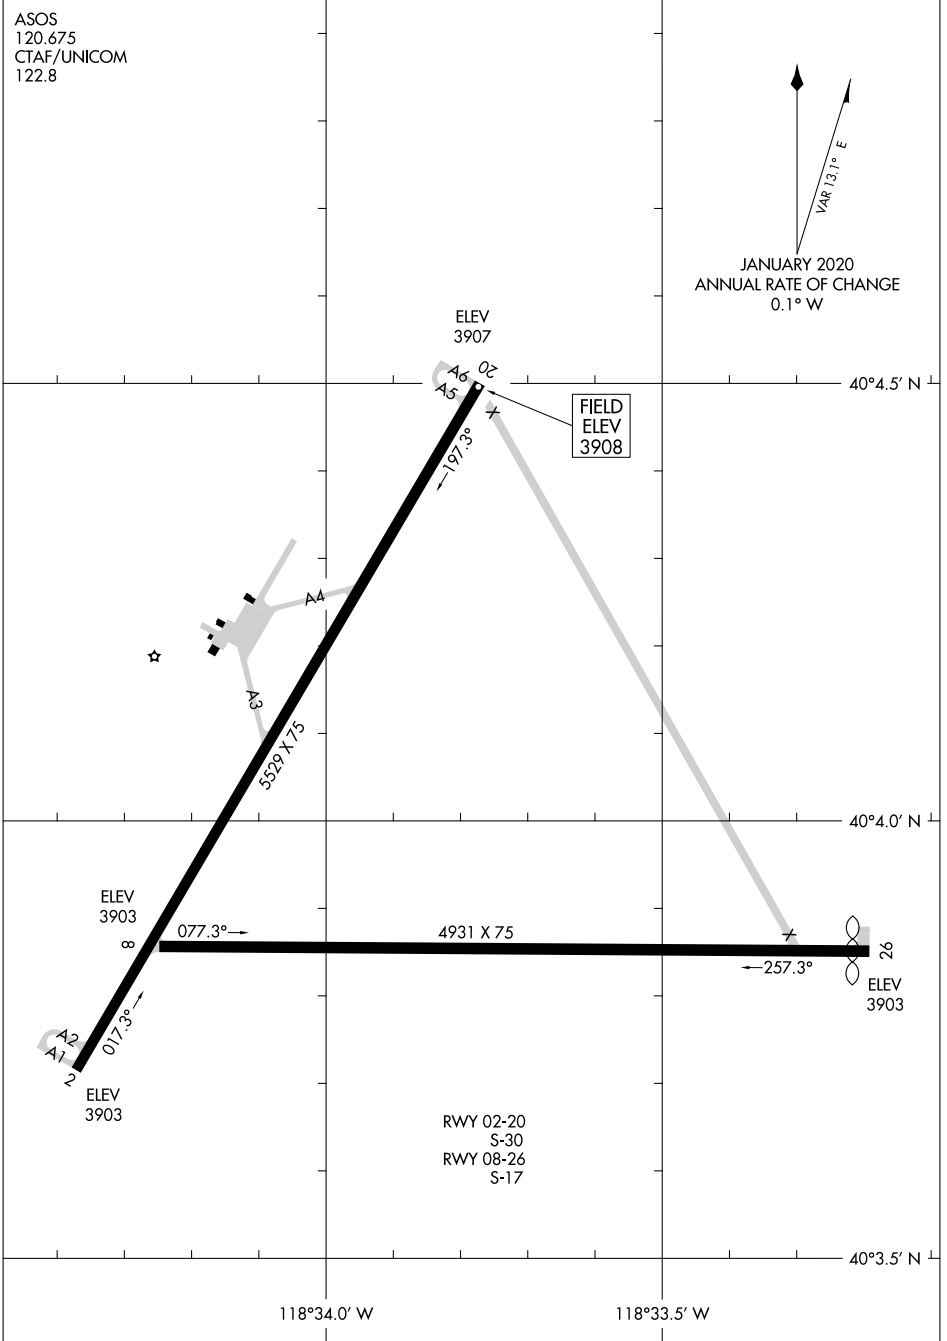

23110

AIRPORT DIAGRAM

AL-941 (FAA)

DERBY FLD (LOL)
LOVELOCK, NEVADA

ASOS
120.675
CTAF/UNICOM
122.8

SW-4, 31 OCT 2024 to 28 NOV 2024

SW-4, 31 OCT 2024 to 28 NOV 2024

AIRPORT DIAGRAM

23110

LOVELOCK, NEVADA
DERBY FLD (LOL)