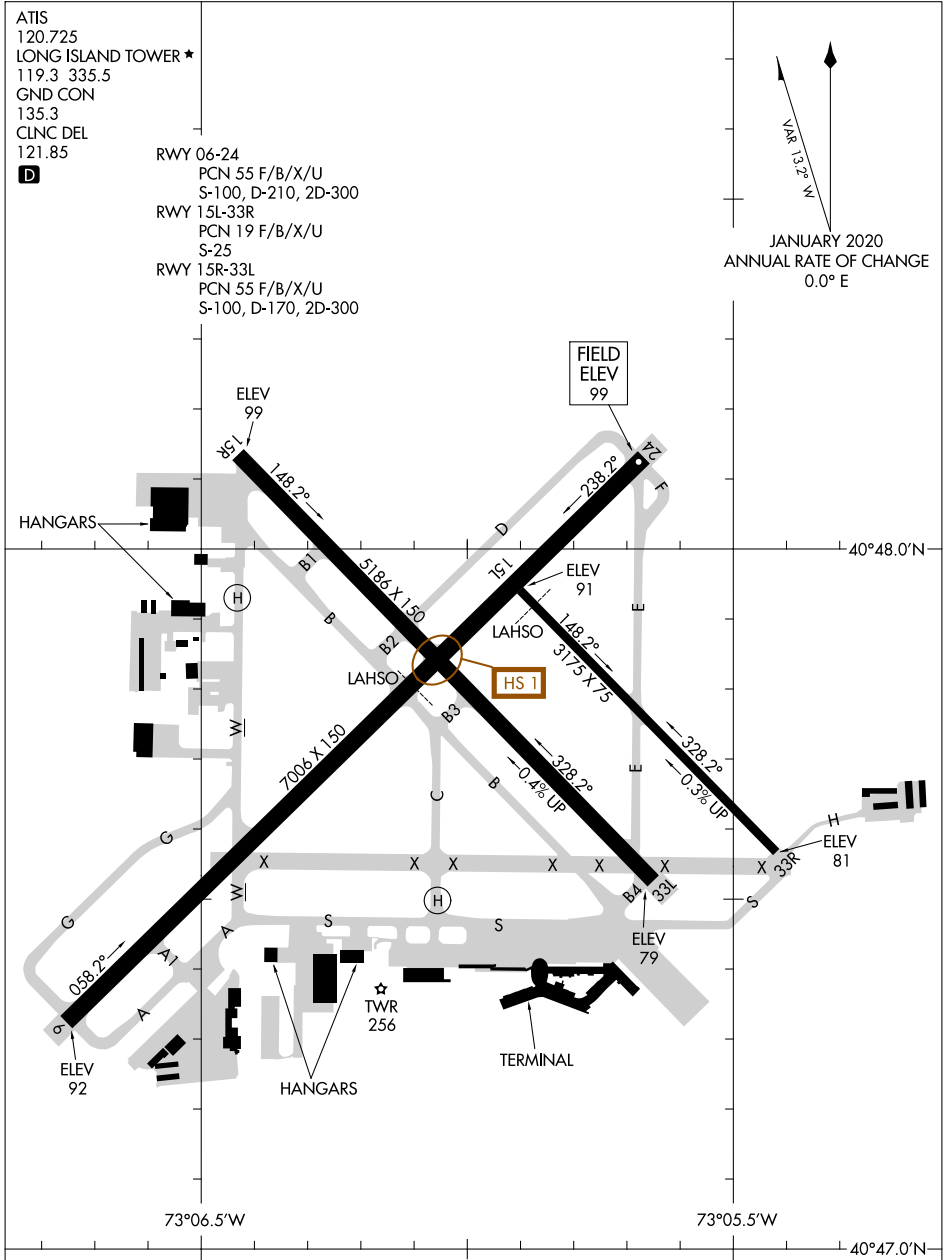

23222

AIRPORT DIAGRAM

AL-948 (FAA)

LONG ISLAND MAC ARTHUR (ISP)
NEW YORK, NEW YORK

ATIS
120.725
LONG ISLAND TOWER ★
119.3 335.5
GND CON
135.3
CLNC DEL
121.85

D

RWY 06-24
PCN 55 F/B/X/U
S-100, D-210, 2D-300
RWY 15L-33R
PCN 19 F/B/X/U
S-25
RWY 15R-33L
PCN 55 F/B/X/U
S-100, D-170, 2D-300

JANUARY 2020
ANNUAL RATE OF CHANGE
0.0° E

NE-2, 31 OCT 2024 to 28 NOV 2024

NE-2, 31 OCT 2024 to 28 NOV 2024

CAUTION: BE ALERT TO RUNWAY CROSSING CLEARANCES.
READBACK OF ALL RUNWAY HOLDING INSTRUCTIONS IS REQUIRED.

AIRPORT DIAGRAM

23222

NEW YORK, NEW YORK
LONG ISLAND MAC ARTHUR (ISP)