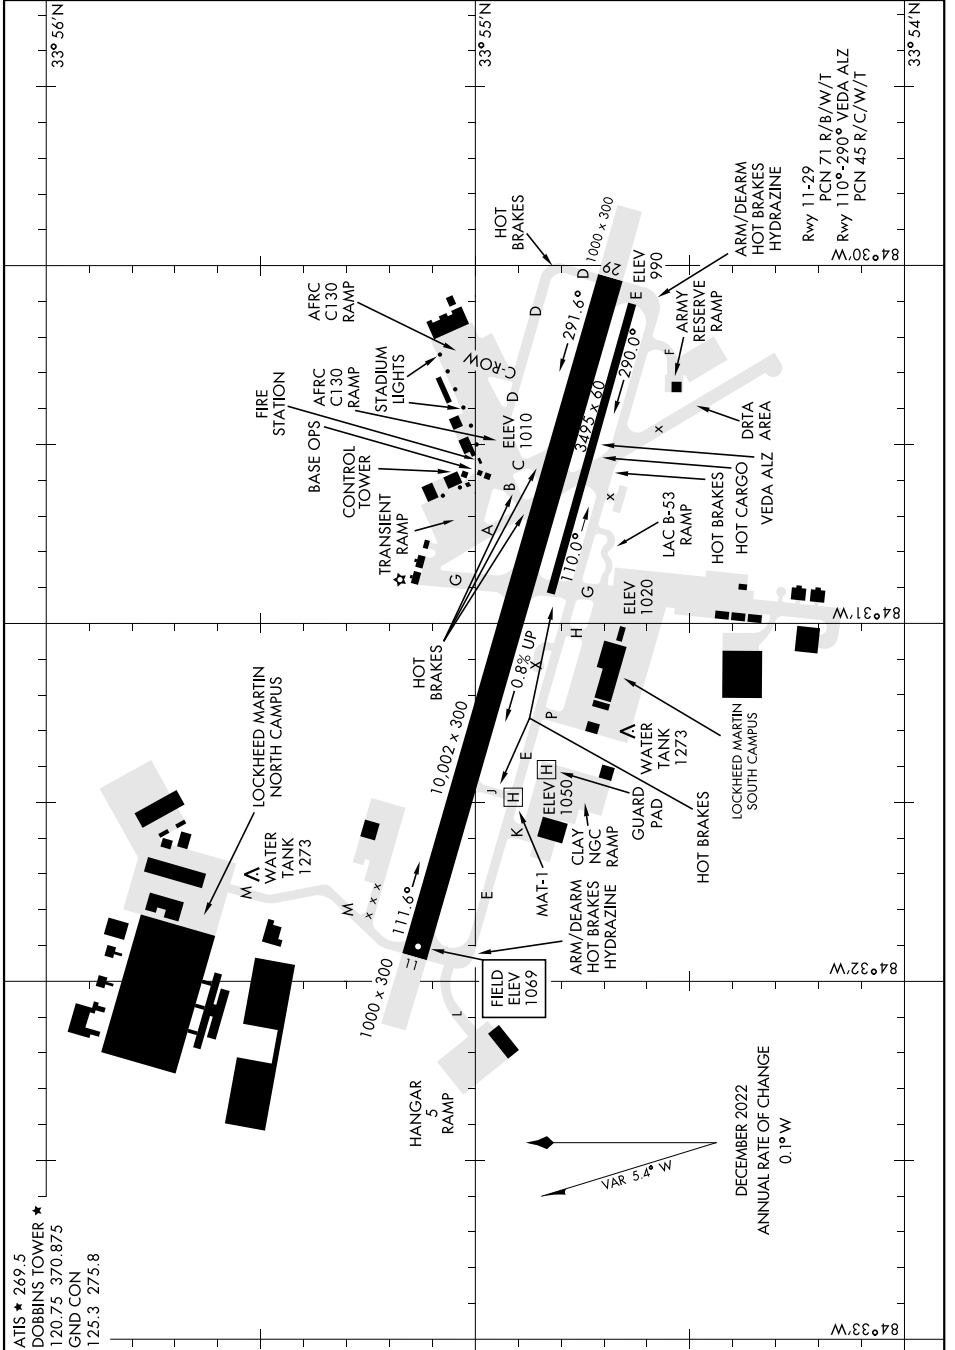

# AIRPORT DIAGRAM

AL-959 [USAF]

DOBBINS ARB (KMGE)

MARIETTA, GEORGIA

SE-4, 31 OCT 2024 TO 28 NOV 2024

SE-4, 31 OCT 2024 TO 28 NOV 2024

# AIRPORT DIAGRAM

MARIETTA, GEORGIA

DOBBINS ARB (KMGE)

ATIS \* 269.5  
 DOBBINS TOWER \* 120.75 370.875  
 GND CON 125.3 275.8

Rwy 11-29 PCN 71 R/B/W/T  
 Rwy 110°-290° VEDA ALZ PCN 45 R/C/W/T

DECEMBER 2022  
 ANNUAL RATE OF CHANGE  
 0.1° W