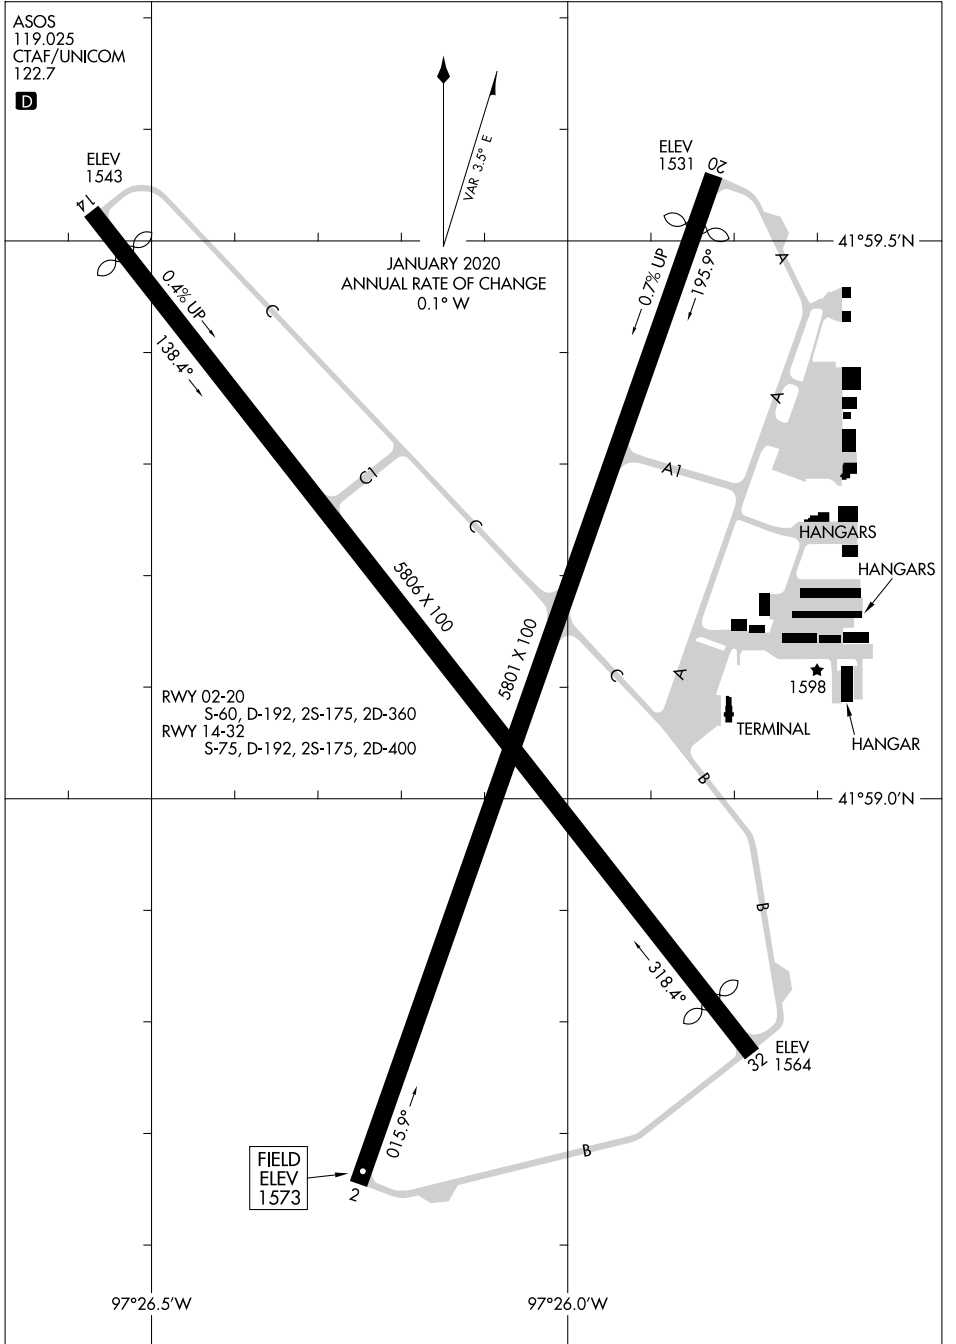

21112 **AIRPORT DIAGRAM** NORFOLK RGNL/KARL STEFAN MEML FLD (OFK) NORFOLK, NEBRASKA
 AL-974 (FAA)

ASOS
 119,025
 CTAF/UNICOM
 122.7

NC-2, 31 OCT 2024 to 28 NOV 2024

NC-2, 31 OCT 2024 to 28 NOV 2024

AIRPORT DIAGRAM NORFOLK, NEBRASKA
 21112 NORFOLK RGNL/KARL STEFAN MEML FLD (OFK)