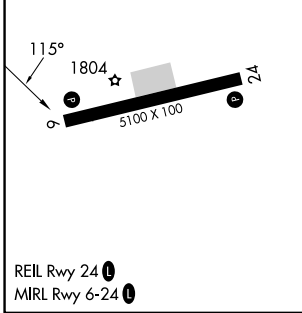

VORTAC ORT 116.3 Chan 110	APP CRS 115°	Rwy Idg TDZE Apt Elev 1720	N/A N/A
---	------------------------	--	--------------------------

VOR-A

NORTHWAY (ORT)(PAOR)

DME required. ▽ ❄️ -37°C	MISSED APPROACH: Climb to 8400 on ORT R-121 to JITOT/ORT 15 DME and hold, continue climb-in-hold to 8400.
--------------------------------	---

ASOS 135.4	ANCHORAGE CENTER 126.55 323.0	NORTHWAY RADIO 123.6 (CTAF) 0
----------------------	---	---

AK, 31 OCT 2024 to 26 DEC 2024

AK, 31 OCT 2024 to 26 DEC 2024

CATEGORY	A	B	C	D
CIRCLING	2160-1 440 (500-1)	2180-1 460 (500-1)	2240-1½ 520 (600-1½)	2340-2 620 (700-2)