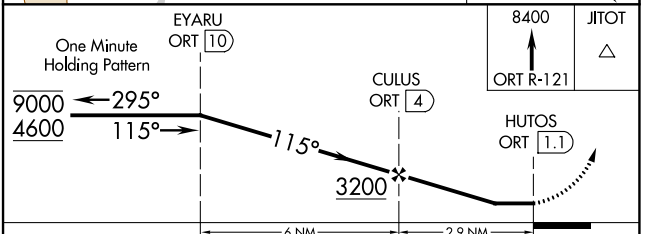

VORTAC ORT 116.3 Chan 110	APP CRS 115°	Rwy Idg TDZE Apt Elev 1720	N/A N/A
---	------------------------	--	--------------------------

VOR-A

NORTHWAY (ORT)(PAOR)

DME required. ▽ ❄️ -37°C	MISSED APPROACH: Climb to 8400 on ORT R-121 to JITOT/ORT 15 DME and hold, continue climb-in-hold to 8400.
--------------------------------	---

ASOS 135.4	ANCHORAGE CENTER 126.55 323.0	NORTHWAY RADIO 123.6 (CTAF) 0
----------------------	---	---

AK, 31 OCT 2024 to 26 DEC 2024

AK, 31 OCT 2024 to 26 DEC 2024

CATEGORY	A	B	C	D
CIRCLING	2160-1 440 (500-1)	2180-1 460 (500-1)	2240-1½ 520 (600-1½)	2340-2 620 (700-2)