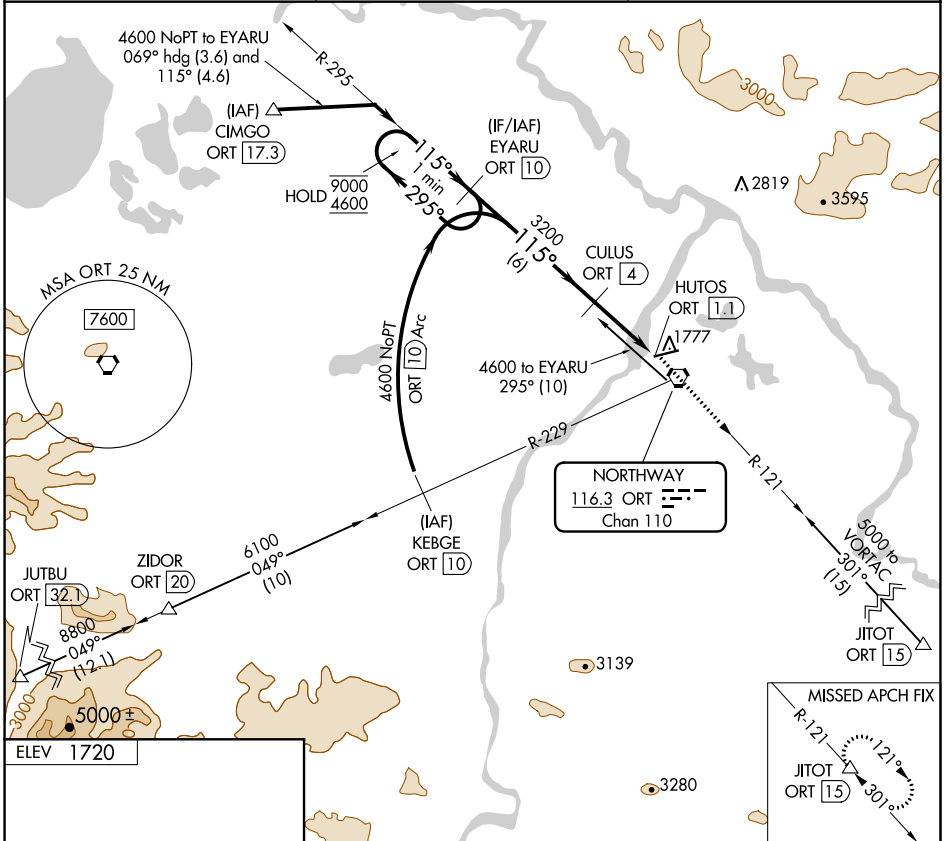

VORTAC ORT 116.3 Chan 110	APP CRS 115°	Rwy Idg TDZE Apt Elev 1720	N/A N/A
---	------------------------	--	--------------------------

VOR-A

NORTHWAY (ORT)(PAOR)

DME required. ▽ ❄️ -37°C	MISSED APPROACH: Climb to 8400 on ORT R-121 to JITOT/ORT 15 DME and hold, continue climb-in-hold to 8400.
--------------------------------	---

ASOS 135.4	ANCHORAGE CENTER 126.55 323.0	NORTHWAY RADIO 123.6 (CTAF) 0
----------------------	---	---

AK, 31 OCT 2024 to 26 DEC 2024

AK, 31 OCT 2024 to 26 DEC 2024

CATEGORY	A	B	C	D
CIRCLING	2160-1 440 (500-1)	2180-1 460 (500-1)	2240-1½ 520 (600-1½)	2340-2 620 (700-2)