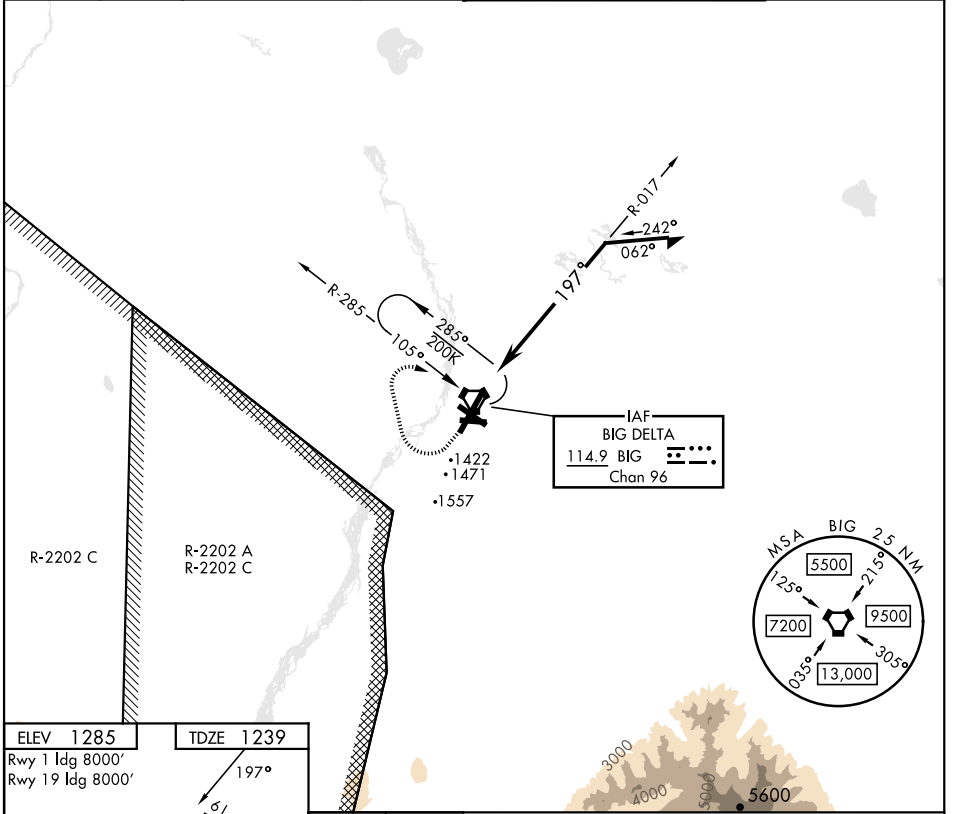

VORTAC BIG 114.9 Chan 96	APCH CRS 197°	Rwy Idg TDZE 1239 Arpt Elev 1285
----------------------------------------------	-------------------------	------------------------------------------------------

[USA]

ALLEN AAF (PABI)

⚠ * Circling not authorized East of Rwy 1-19. MISSED APPROACH: Climbing right turn to 4000 via BIG R-285, then right turn direct BIG VORTAC and hold.

ATIS 132.075	ASOS 135.65	ANCHORAGE CENTER 135.3 322.5	CTAF 122.9	ALLEN TOWER ★ 119.8 235.775 40.8 (E) FM	GND CON 118.225 251.05
------------------------	-----------------------	----------------------------------------	----------------------	---------------------------------------------------	----------------------------------

CATEGORY	A	B	C	D
S-19	1940-1 701	(700-1)	1940-2 701	(700-2)
CIRCLING *	1940-1 655	(700-1)	1940-2 655 (700-2)	2040-2½ 755 (800-2½)

AK, 31 OCT 2024 to 26 DEC 2024

AK, 31 OCT 2024 to 26 DEC 2024