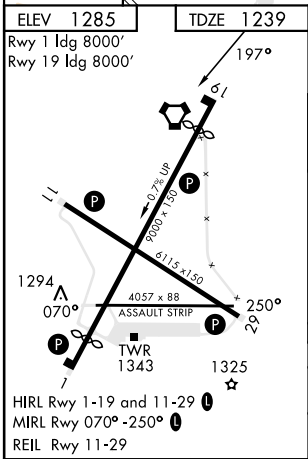

VORTAC BIG 114.9 Chan 96	APCH CRS 197°	Rwy Idg TDZE 1239 Arpt Elev 1285
----------------------------------------------	-------------------------	------------------------------------------------------

[USA]

ALLEN AAF (PABI)

⚠ * Circling not authorized East of Rwy 1-19. MISSED APPROACH: Climbing right turn to 4000 via BIG R-285, then right turn direct BIG VORTAC and hold.

ATIS 132.075	ASOS 135.65	ANCHORAGE CENTER 135.3 322.5	CTAF 122.9	ALLEN TOWER ★ 119.8 235.775 40.8 (E) FM	GND CON 118.225 251.05
------------------------	-----------------------	----------------------------------------	----------------------	---------------------------------------------------	----------------------------------

CATEGORY	A	B	C	D
S-19	1940-1 701	(700-1)	1940-2 701	(700-2)
CIRCLING *	1940-1 655	(700-1)	1940-2 655 (700-2)	2040-2½ 755 (800-2½)

AK, 31 OCT 2024 to 26 DEC 2024

AK, 31 OCT 2024 to 26 DEC 2024