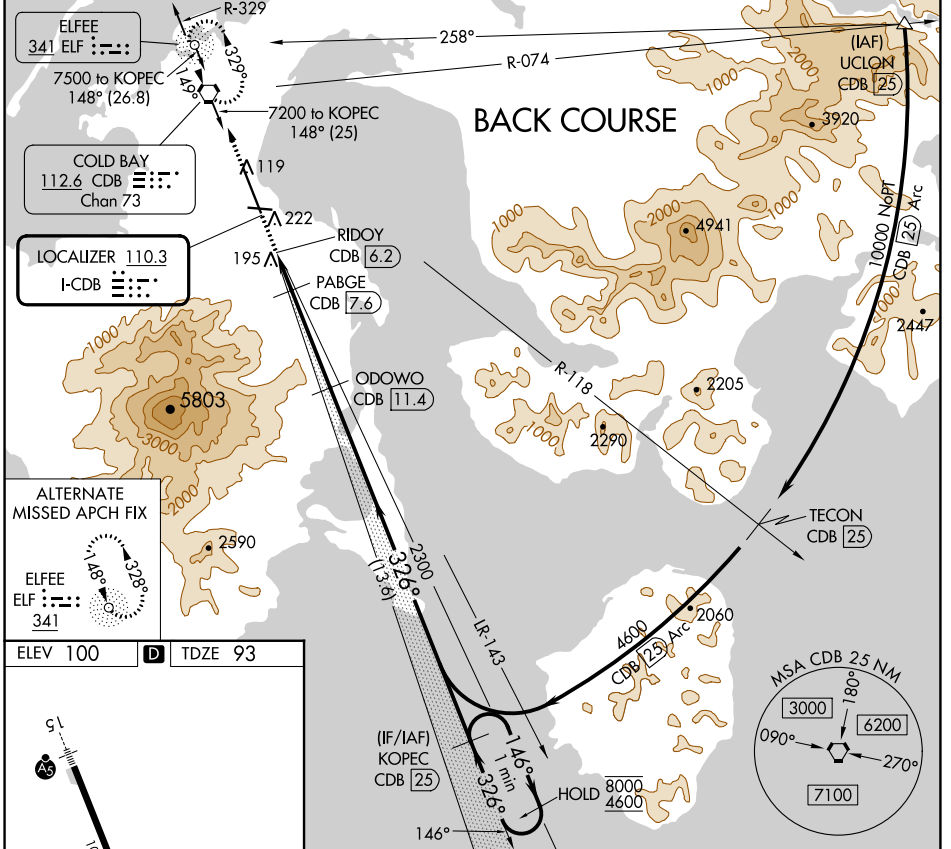

LOC I-CDB 110.3	APP CRS 326°	Rwy ldg 10179 TDZE 93 Apt Elev 100
---------------------------	------------------------	---

LOC BC RWY 33

COLD BAY (CDB) (PACD)

DME required.

⚠ Circling NA for Cat A southwest of Rwy 15-33 at night. DME from CDB VORTAC.
 ⚠ Simultaneous reception of I-CDB and CDB DME required. Circling NA for Cats B/C/D southwest of Rwy 15-33.

MISSED APPROACH: Climb to 4000 direct CDB VORTAC and hold, continue climb-in-hold to 4000.

ASOS 135.75	ANCHORAGE CENTER 118.5 278.3	COLD BAY RADIO 123.6 (CTAF) 0
-----------------------	--	---

CATEGORY	A	B	C	D
S-33		420-1 $\frac{1}{8}$	327 (400-1 $\frac{1}{8}$)	
CIRCLING	540-1 $\frac{1}{8}$ 440 (500-1 $\frac{1}{8}$)	560-1 $\frac{1}{8}$	460 (500-1 $\frac{1}{8}$)	860-2 $\frac{1}{2}$ 760 (800-2 $\frac{1}{2}$)

AK, 31 OCT 2024 to 26 DEC 2024

AK, 31 OCT 2024 to 26 DEC 2024