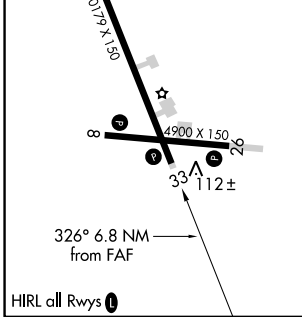

LOC I-CDB 110.3	APP CRS 326°	Rwy ldg 10179 TDZE 93 Apt Elev 100
---------------------------	------------------------	---

LOC BC RWY 33

COLD BAY (CDB) (PACD)

DME required.

⚠ Circling NA for Cat A southwest of Rwy 15-33 at night. DME from CDB VORTAC.
 ⚠ Simultaneous reception of I-CDB and CDB DME required. Circling NA for Cats B/C/D southwest of Rwy 15-33.

MISSED APPROACH: Climb to 4000 direct CDB VORTAC and hold, continue climb-in-hold to 4000.

ASOS 135.75	ANCHORAGE CENTER 118.5 278.3	COLD BAY RADIO 123.6 (CTAF) 0
-----------------------	--	---

CATEGORY	A	B	C	D
S-33		420-1 $\frac{1}{8}$	327 (400-1 $\frac{1}{8}$)	
CIRCLING	540-1 $\frac{1}{8}$ 440 (500-1 $\frac{1}{8}$)	560-1 $\frac{1}{8}$	460 (500-1 $\frac{1}{8}$)	860-2 $\frac{1}{2}$ 760 (800-2 $\frac{1}{2}$)