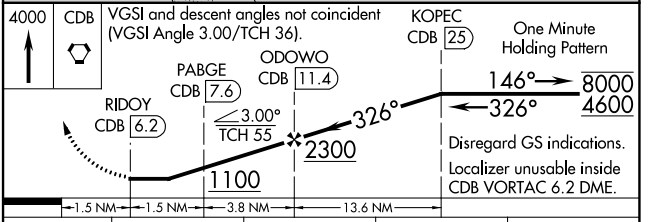

LOC I-CDB 110.3	APP CRS 326°	Rwy ldg 10179 TDZE 93 Apt Elev 100
---------------------------	------------------------	---

LOC BC RWY 33

COLD BAY (CDB) (PACD)

DME required.

⚠ Circling NA for Cat A southwest of Rwy 15-33 at night. DME from CDB VORTAC.
 ⚠ Simultaneous reception of I-CDB and CDB DME required. Circling NA for Cats B/C/D southwest of Rwy 15-33.

MISSED APPROACH: Climb to 4000 direct CDB VORTAC and hold, continue climb-in-hold to 4000.

ASOS 135.75	ANCHORAGE CENTER 118.5 278.3	COLD BAY RADIO 123.6 (CTAF) 0
-----------------------	--	---

CATEGORY	A	B	C	D
S-33		420-1 $\frac{1}{8}$	327 (400-1 $\frac{1}{8}$)	
CIRCLING	540-1 $\frac{1}{8}$ 440 (500-1 $\frac{1}{8}$)	560-1 $\frac{1}{8}$	460 (500-1 $\frac{1}{8}$)	860-2 $\frac{1}{2}$ 760 (800-2 $\frac{1}{2}$)