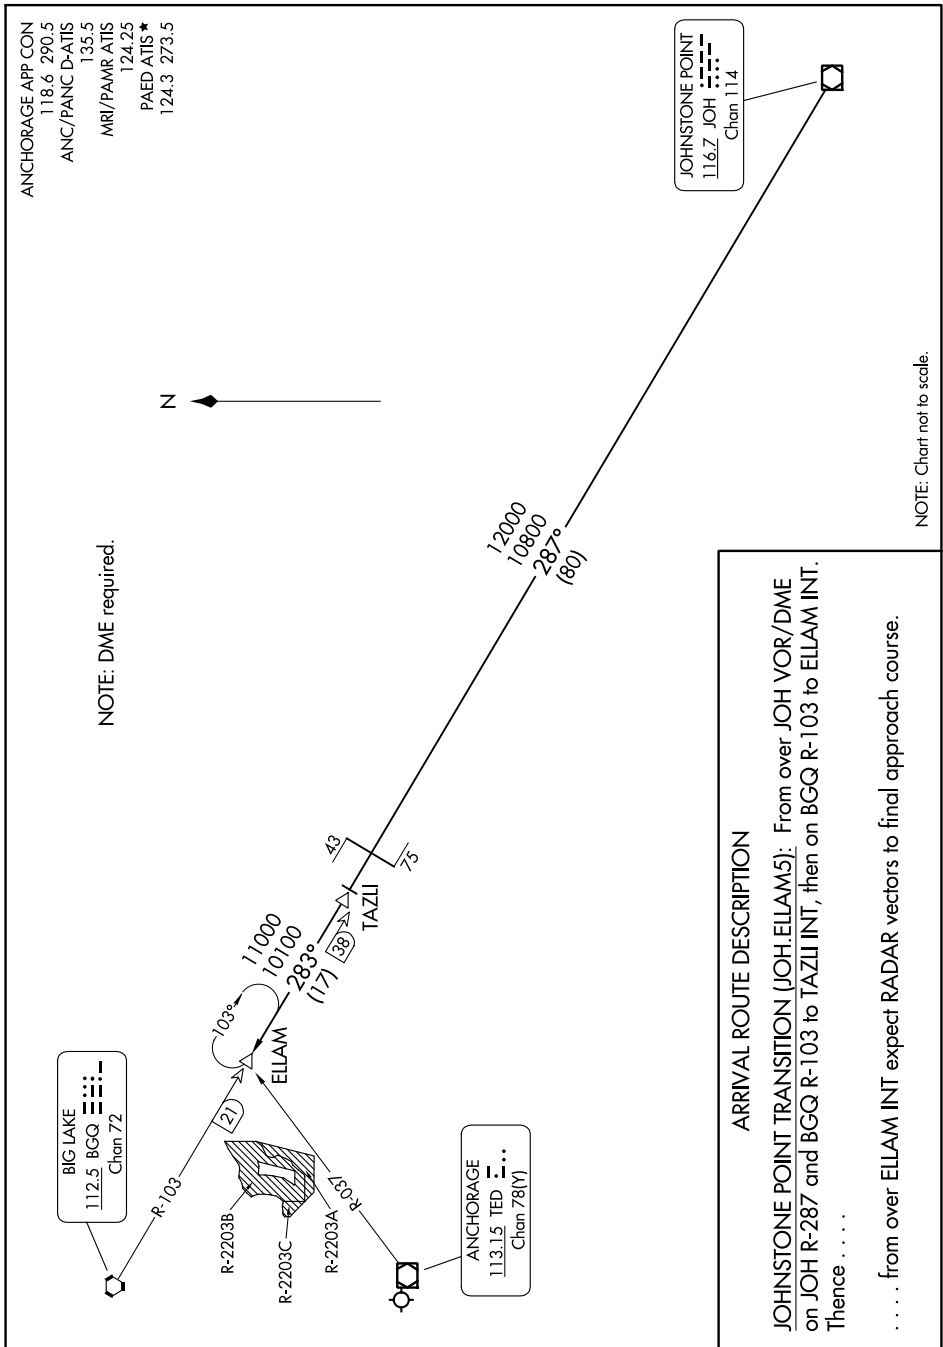

(ELLAM.ELLAM5) 24025

ELLAM FIVE ARRIVAL

TED STEVENS ANCHORAGE INTL (ANC)(PANC)
AL-1500 (FAA) ANCHORAGE, ALASKA

AK, 31 OCT 2024 to 26 DEC 2024

ANCHORAGE APP CON
 118.6 290.5
 ANC/PANC D-ATIS
 135.5
 MRI/PAMR ATIS
 124.25
 PAED ATIS ★
 124.3 273.5

JOHNSTONE POINT
 116.7 JOH
 Chan 114

BIG LAKE
 112.5 BGQ
 Chan 72

ANCHORAGE
 113.15 TED
 Chan 78(Y)

ELLAM FIVE ARRIVAL
 (ELLAM.ELLAM5) 15OCT15

ANCHORAGE, ALASKA
 TED STEVENS ANCHORAGE INTL (ANC)(PANC)

AK, 31 OCT 2024 to 26 DEC 2024