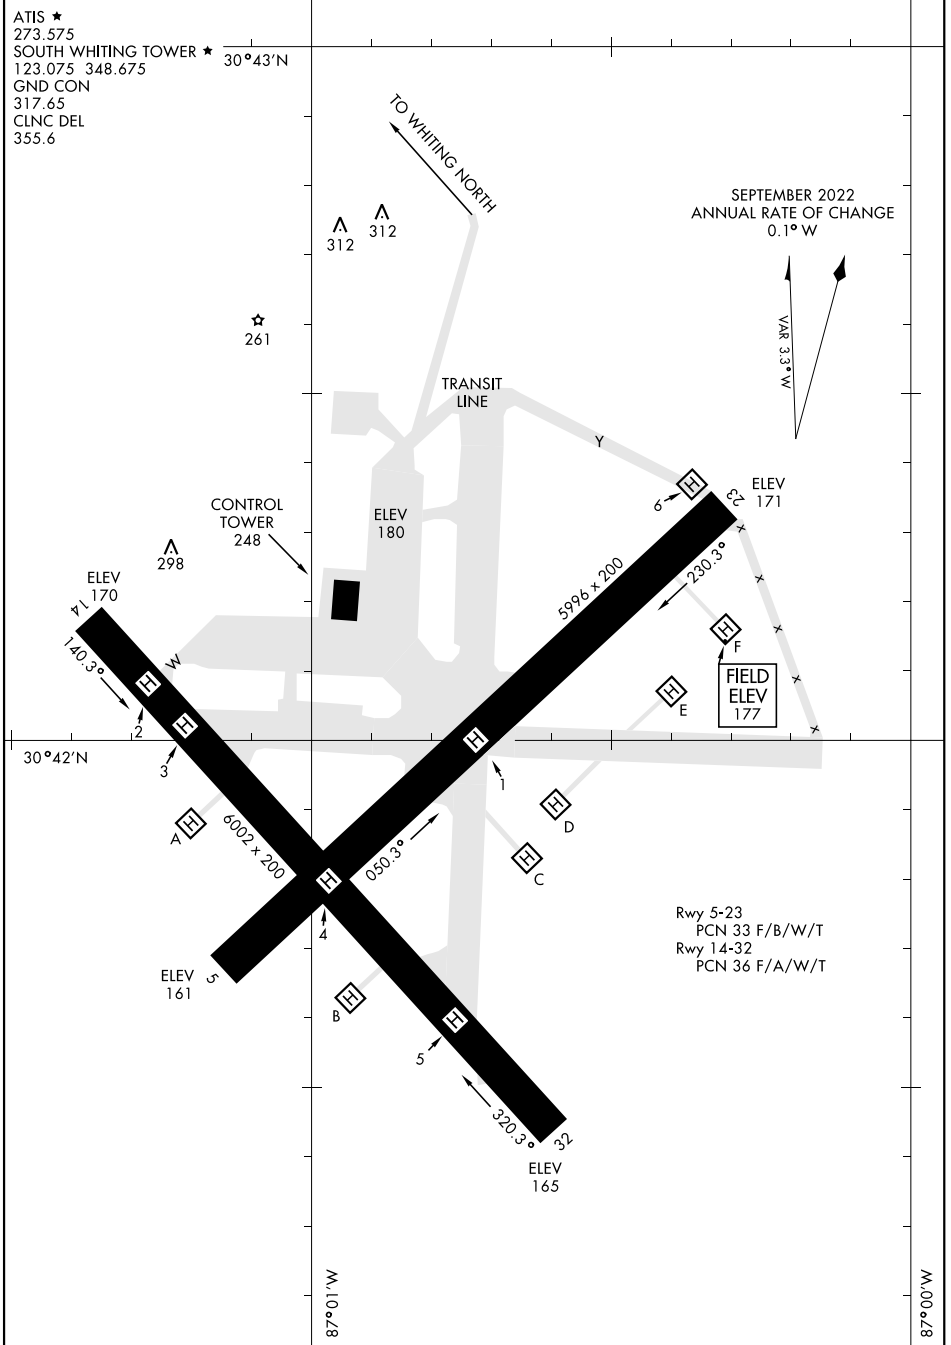

23222

AIRPORT DIAGRAM

AL-1909 [USN]

WHITING FLD NAS - SOUTH (KNDZ)

MILTON, FLORIDA

ATIS ★
 273.575
 SOUTH WHITING TOWER ★ 30°43'N
 123.075 348.675
 GND CON
 317.65
 CLNC DEL
 355.6

SE-3, 31 OCT 2024 to 28 NOV 2024

SE-3, 31 OCT 2024 to 28 NOV 2024

AIRPORT DIAGRAM

MILTON, FLORIDA
WHITING FLD NAS - SOUTH (KNDZ)