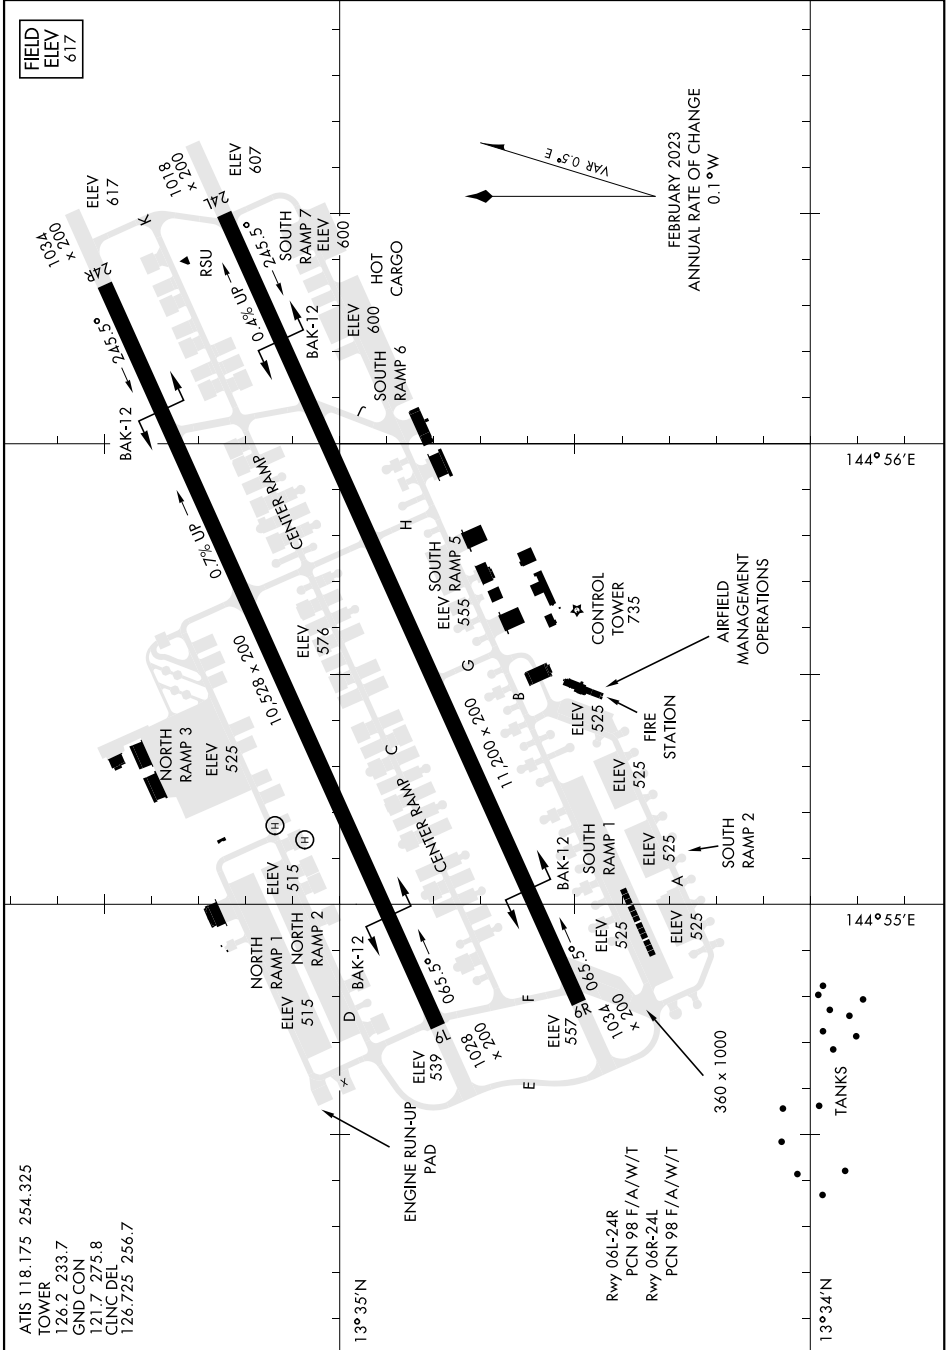

AIRPORT DIAGRAM

[USAF]

ANDERSEN AFB (PGUA)

YIGO, GUAM I, GUAM

FIELD
ELEV
617

PAC, 31 OCT 2024 to 26 DEC 2024

PAC, 31 OCT 2024 to 26 DEC 2024

AIRPORT DIAGRAM

YIGO, GUAM I, GUAM

ANDERSEN AFB (PGUA)