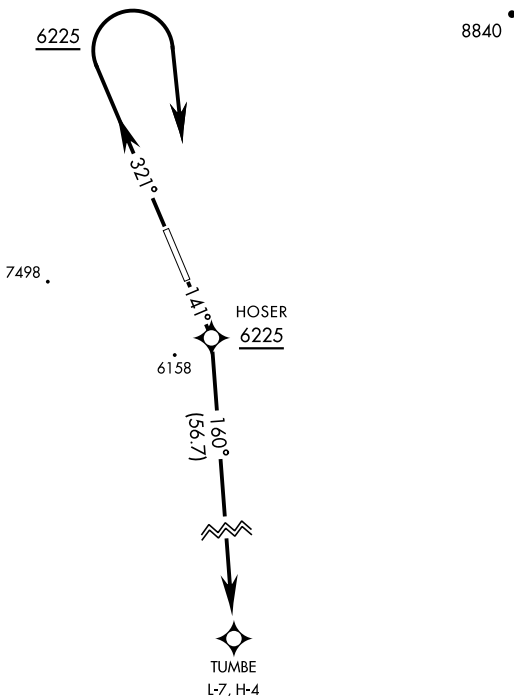

18200 TONOPAH TEST RANGE (KTNX)
TUMBE ONE (RNAV) DEPARTURE (TUMBE1 · TUMBE) TONOPAH, NEVADA

GND CON
 127.25 335.5
 SILVERBOW TOWER ★
 124.75 257.95
 NELLIS CONTROL
 119.35 254.4

SHL-3188 [USAF]

Rwy	Knots	60	120	180	240	300	360
14 (a)	V/V(fpm)	300	600	900	1200	1500	1800
32 (b)	V/V(fpm)	265	530	795	1060	1325	1590

Minimum Climb Rate

- (a) to 10,700
- (b) to 5900

GPS REQUIRED

For use by E/F/G and R (RNP 2.0)
 equipped A/C only.

DEPARTURE ROUTE DESCRIPTION

TAKE-OFF RWY 14: Fly heading 141°, at 6225 (HOSER) turn right direct TUMBE.

TAKE-OFF RWY 32: Fly heading 321°, at 6225 turn right direct TUMBE.

SW-4, 31 OCT 2024 to 28 NOV 2024

SW-4, 31 OCT 2024 to 28 NOV 2024