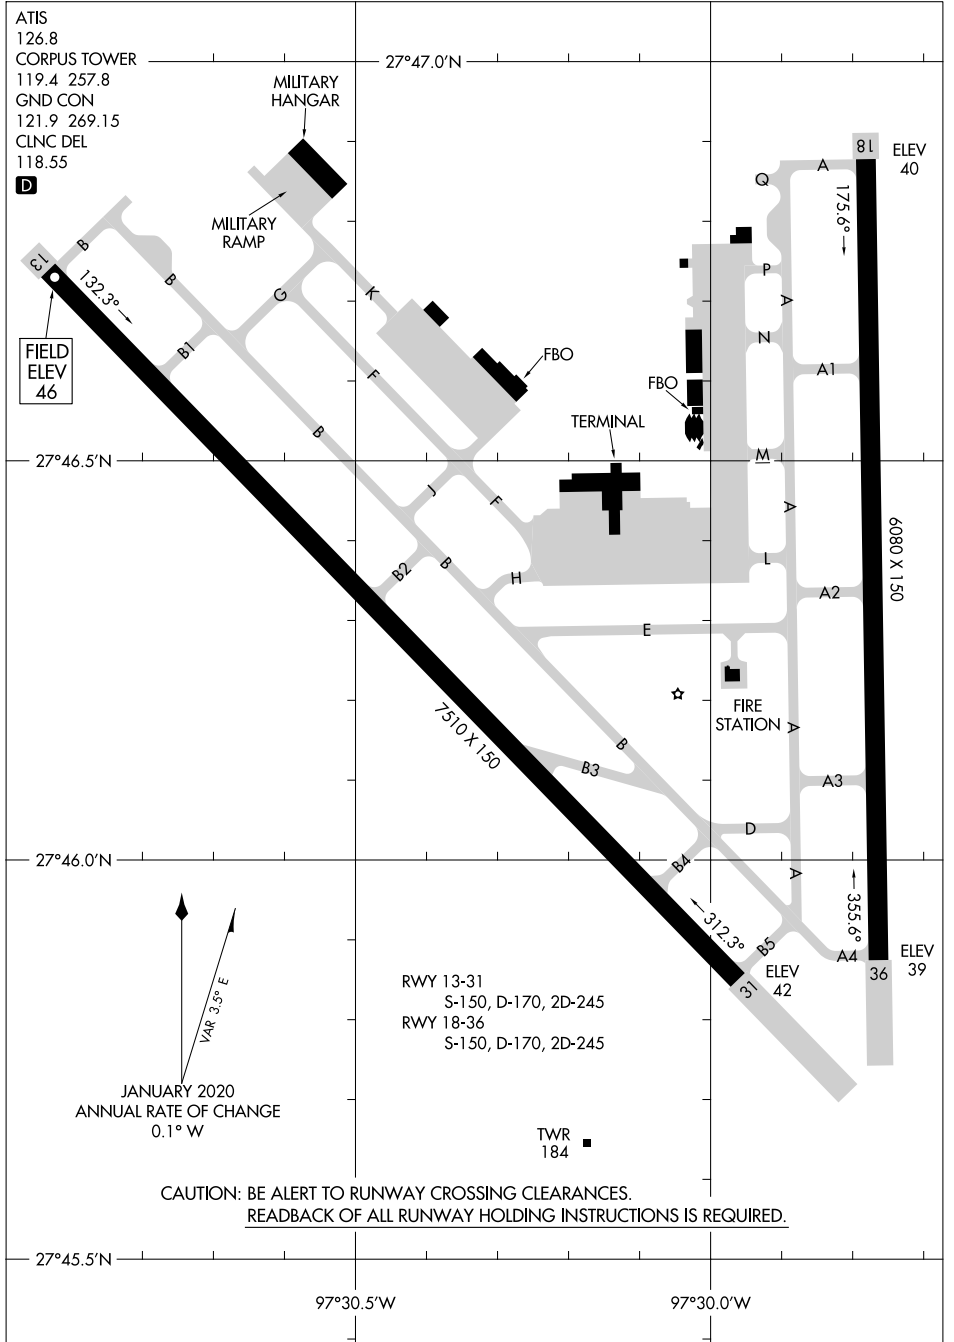

20086

AIRPORT DIAGRAM

AL-5032 (FAA)

CORPUS CHRISTI INTL (CRP)
CORPUS CHRISTI, TEXAS

CAUTION: BE ALERT TO RUNWAY CROSSING CLEARANCES.
READBACK OF ALL RUNWAY HOLDING INSTRUCTIONS IS REQUIRED.

SC-3, 31 OCT 2024 to 28 NOV 2024

SC-3, 31 OCT 2024 to 28 NOV 2024