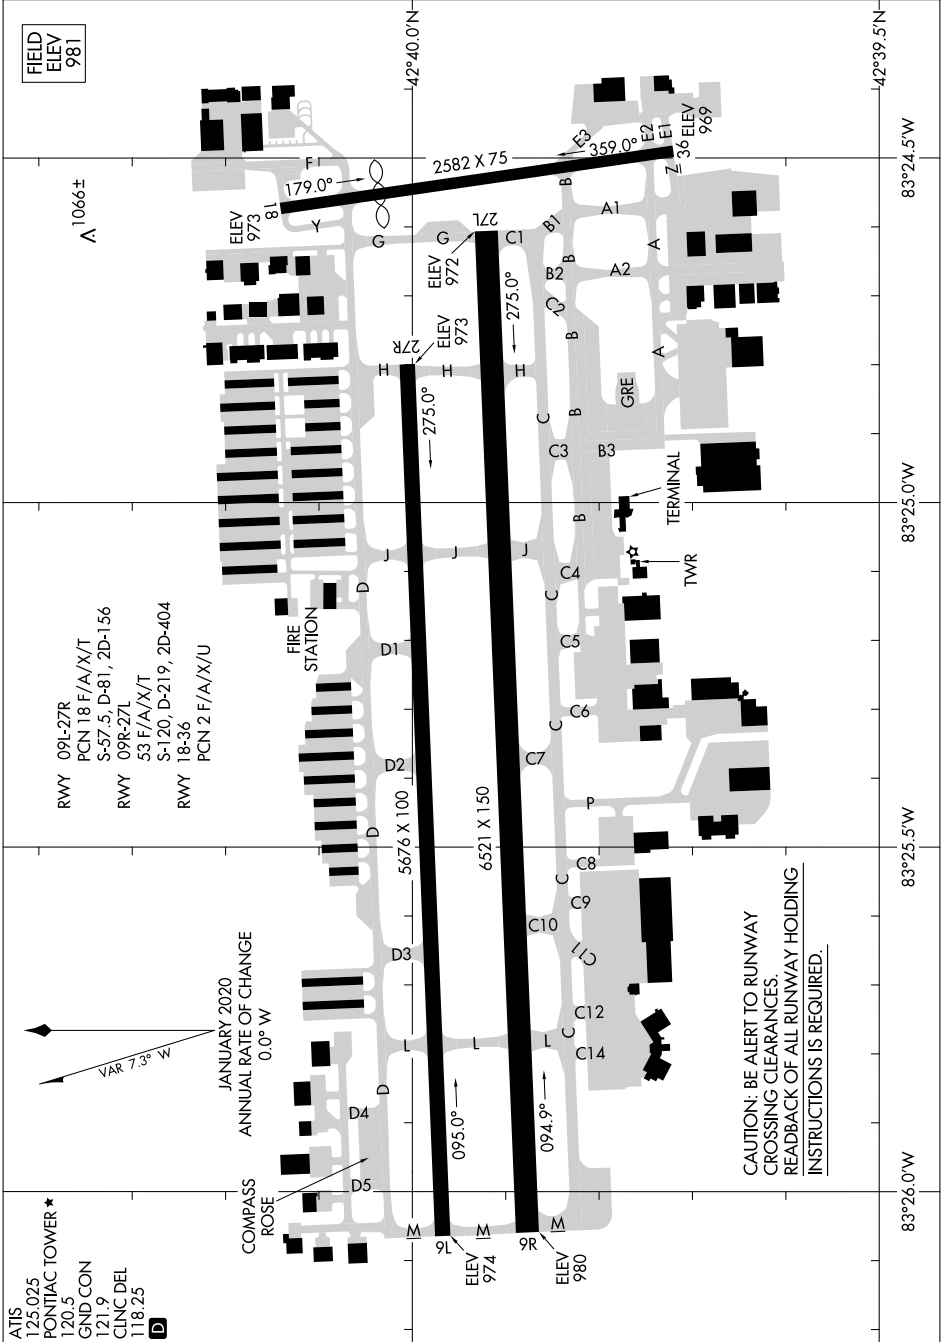

# AIRPORT DIAGRAM

AL-5052 (FAA)

EC-1, 31 OCT 2024 to 28 NOV 2024

EC-1, 31 OCT 2024 to 28 NOV 2024

# AIRPORT DIAGRAM