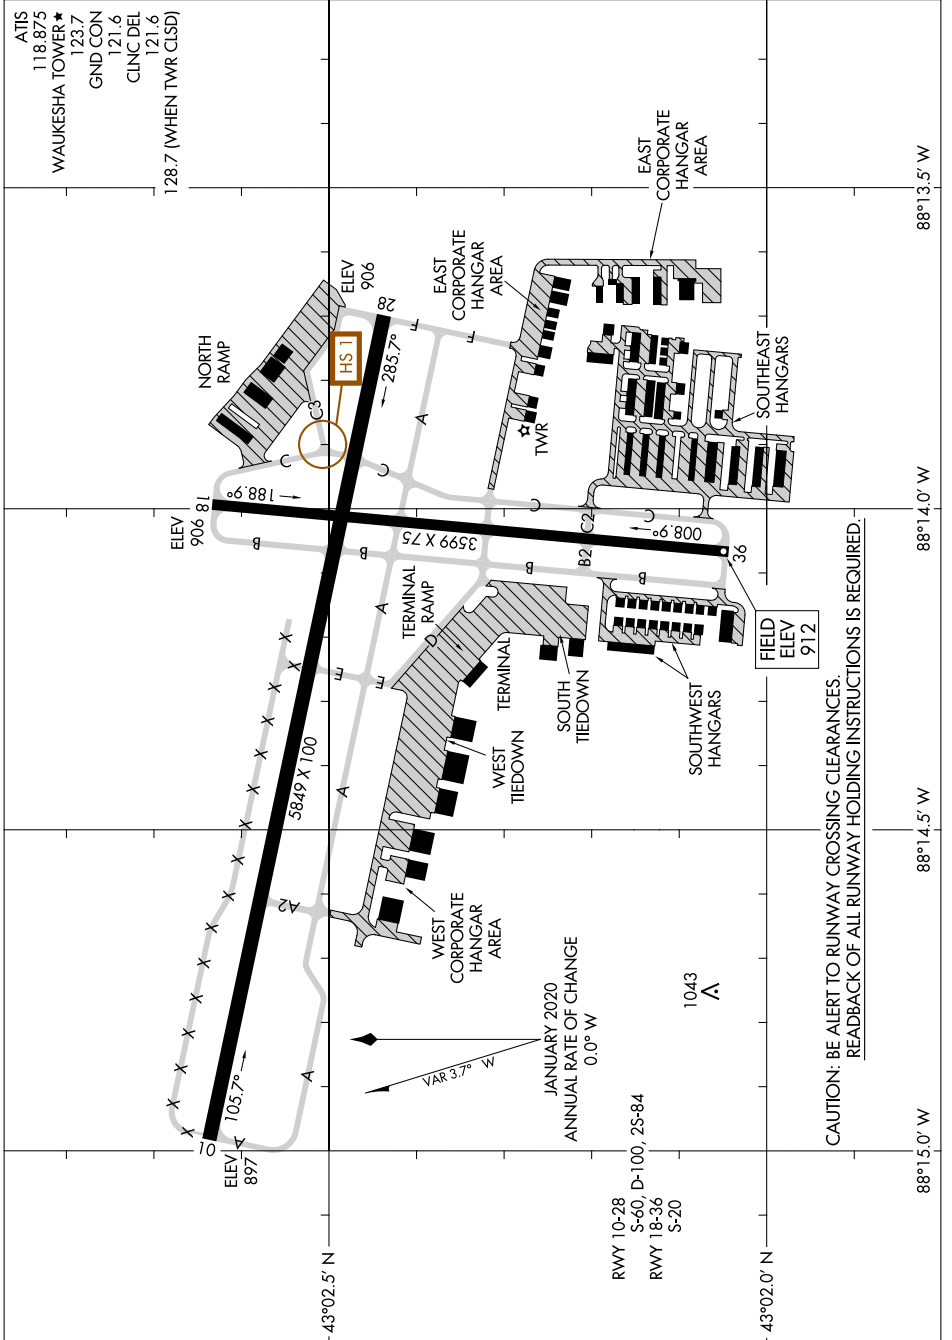

AIRPORT DIAGRAM

AL-5078 (FAA)

WAUKESHA COUNTY (UES)
WAUKESHA, WISCONSIN

EC-3, 31 OCT 2024 to 28 NOV 2024

EC-3, 31 OCT 2024 to 28 NOV 2024