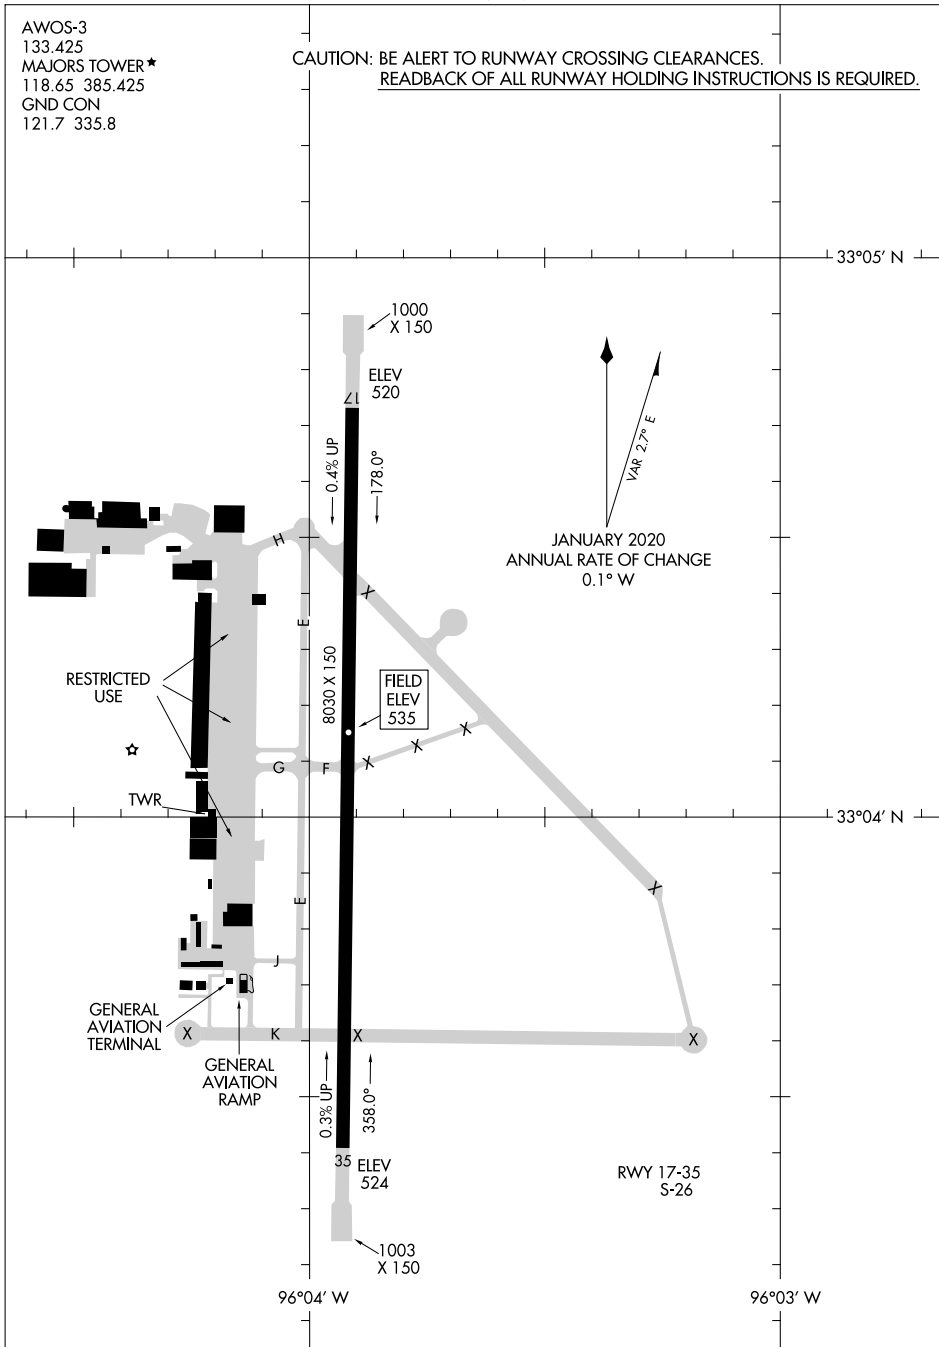

# AIRPORT DIAGRAM

AL-5138 (FAA)

MAJORS (GVT)  
GREENVILLE, TEXAS

AWOS-3  
133.425  
MAJORS TOWER ★  
118.65 385.425  
GND CON  
121.7 335.8

CAUTION: BE ALERT TO RUNWAY CROSSING CLEARANCES.  
READBACK OF ALL RUNWAY HOLDING INSTRUCTIONS IS REQUIRED.

SC-2, 31 OCT 2024 to 28 NOV 2024

SC-2, 31 OCT 2024 to 28 NOV 2024

# AIRPORT DIAGRAM

GREENVILLE, TEXAS  
MAJORS (GVT)