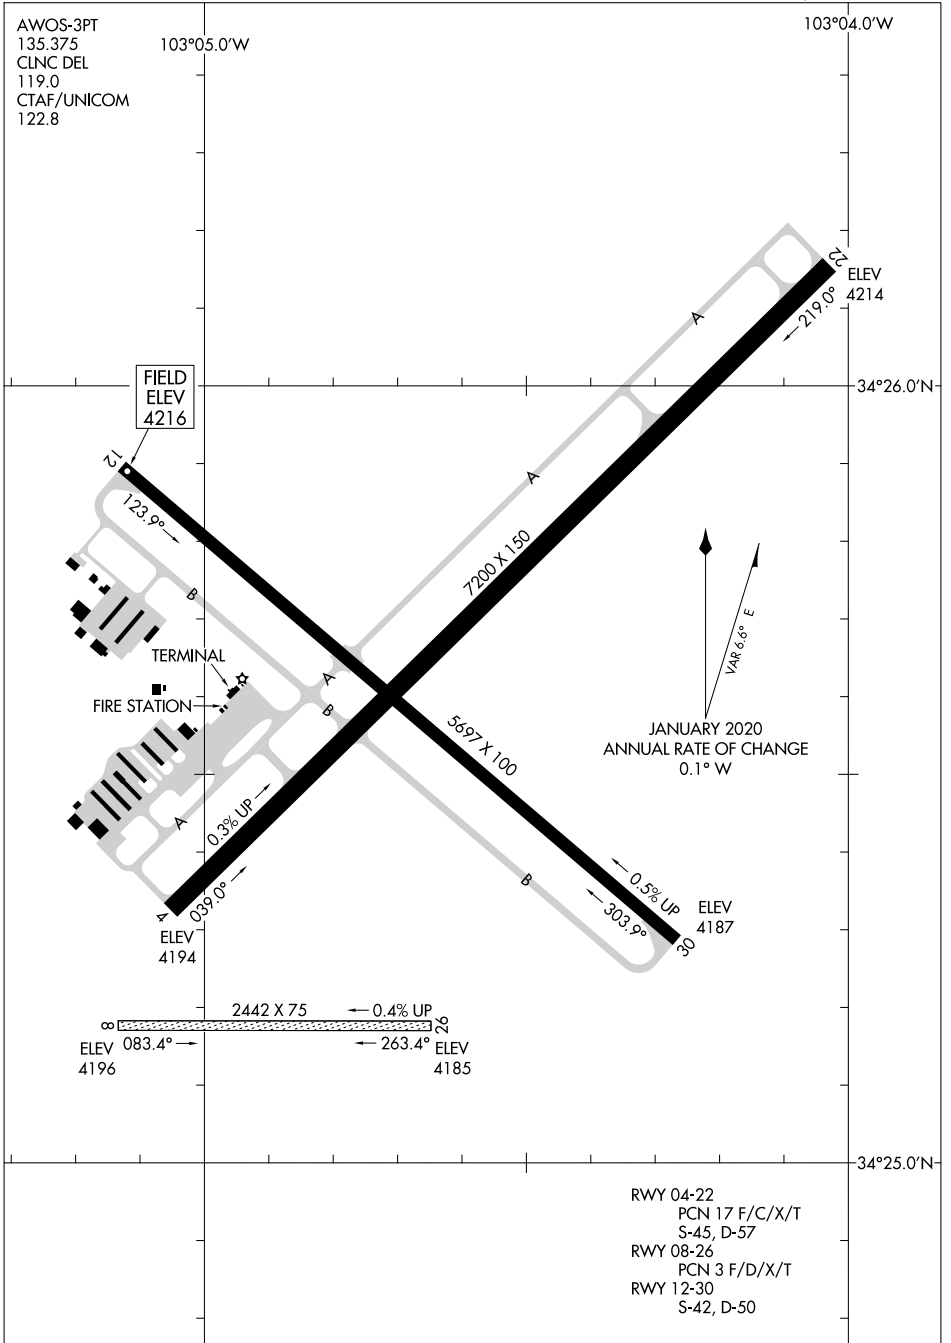

22083

AIRPORT DIAGRAM

AL-5144 (FAA)

CLOVIS RGNL (CVN)
CLOVIS, NEW MEXICO

AWOS-3PT
135.375
CLNC DEL
119.0
CTAF/UNICOM
122.8

103°05.0'W

103°04.0'W

SW-1, 31 OCT 2024 to 28 NOV 2024

SW-1, 31 OCT 2024 to 28 NOV 2024

FIELD
ELEV
4216

TERMINAL
FIRE STATION

↑
↑
VAR of 6° E
JANUARY 2020
ANNUAL RATE OF CHANGE
0.1° W

∞ 2442 X 75 ← 0.4% UP →
ELEV 083.4° → ← 263.4° ELEV
4196 ← ← 4185

RWY 04-22
PCN 17 F/C/X/T
S-45, D-57
RWY 08-26
PCN 3 F/D/X/T
RWY 12-30
S-42, D-50